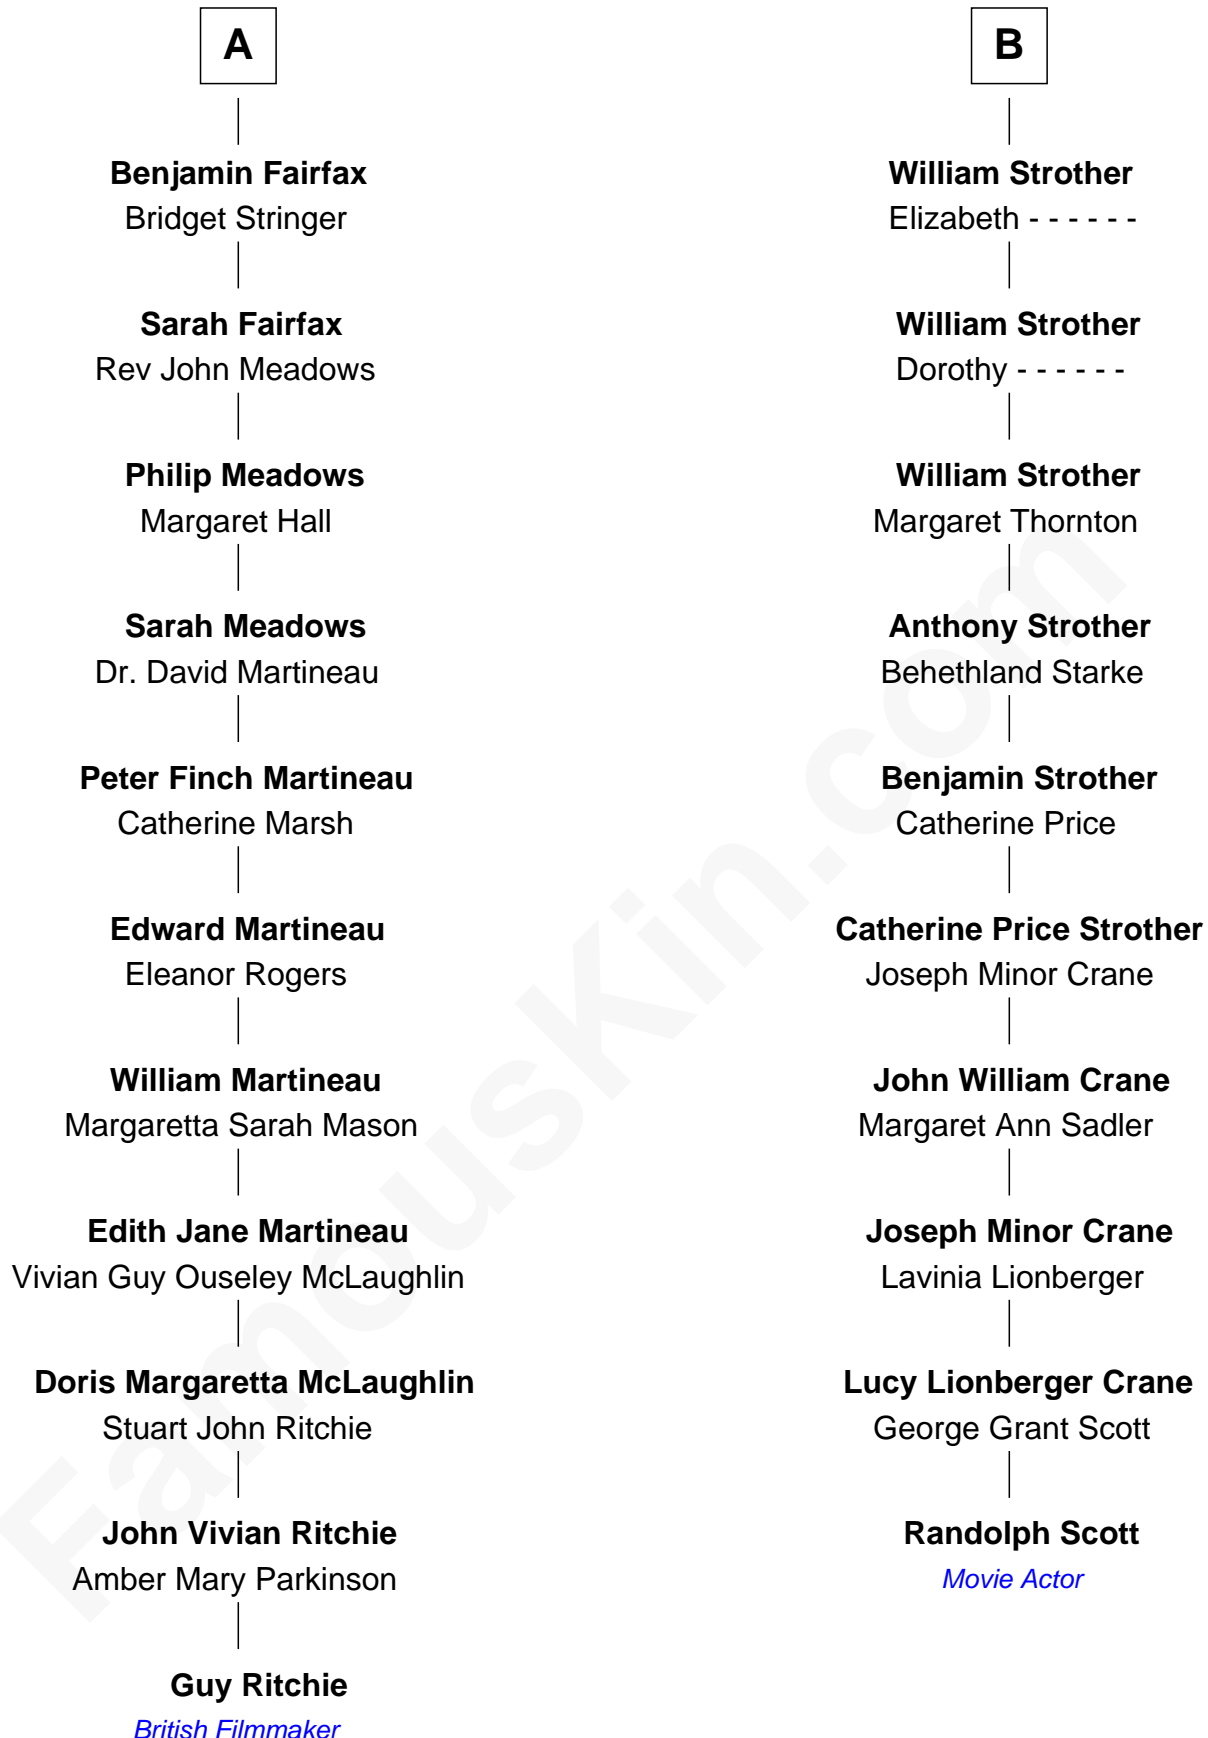

# FamousKin.com Relationship Chart of

**Guy Ritchie**

*British Filmmaker*

16th cousin 1 time removed of

**Randolph Scott**

*Movie Actor*

**Sir Ralph Neville**

Joan Beaufort

Guy Ritchie photo by [Georges Biard](#) (CC BY-SA 3.0)