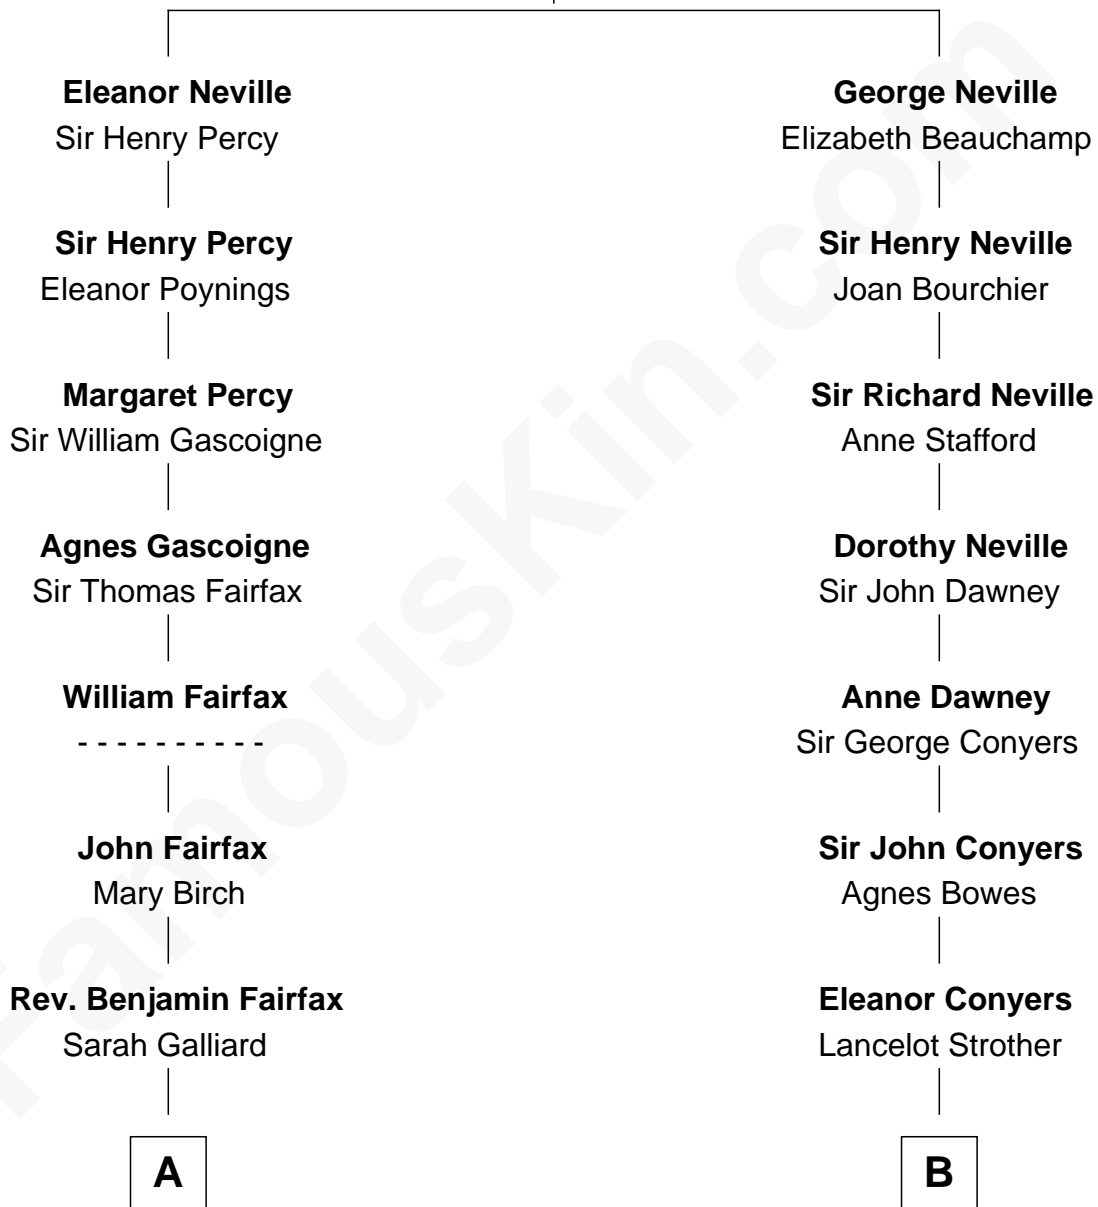

# FamousKin.com Relationship Chart of

**Guy Ritchie**

*British Filmmaker*

16th cousin 1 time removed of

**Randolph Scott**

*Movie Actor*

**Sir Ralph Neville**

Joan Beaufort

Guy Ritchie photo by [Georges Biard](#) (CC BY-SA 3.0)