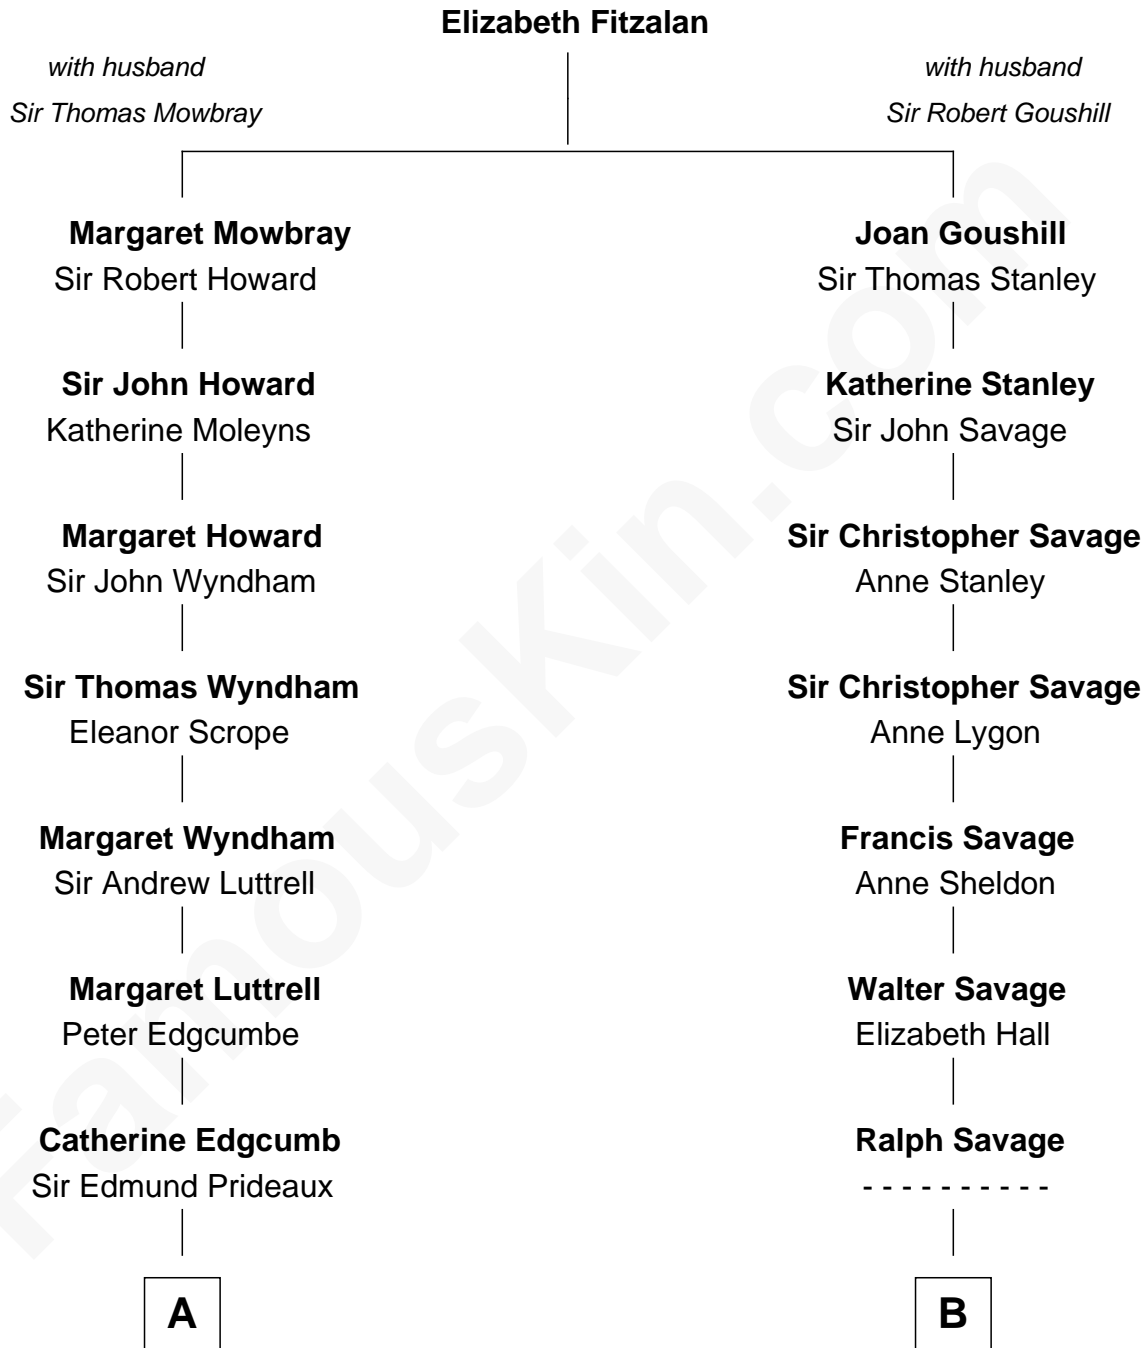

# FamousKin.com Relationship Chart of

**Guy Ritchie**

*British Filmmaker*

16th cousin 2 times removed of

**Randolph Scott**

*Movie Actor*

**C**

—  
**John Vivian Ritchie**  
Amber Mary Parkinson

—  
**Guy Ritchie**  
*British Filmmaker*

FamousKin.com