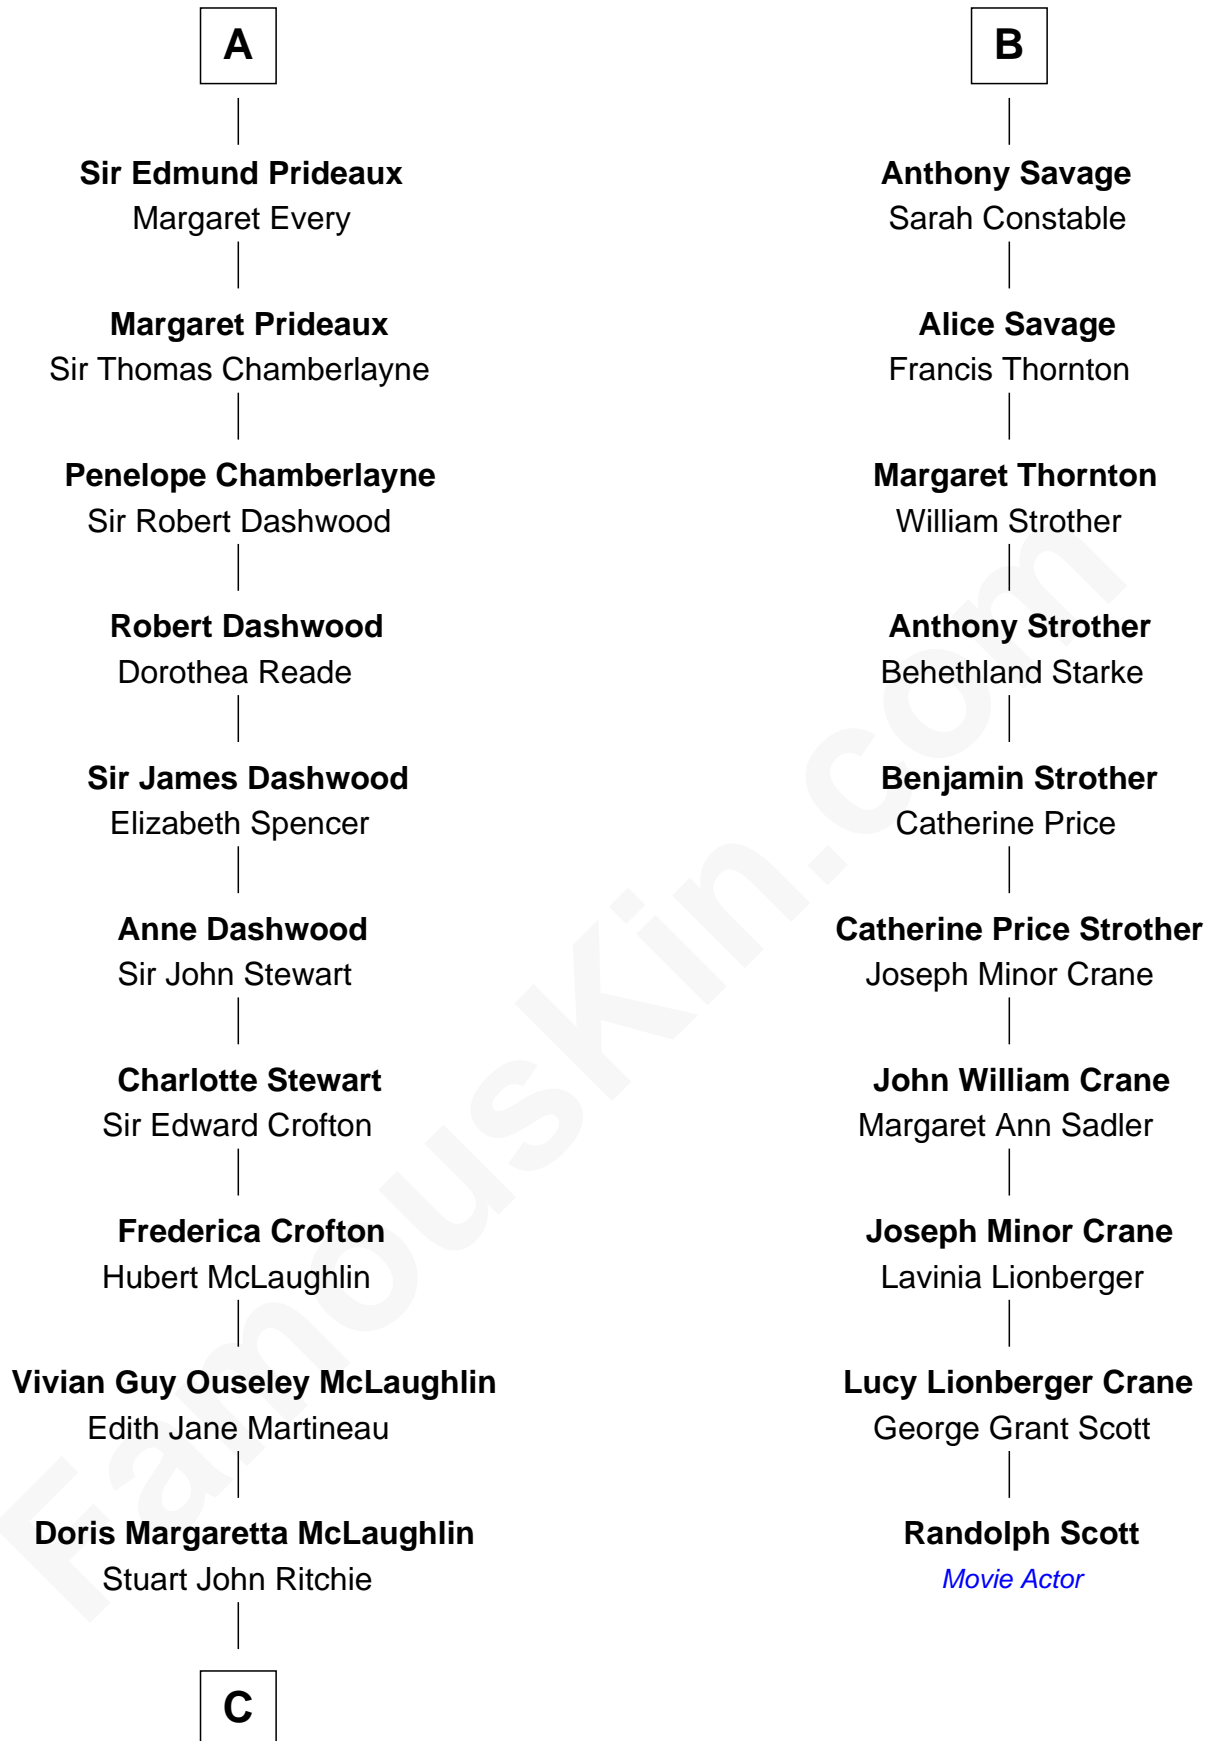

# FamousKin.com Relationship Chart of

**Guy Ritchie**

*British Filmmaker*

16th cousin 2 times removed of

**Randolph Scott**

*Movie Actor*

**C**

—  
**John Vivian Ritchie**  
Amber Mary Parkinson