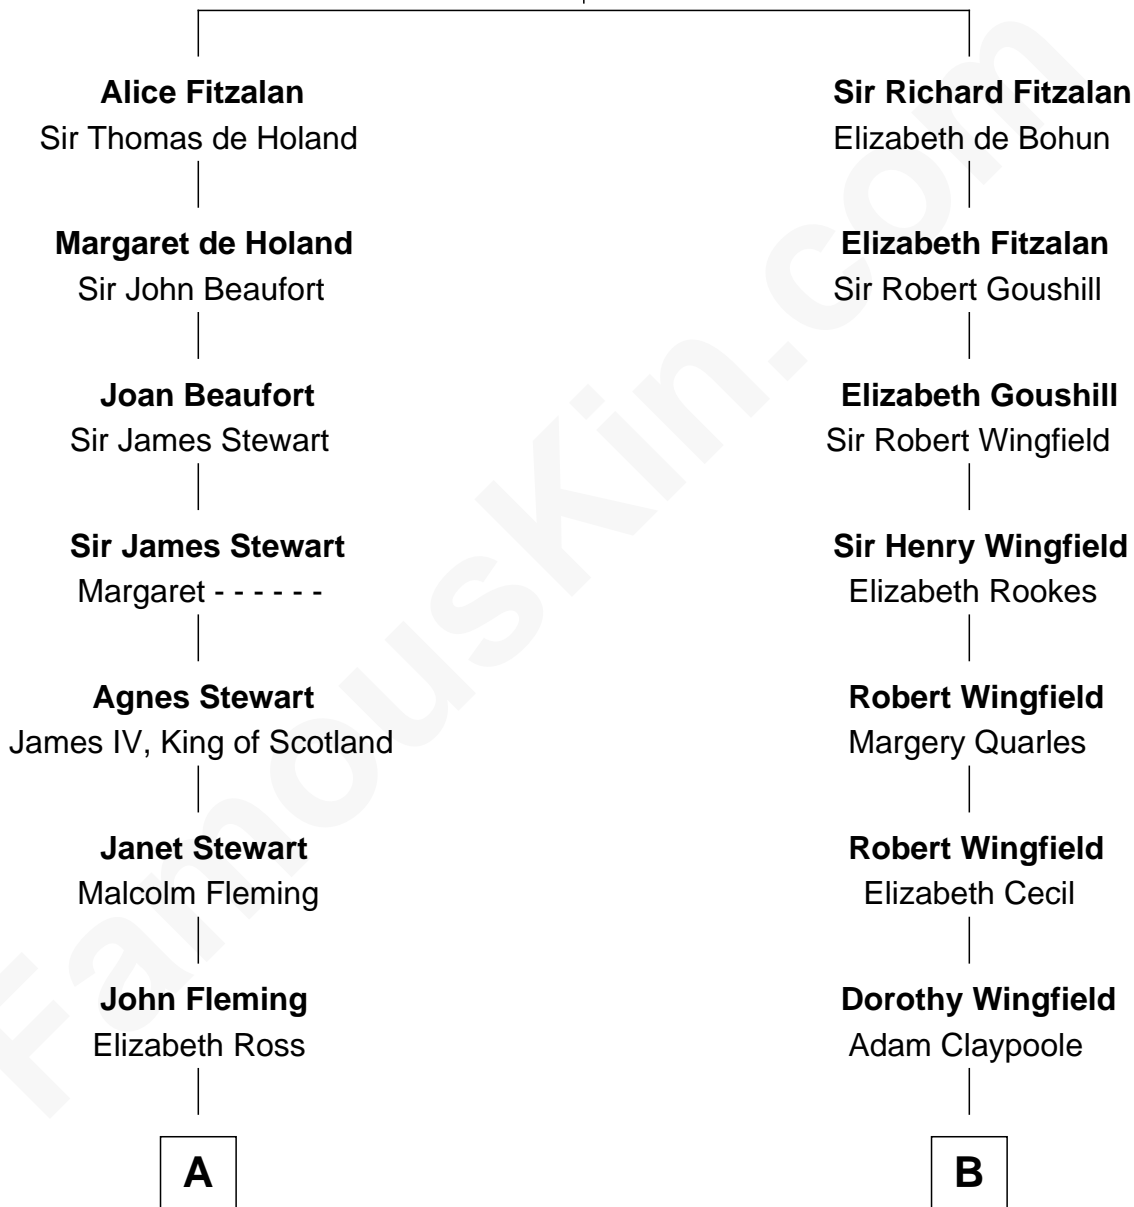

FamousKin.com Relationship Chart of

Guy Ritchie

British Filmmaker

17th cousin 2 times removed of

Anderson Cooper

Television Journalist

Richard Fitzalan
Eleanor Plantagenet

C

—
Doris Margaretta McLaughlin

Stuart John Ritchie

—
John Vivian Ritchie

Amber Mary Parkinson

—
Guy Ritchie

British Filmmaker

FamousKin.com