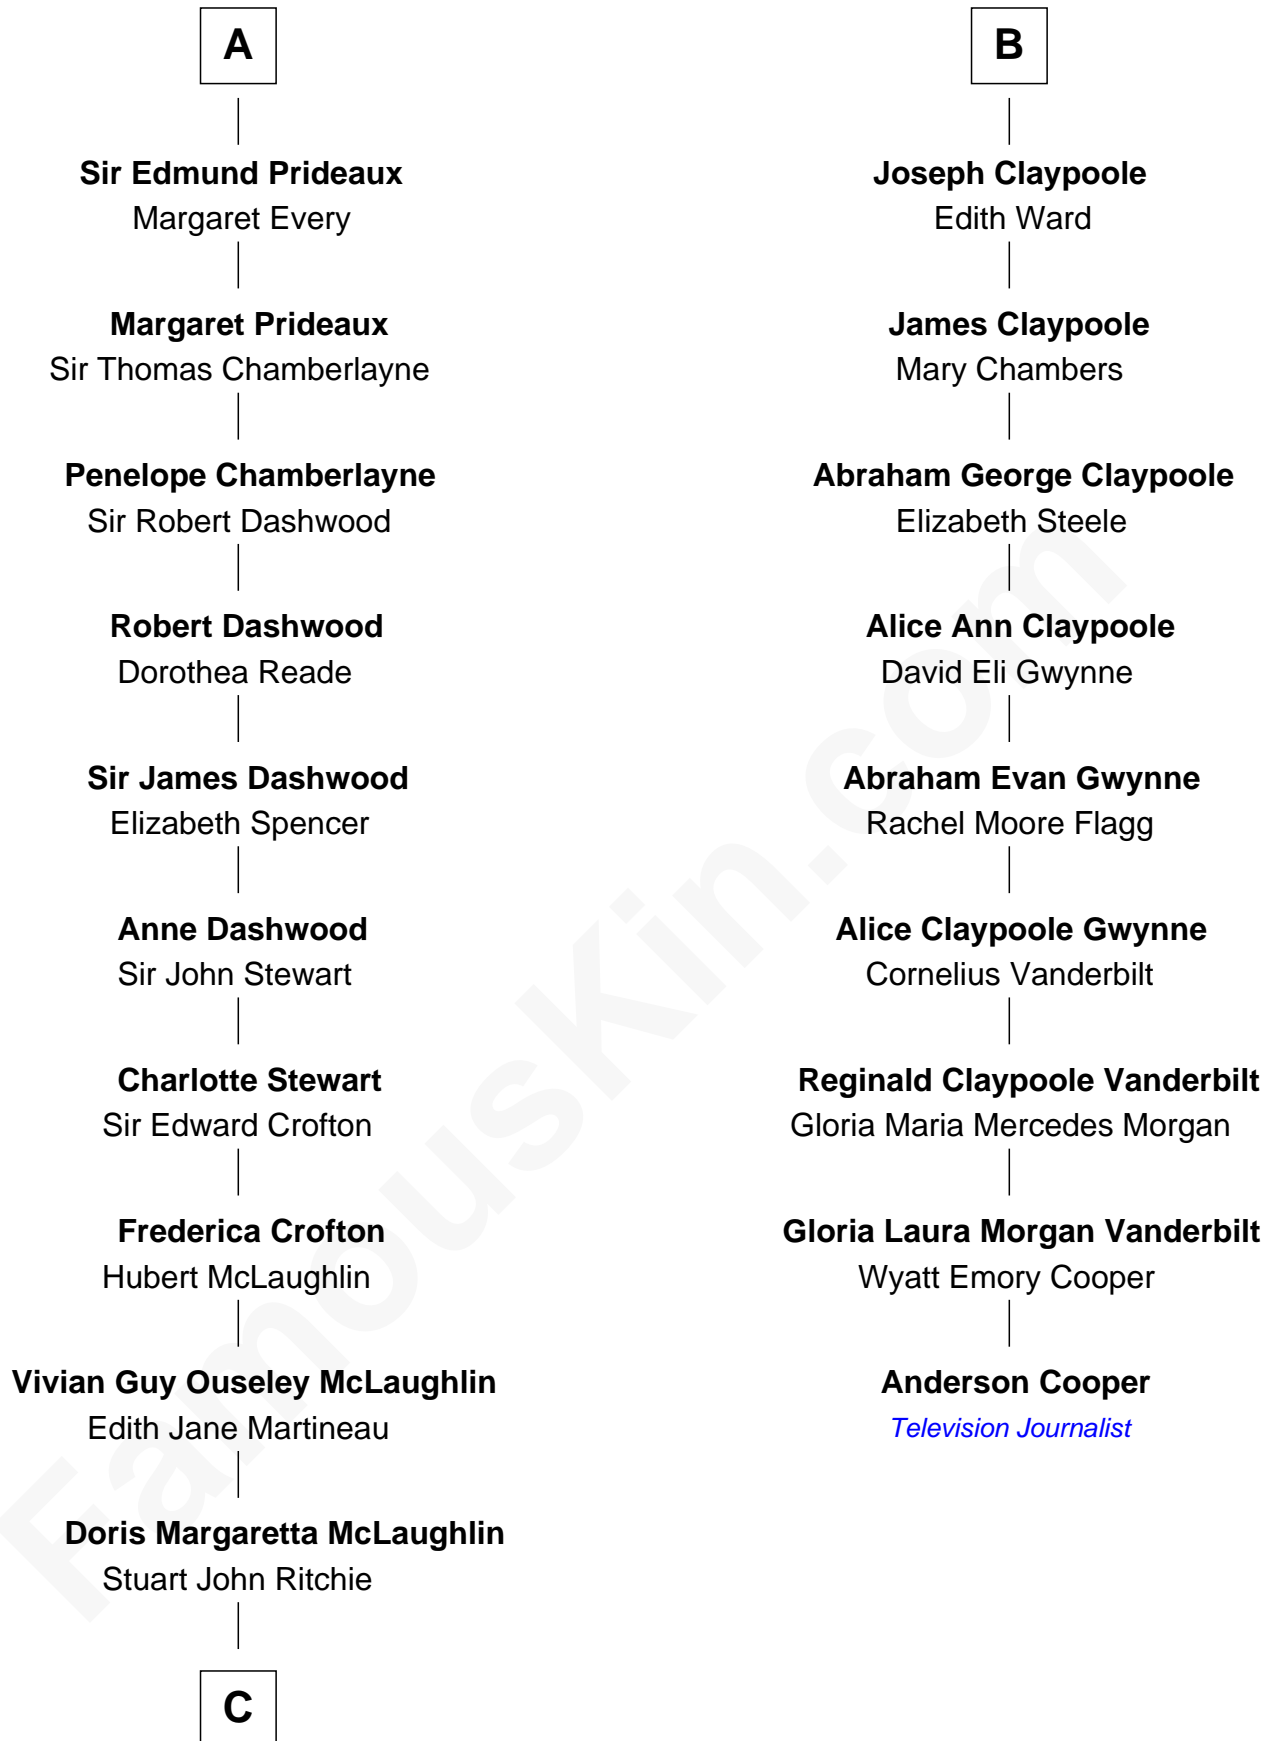

FamousKin.com Relationship Chart of

Guy Ritchie

British Filmmaker

15th cousin 3 times removed of

Anderson Cooper

Television Journalist

C

John Vivian Ritchie
Amber Mary Parkinson