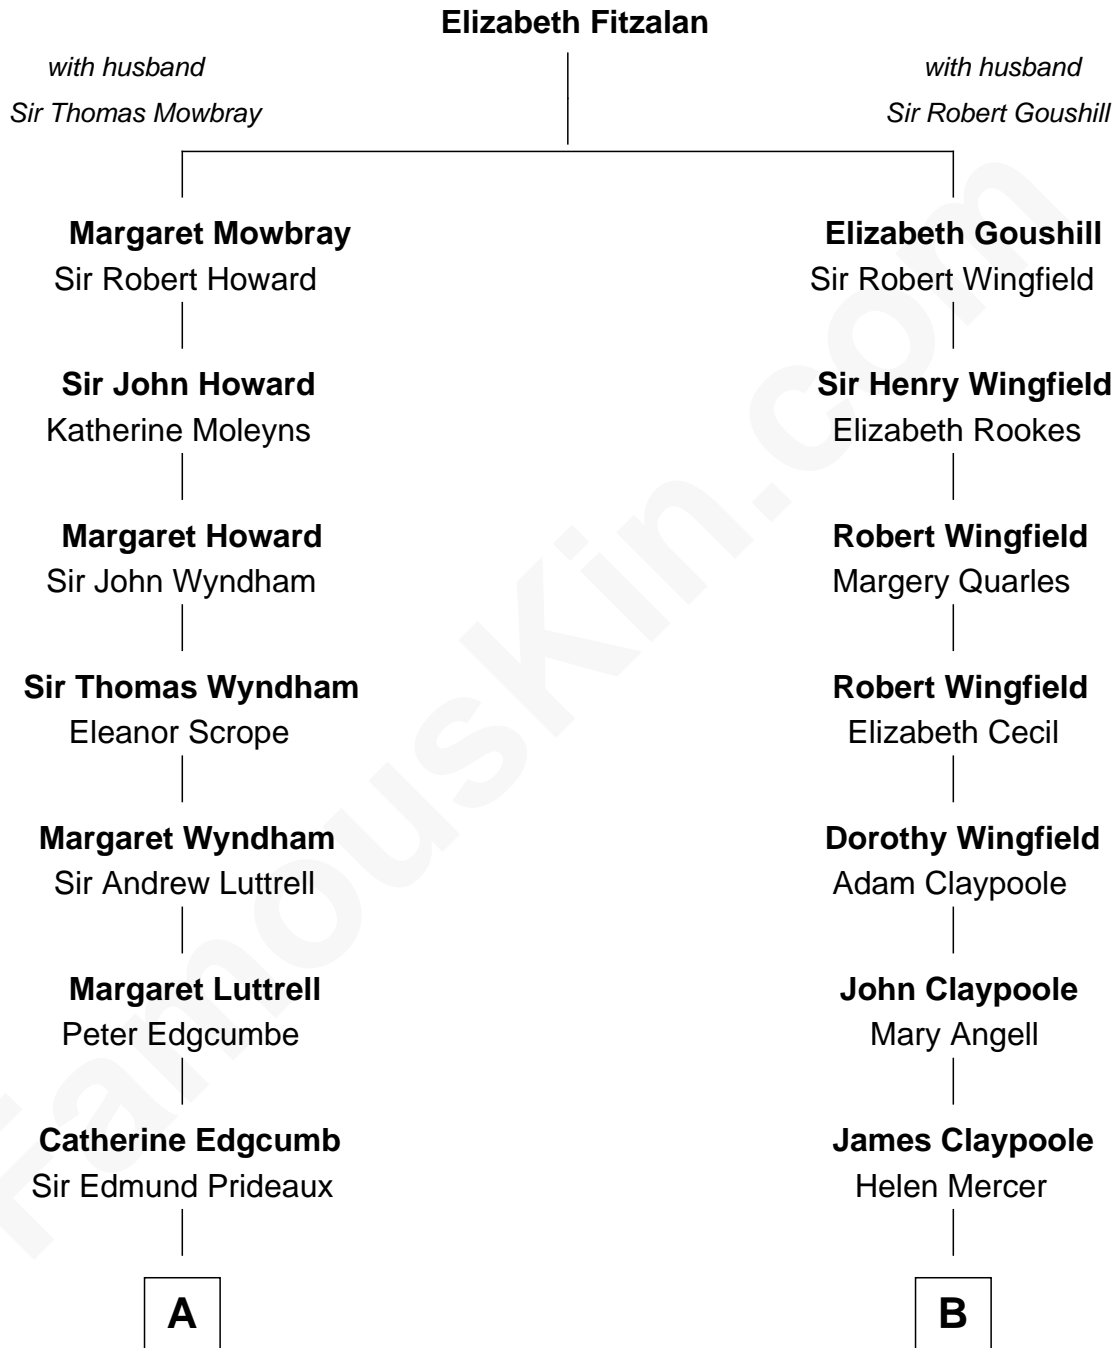

FamousKin.com Relationship Chart of

Guy Ritchie

British Filmmaker

15th cousin 3 times removed of

Anderson Cooper

Television Journalist

C

John Vivian Ritchie
Amber Mary Parkinson