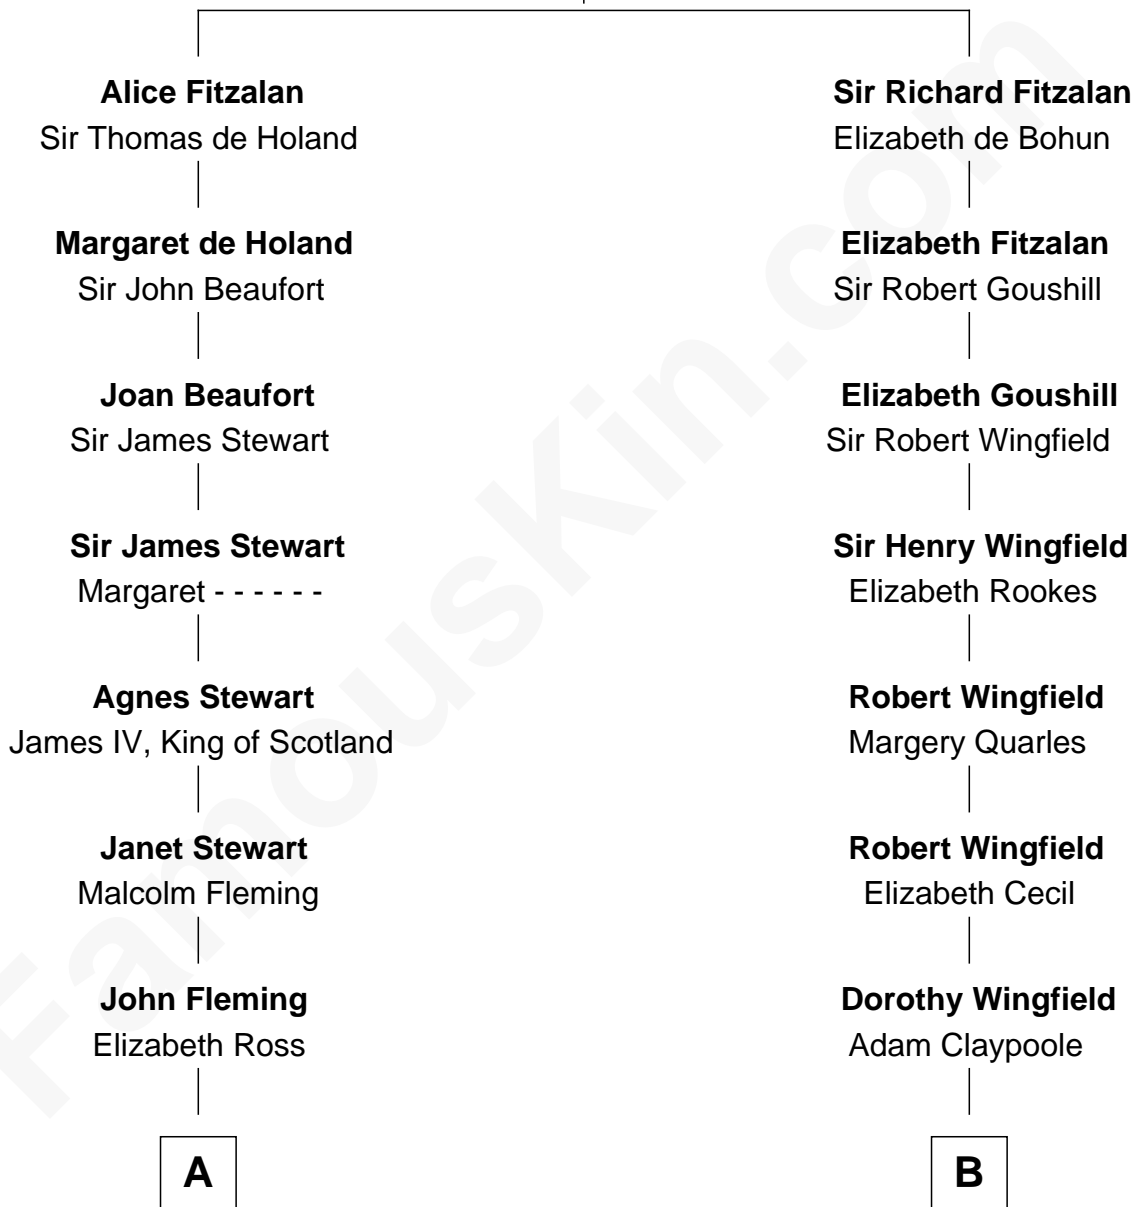

FamousKin.com Relationship Chart of

Guy Ritchie

British Filmmaker

16th cousin 3 times removed of

Gloria Vanderbilt

Fashion Designer

Richard Fitzalan
Eleanor Plantagenet

C

—
Doris Margaretta McLaughlin

Stuart John Ritchie

—
John Vivian Ritchie

Amber Mary Parkinson

—
Guy Ritchie

British Filmmaker

FamousKin.com