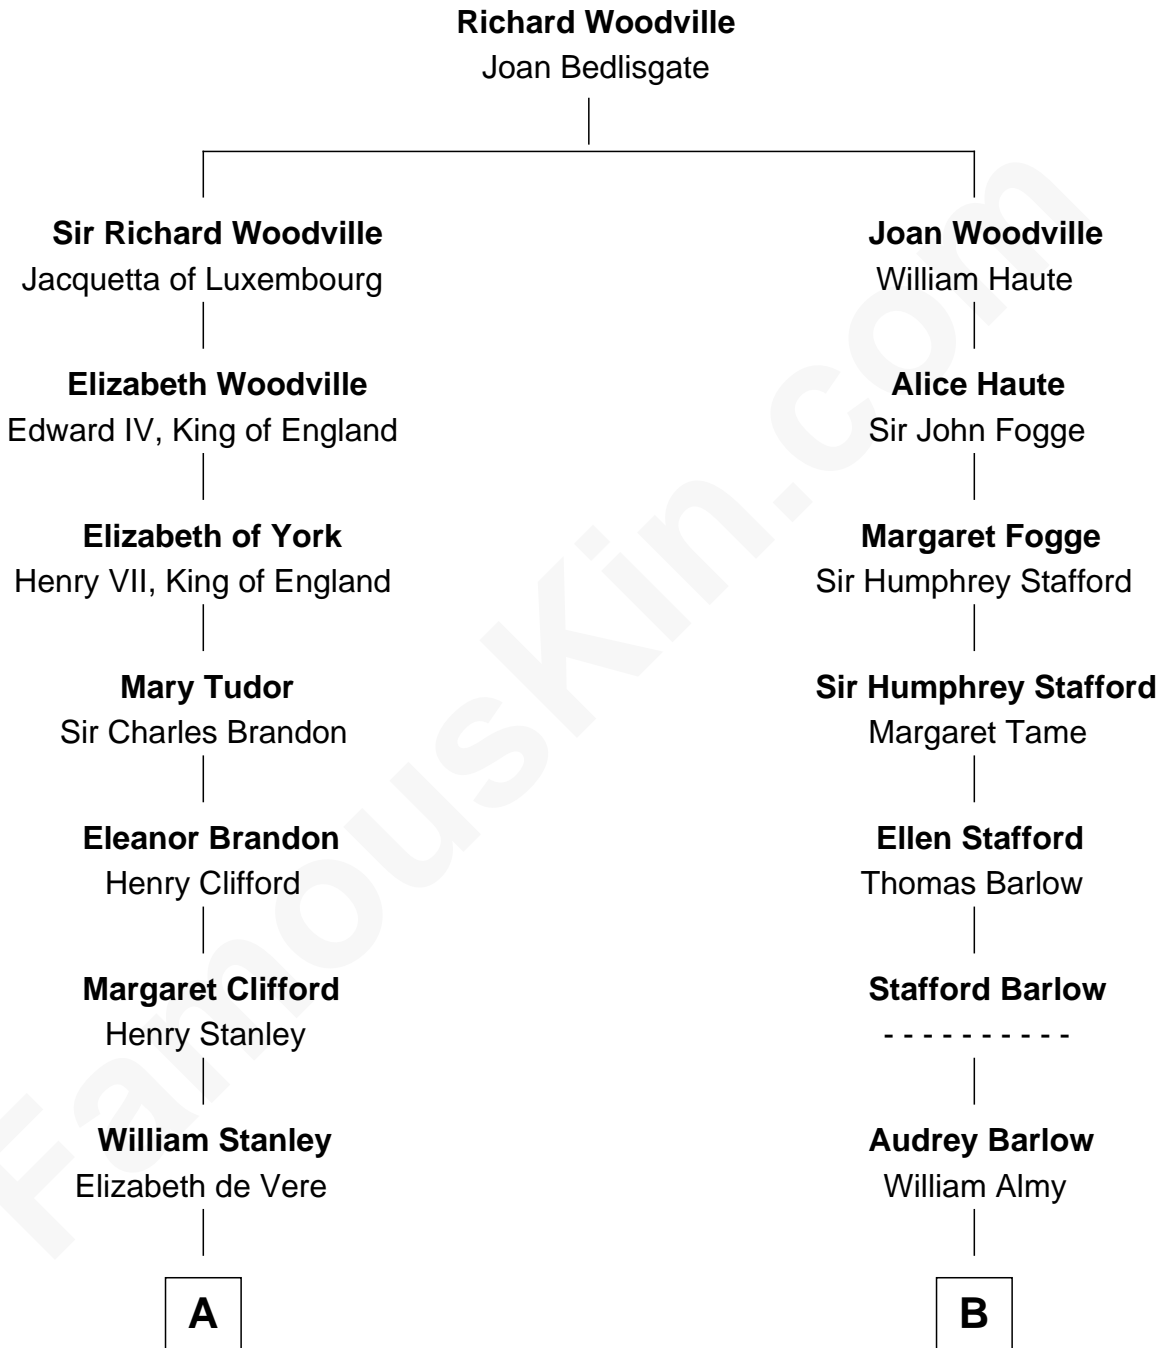

FamousKin.com Relationship Chart of

Guy Ritchie

British Filmmaker

10th cousin 8 times removed of

William Greene

2nd Governor of Rhode Island

C

John Vivian Ritchie
Amber Mary Parkinson