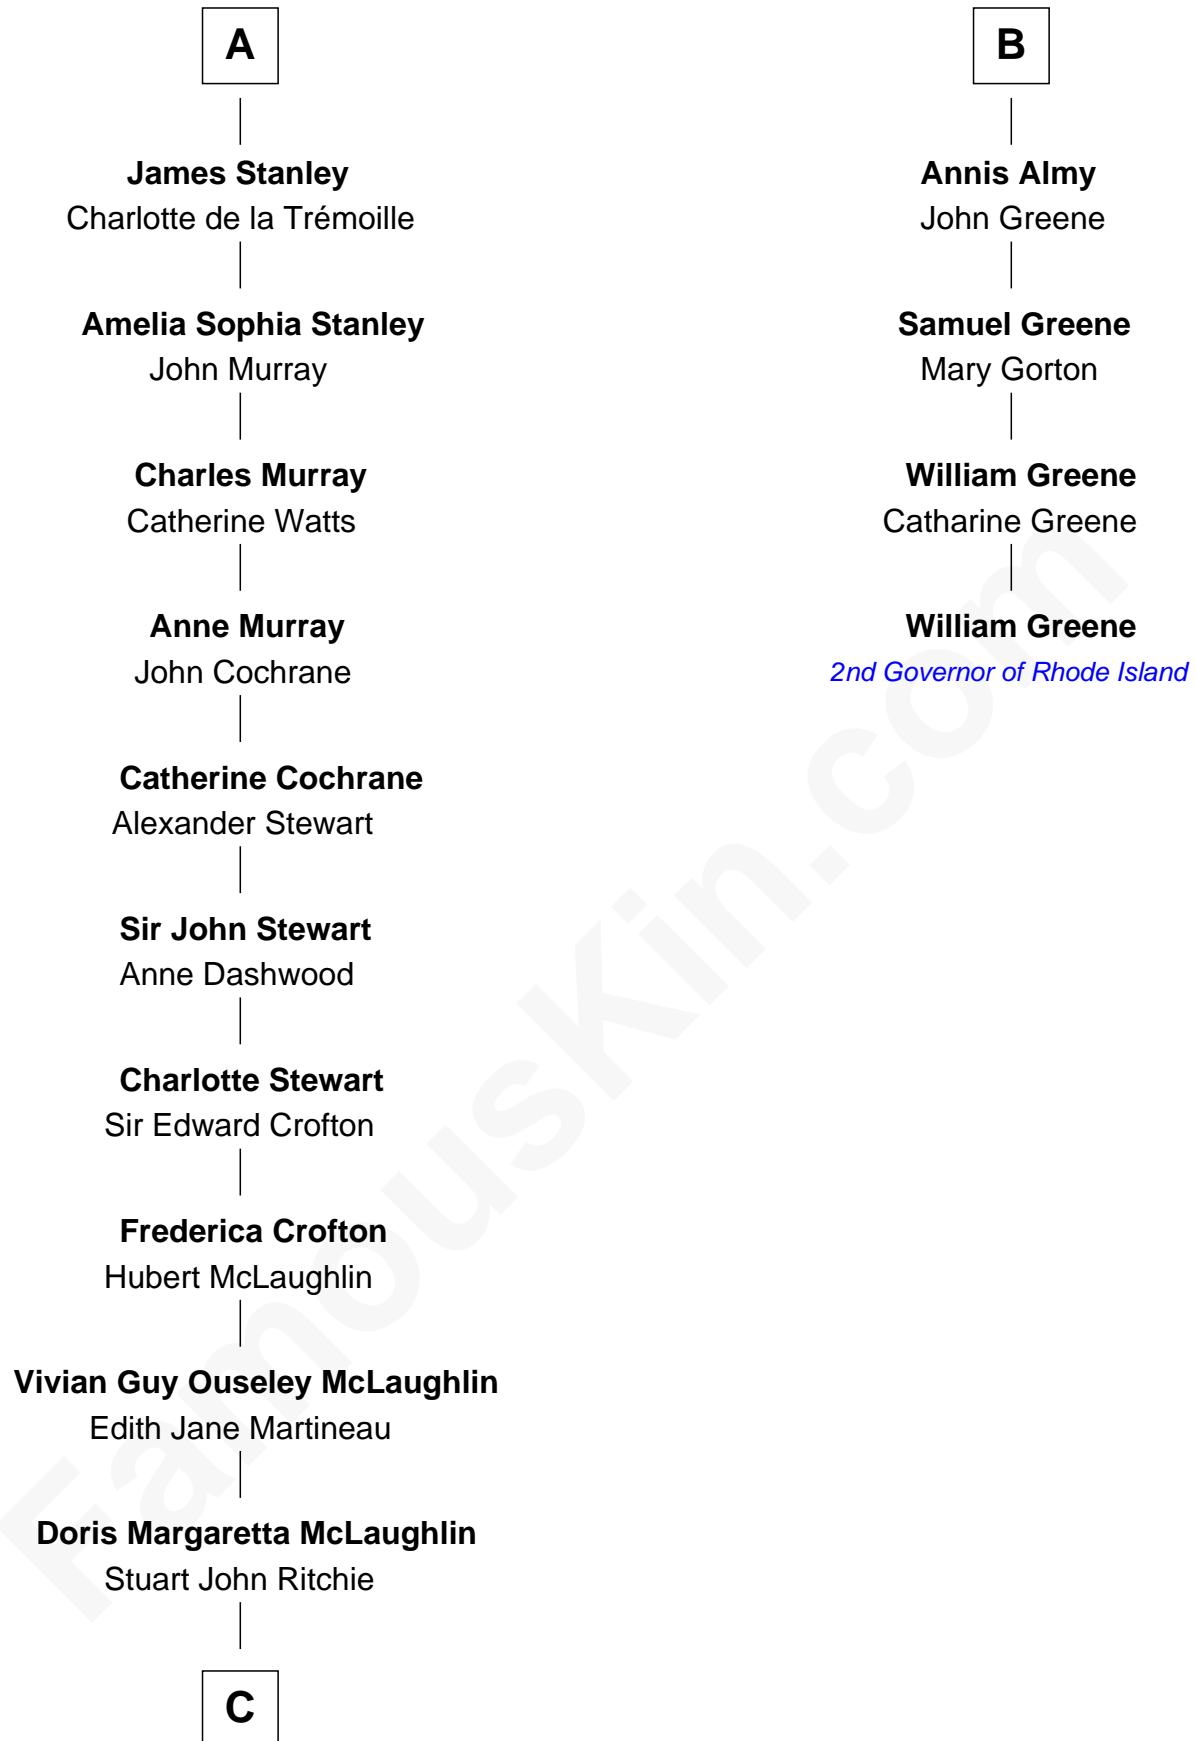

FamousKin.com Relationship Chart of

Guy Ritchie

British Filmmaker

10th cousin 8 times removed of

William Greene

2nd Governor of Rhode Island

C

John Vivian Ritchie
Amber Mary Parkinson