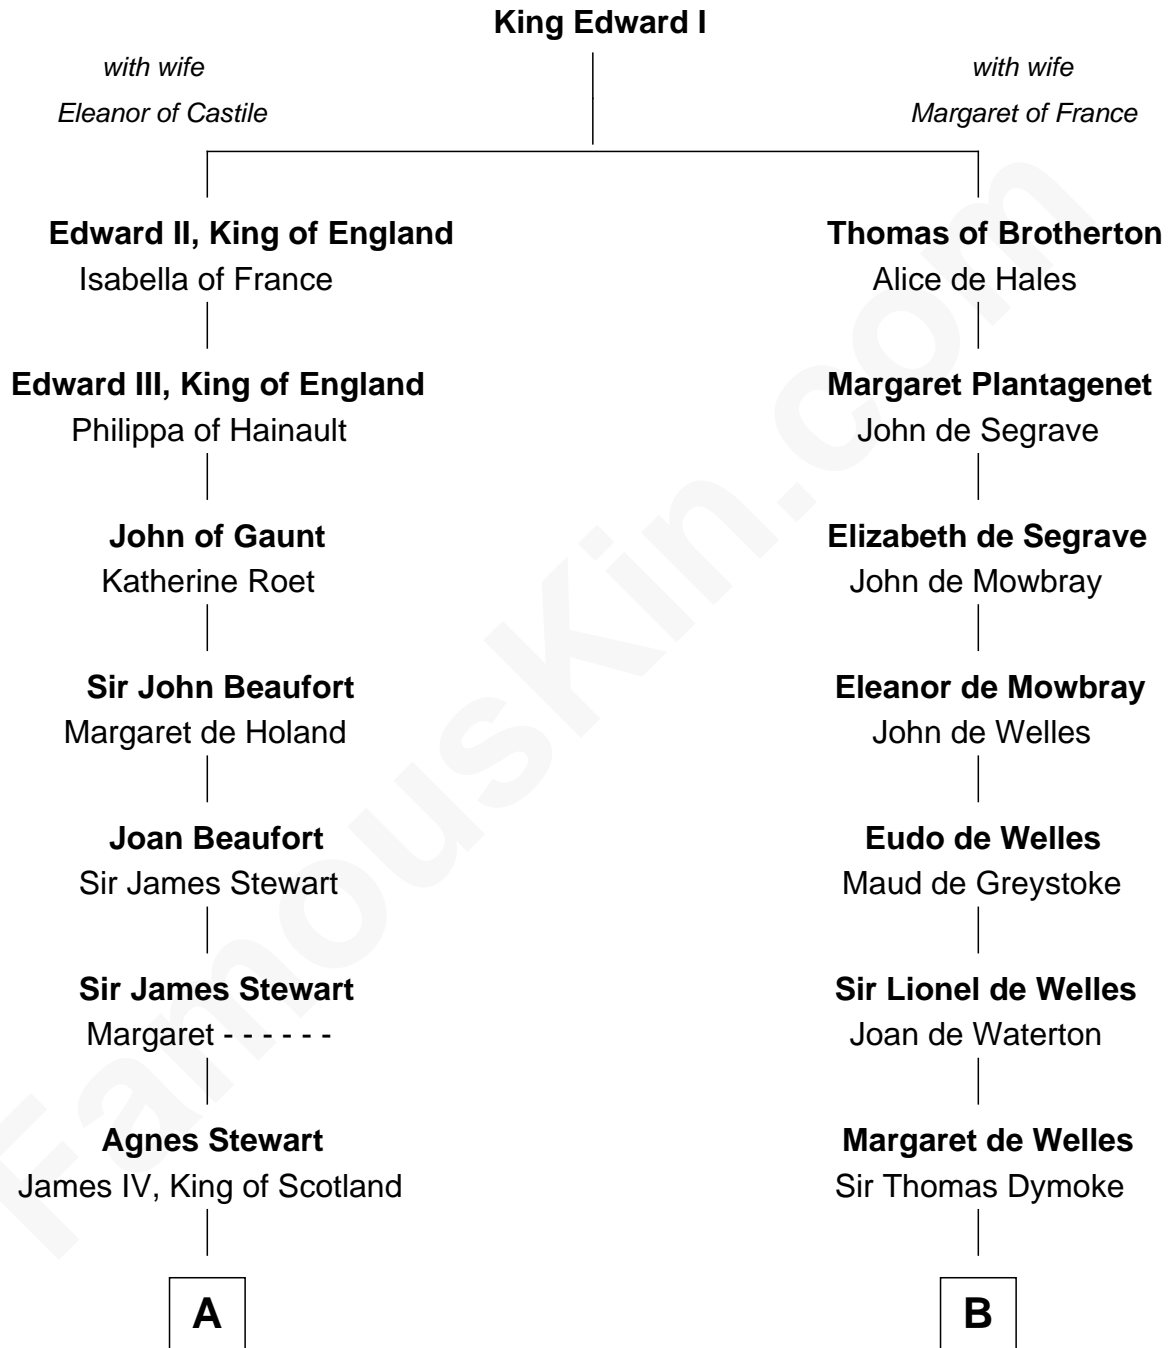

FamousKin.com Relationship Chart of

Guy Ritchie

British Filmmaker

21st cousin of

Ray Bradbury

Author of The Martian Chronicles

C

Frederica Crofton

Hubert McLaughlin

Vivian Guy Ouseley McLaughlin

Edith Jane Martineau

Doris Margaretta McLaughlin

Stuart John Ritchie

John Vivian Ritchie

Amber Mary Parkinson

Guy Ritchie