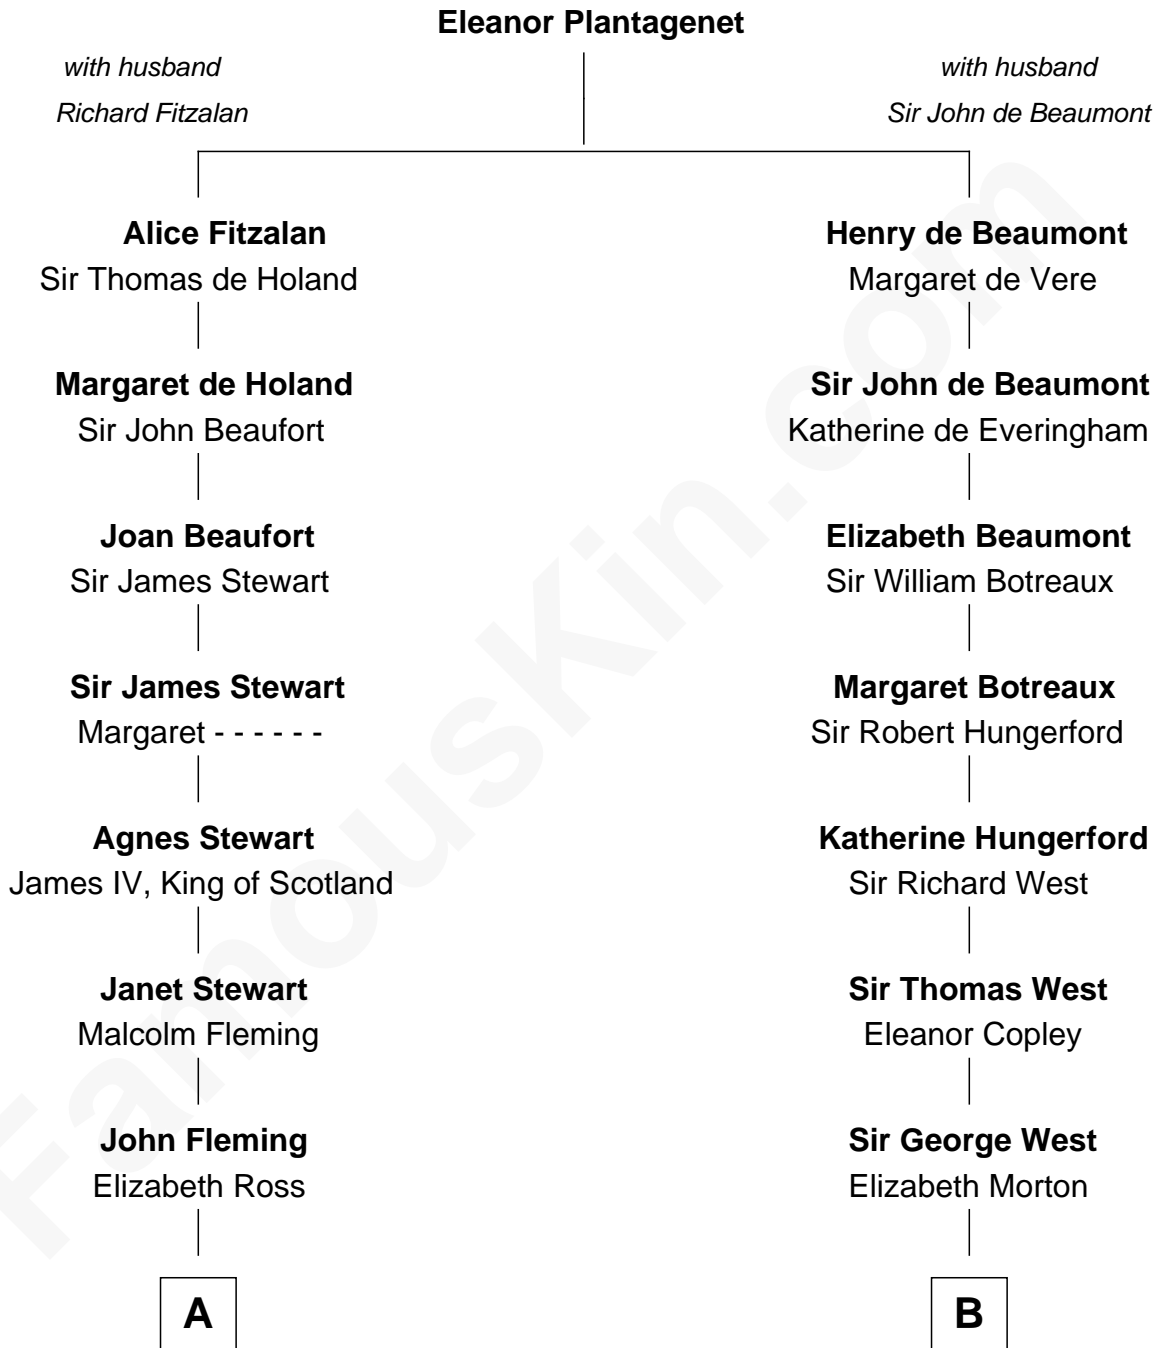

# FamousKin.com Relationship Chart of

**Guy Ritchie**

*British Filmmaker*

19th cousin of

**Ray Bradbury**

*Author of The Martian Chronicles*

**C**

**Doris Margaretta McLaughlin**

Stuart John Ritchie

**John Vivian Ritchie**

Amber Mary Parkinson

**Guy Ritchie**

*British Filmmaker*

**D**

**Samuel Hinkston Bradbury**

Minnie Alice Davis

**Leonard Spaulding Bradbury**

Esther Marie Moberg

**Ray Bradbury**

*Author of The Martian Chronicles*