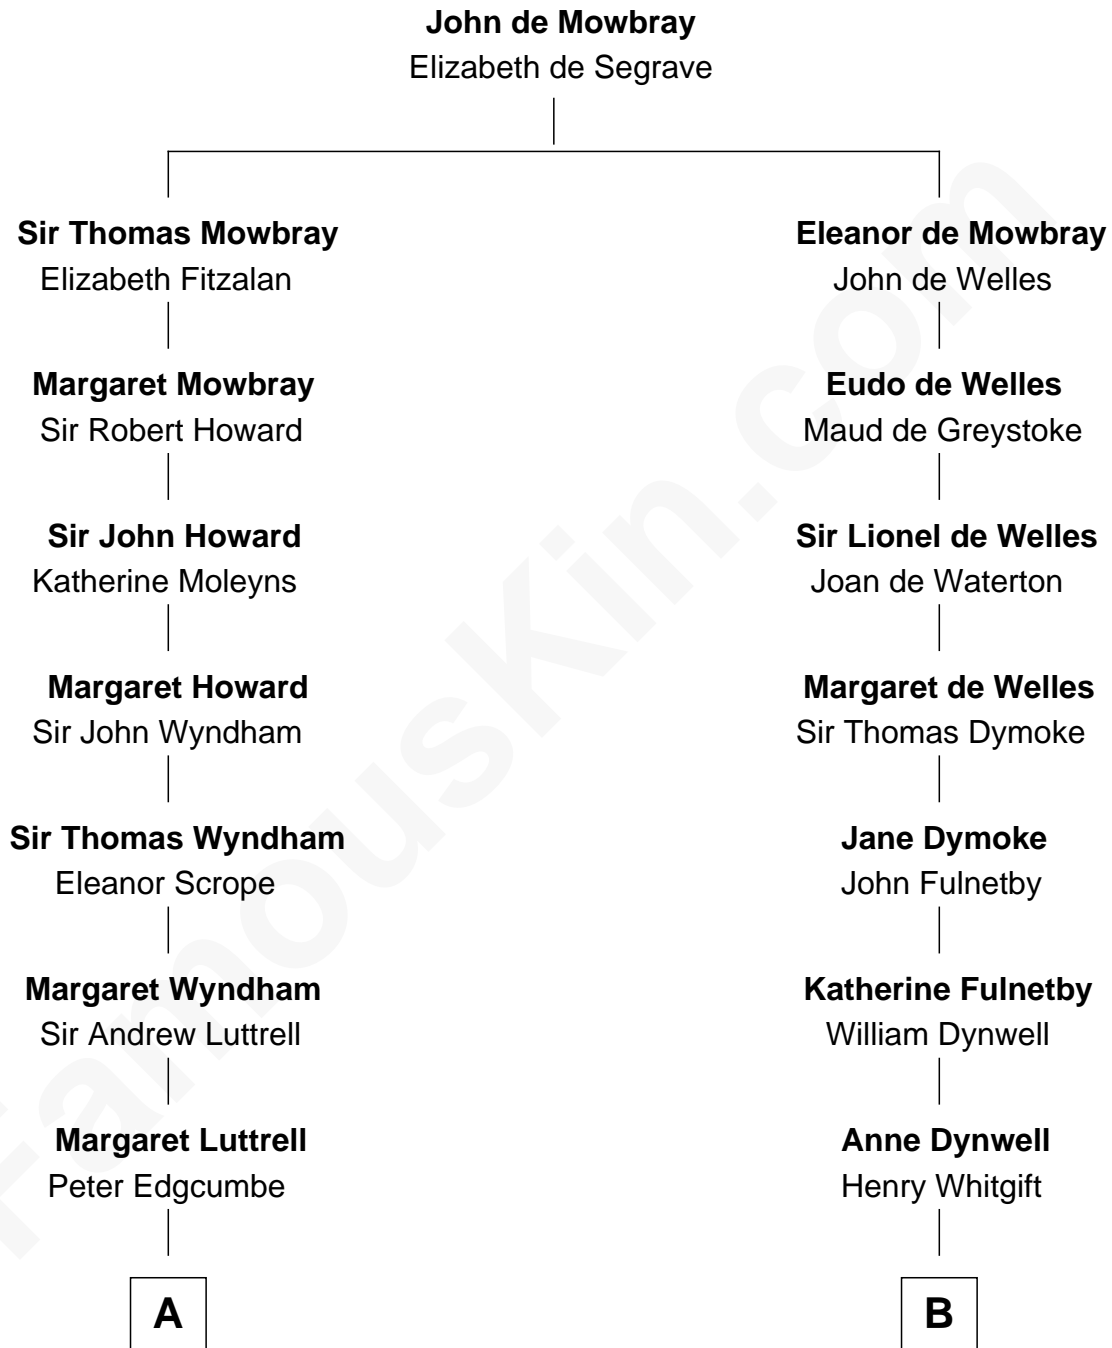

FamousKin.com

Relationship Chart of

Guy Ritchie

British Filmmaker

18th cousin 1 time removed of

Ray Bradbury

Author of The Martian Chronicles

FamousKin.com