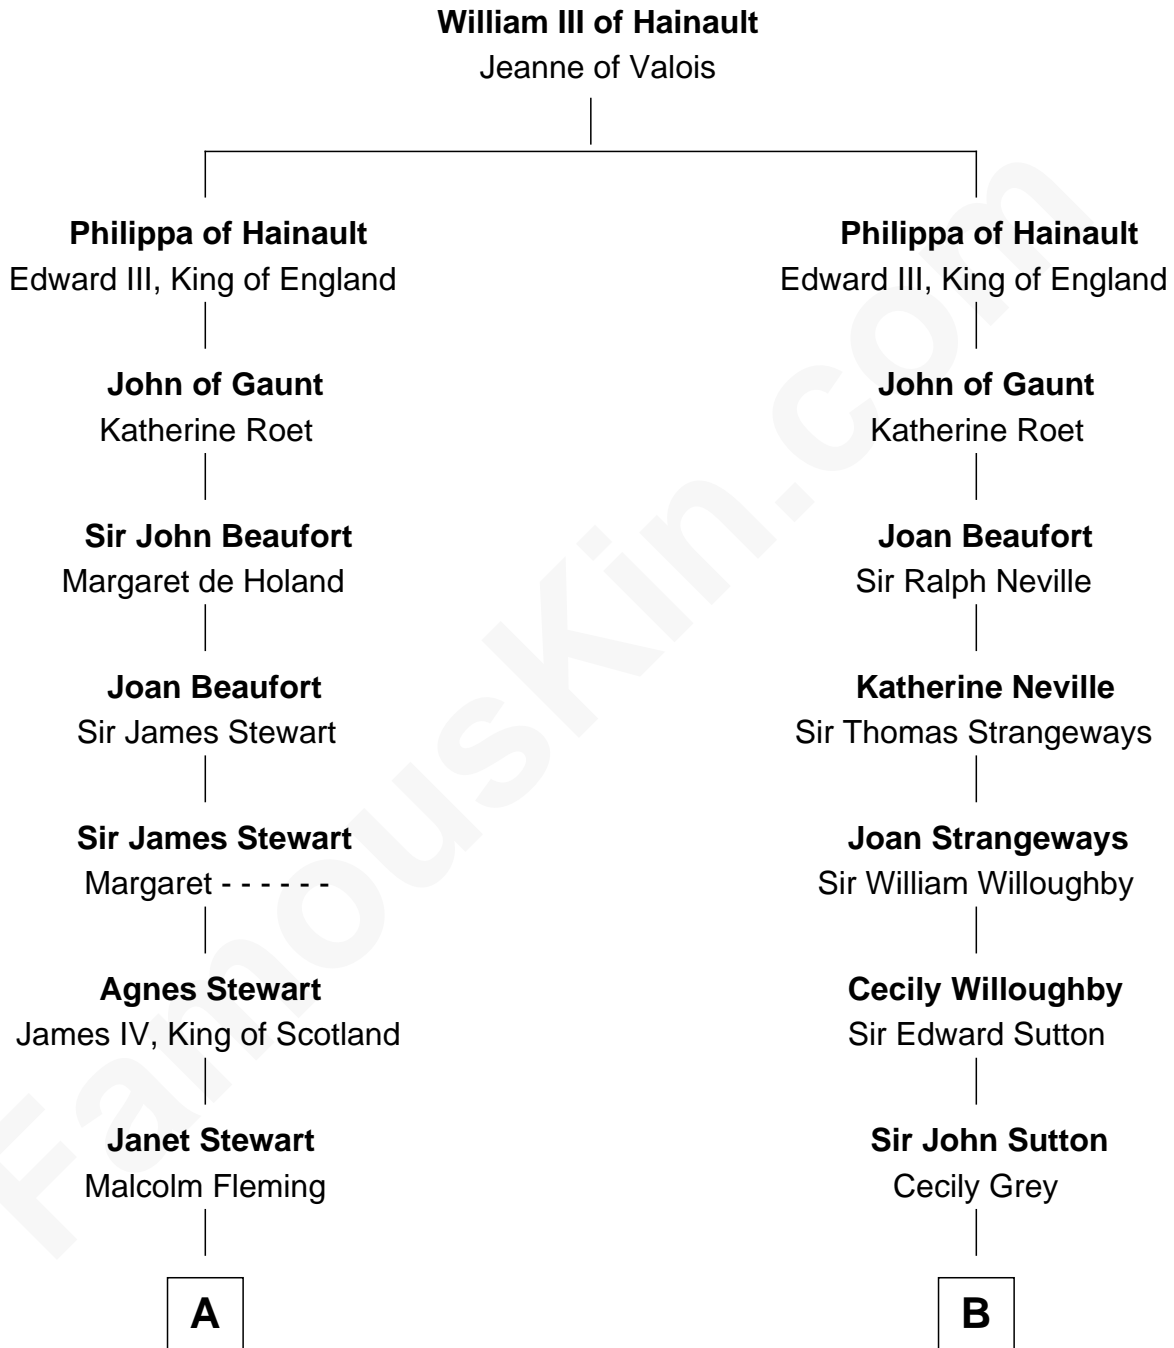

FamousKin.com Relationship Chart of

Guy Ritchie

British Filmmaker

14th cousin 6 times removed of

John Langdon

Signer of the U.S. Constitution

C

—
Vivian Guy Ouseley McLaughlin

Edith Jane Martineau

—
Doris Margareta McLaughlin

Stuart John Ritchie

—
John Vivian Ritchie

Amber Mary Parkinson

—
Guy Ritchie

British Filmmaker

FamousKin.com