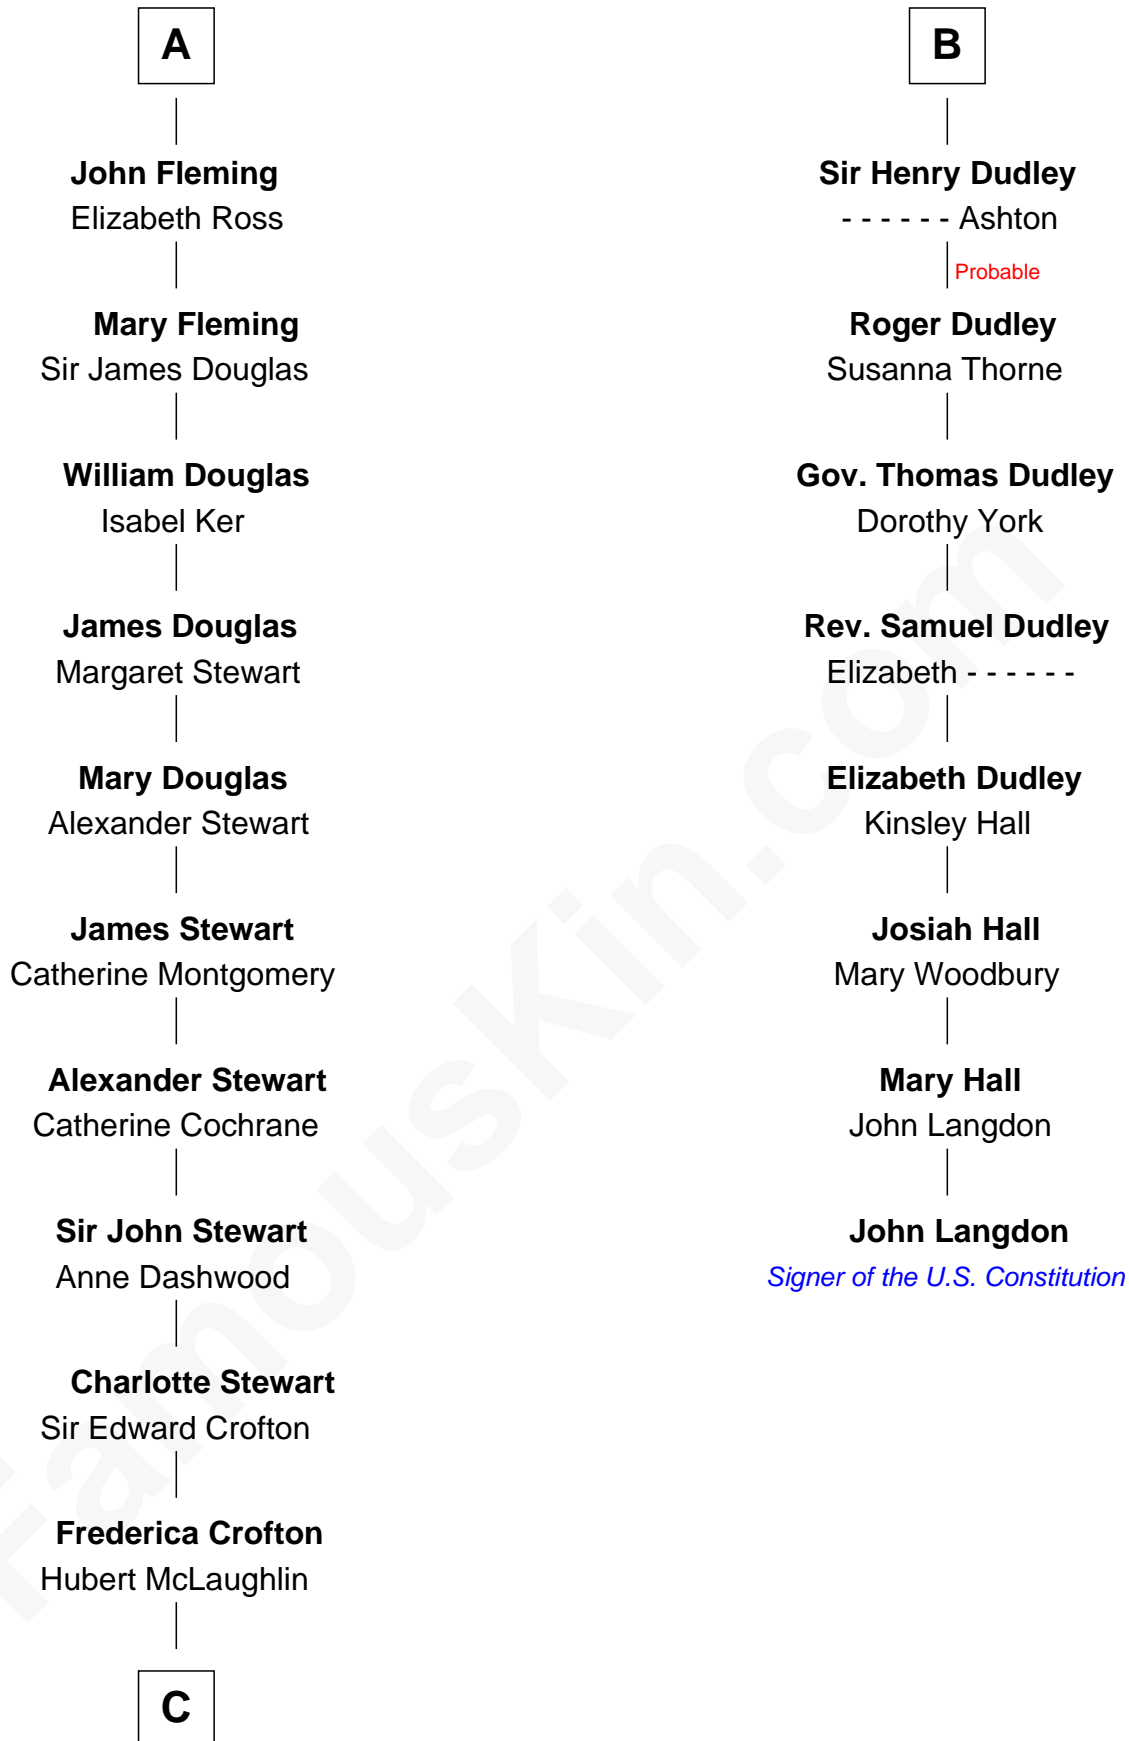

FamousKin.com Relationship Chart of

Guy Ritchie

British Filmmaker

14th cousin 6 times removed of

John Langdon

Signer of the U.S. Constitution

C

—
Vivian Guy Ouseley McLaughlin

Edith Jane Martineau

—
Doris Margareta McLaughlin

Stuart John Ritchie

—
John Vivian Ritchie

Amber Mary Parkinson

—
Guy Ritchie

British Filmmaker

FamousKin.com