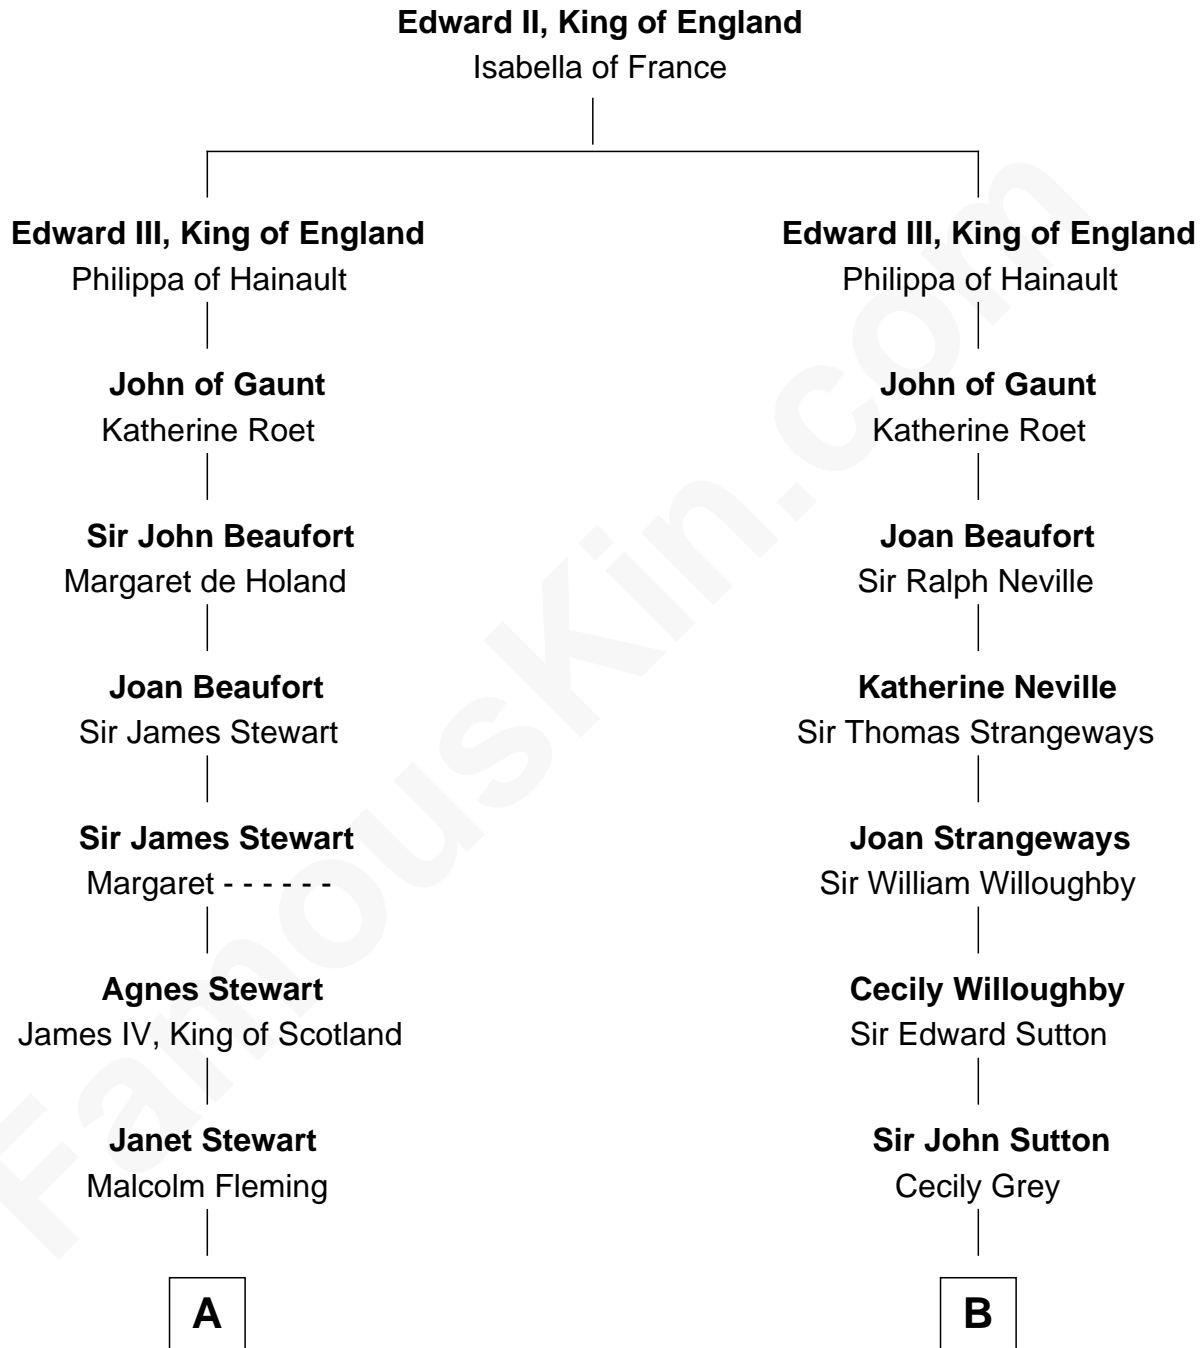

FamousKin.com Relationship Chart of

Guy Ritchie

British Filmmaker

14th cousin 6 times removed of

John Langdon

Signer of the U.S. Constitution

C

—
Vivian Guy Ouseley McLaughlin

Edith Jane Martineau

—
Doris Margareta McLaughlin

Stuart John Ritchie

—
John Vivian Ritchie

Amber Mary Parkinson

—
Guy Ritchie

British Filmmaker

FamousKin.com