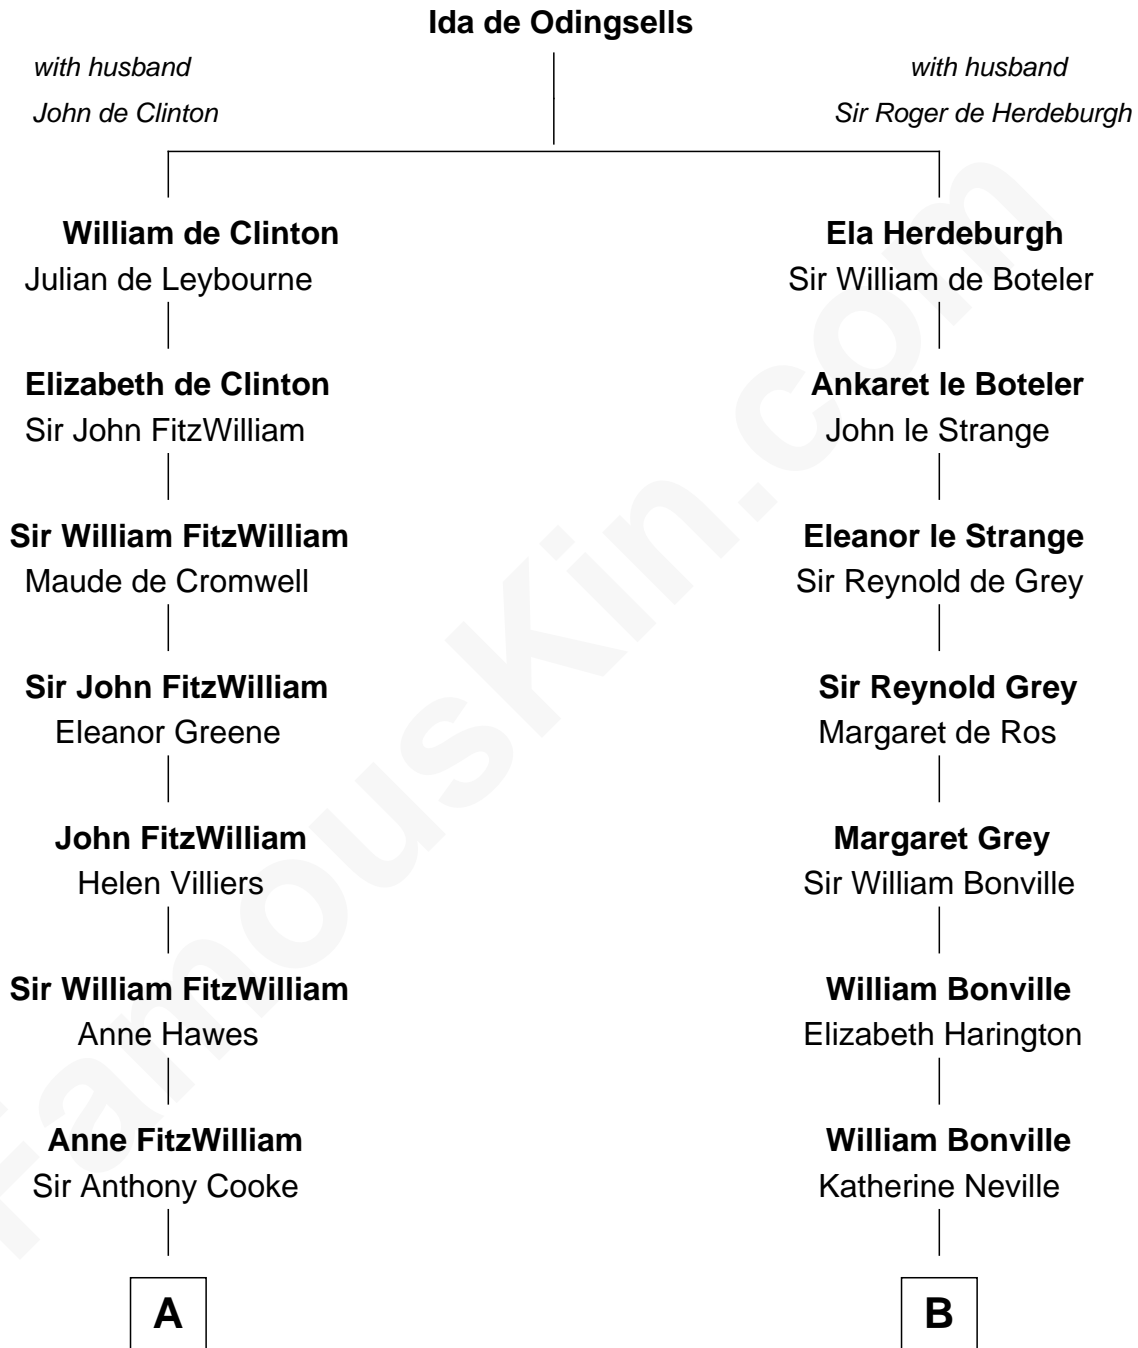

FamousKin.com Relationship Chart of

Guy Ritchie

British Filmmaker

16th cousin 5 times removed of

John Langdon

Signer of the U.S. Constitution

C

Frederica Crofton

Hubert McLaughlin

Vivian Guy Ouseley McLaughlin

Edith Jane Martineau

Doris Margaretta McLaughlin

Stuart John Ritchie

John Vivian Ritchie

Amber Mary Parkinson

Guy Ritchie