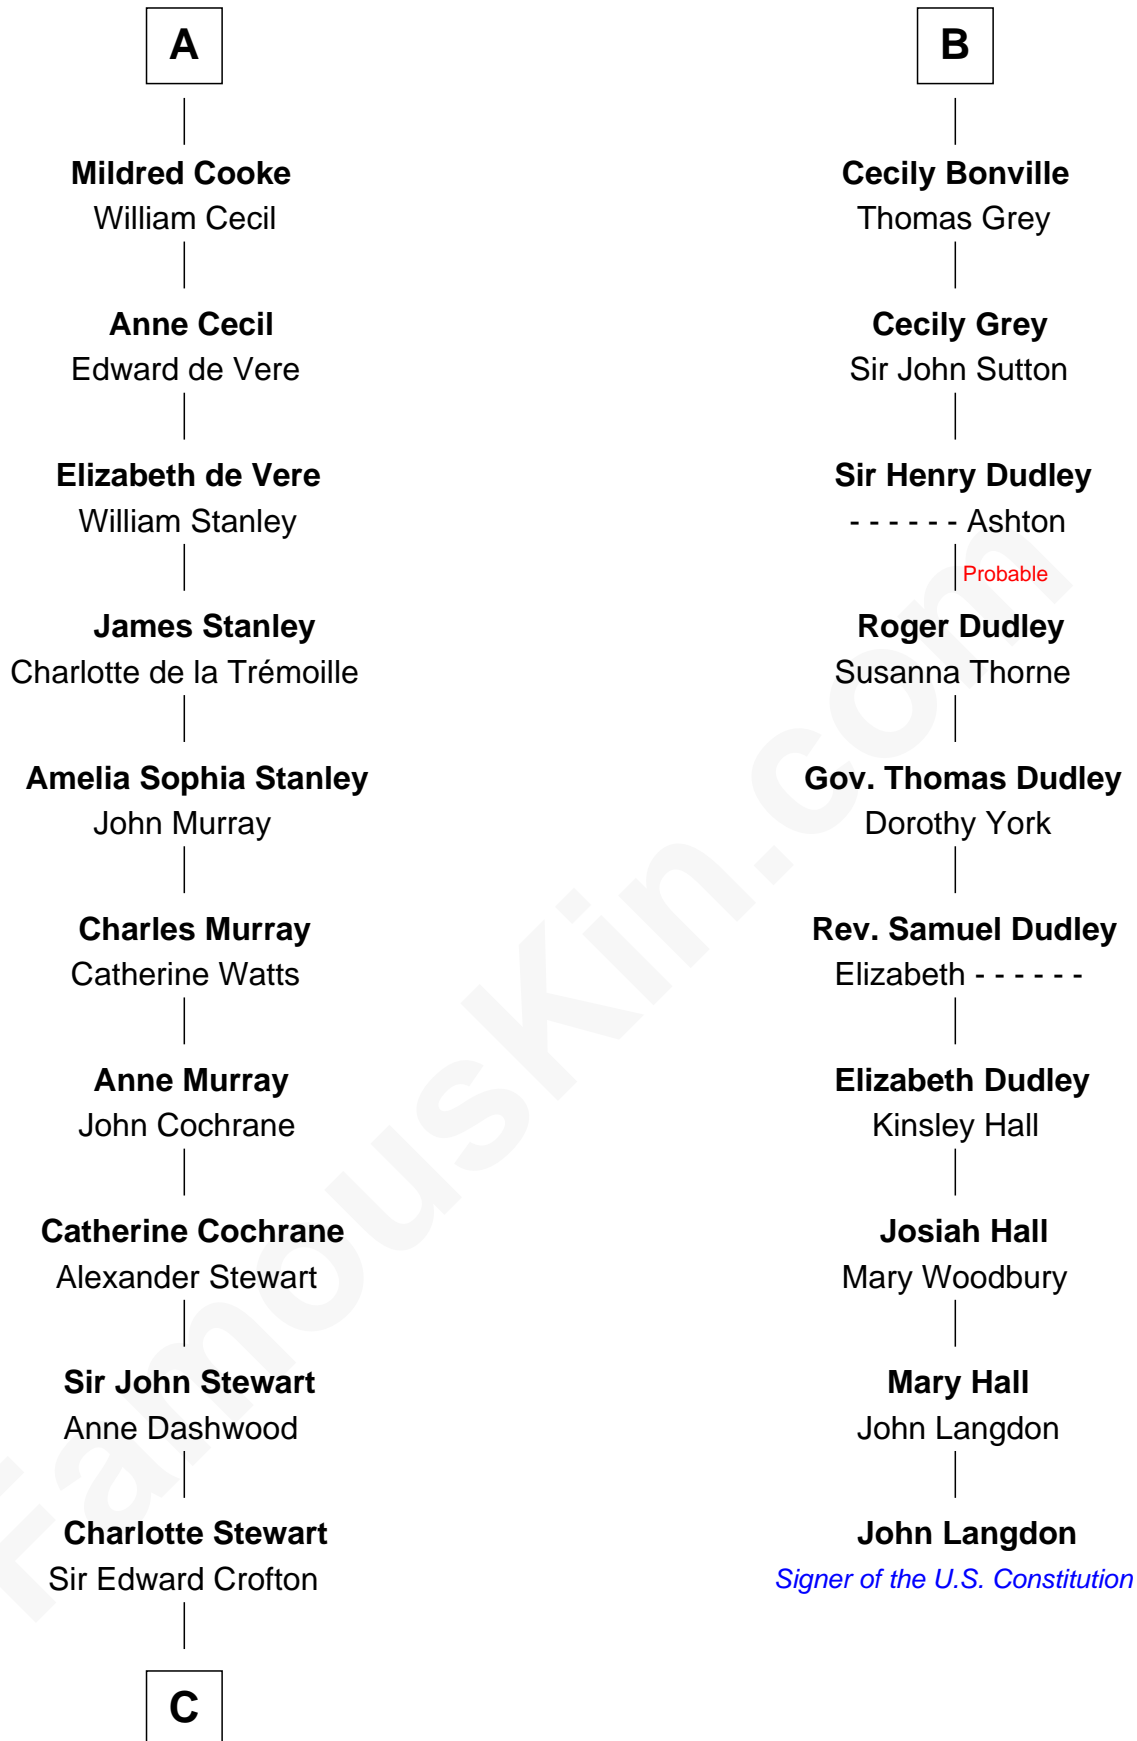

FamousKin.com Relationship Chart of

Guy Ritchie

British Filmmaker

16th cousin 5 times removed of

John Langdon

Signer of the U.S. Constitution

C

Frederica Crofton

Hubert McLaughlin

Vivian Guy Ouseley McLaughlin

Edith Jane Martineau

Doris Margaretta McLaughlin

Stuart John Ritchie

John Vivian Ritchie

Amber Mary Parkinson

Guy Ritchie