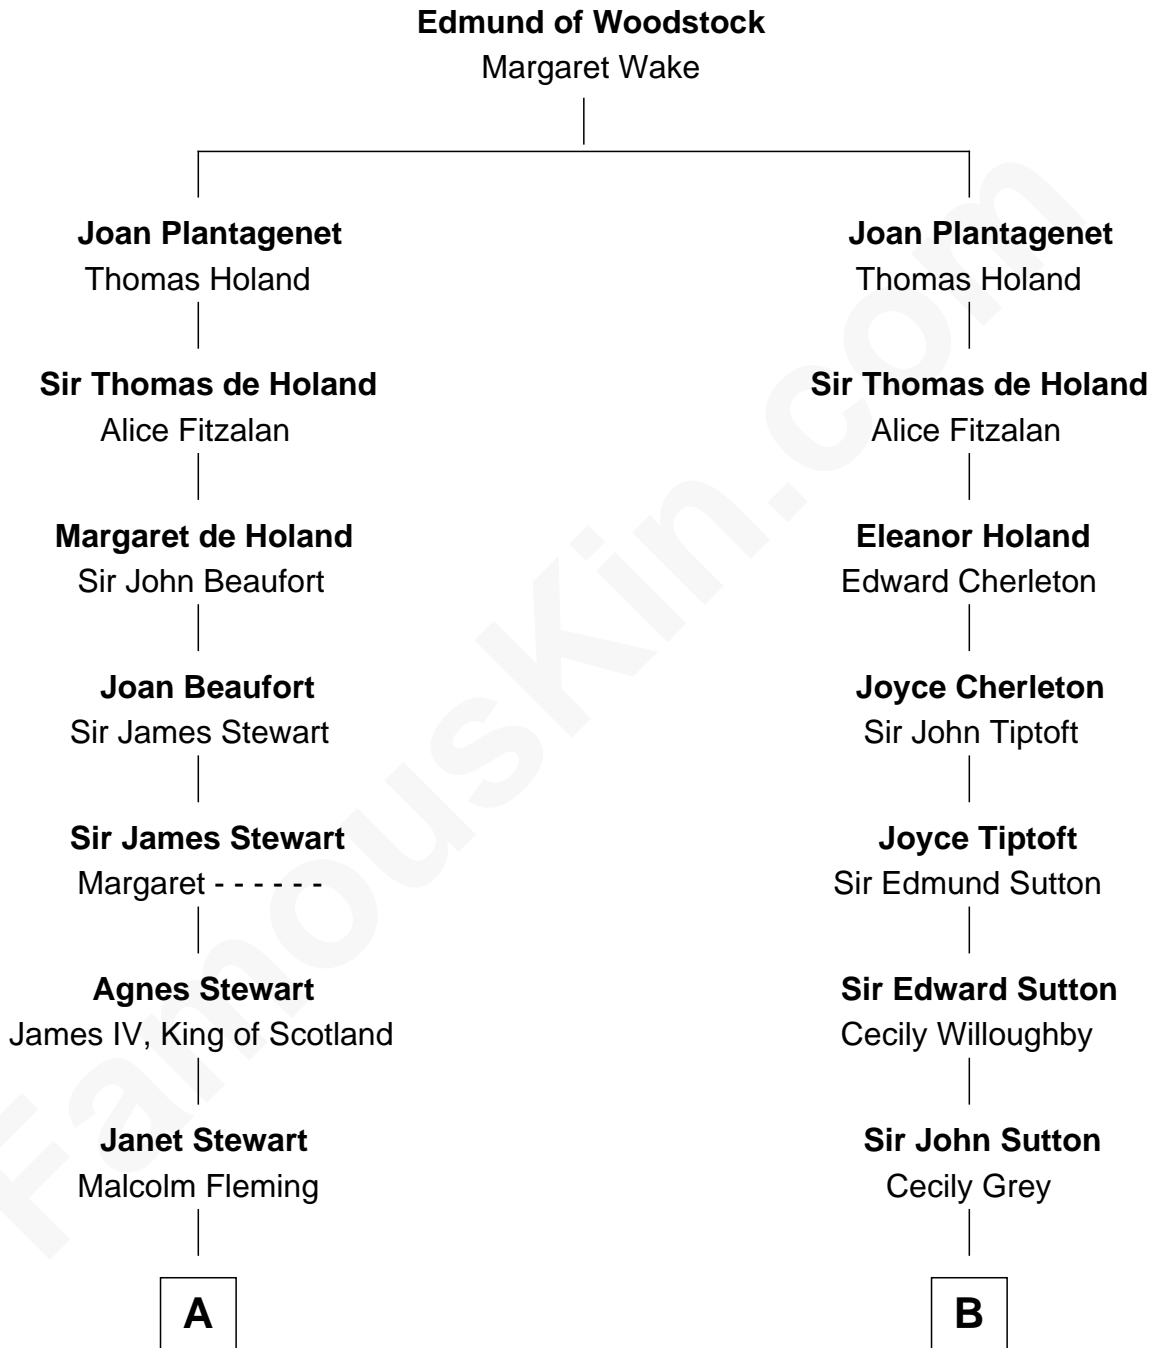

FamousKin.com Relationship Chart of

Guy Ritchie

British Filmmaker

14th cousin 6 times removed of

John Langdon

Signer of the U.S. Constitution

C

—
Vivian Guy Ouseley McLaughlin

Edith Jane Martineau

—
Doris Margaretta McLaughlin

Stuart John Ritchie

—
John Vivian Ritchie

Amber Mary Parkinson

—
Guy Ritchie

British Filmmaker

FamousKin.com