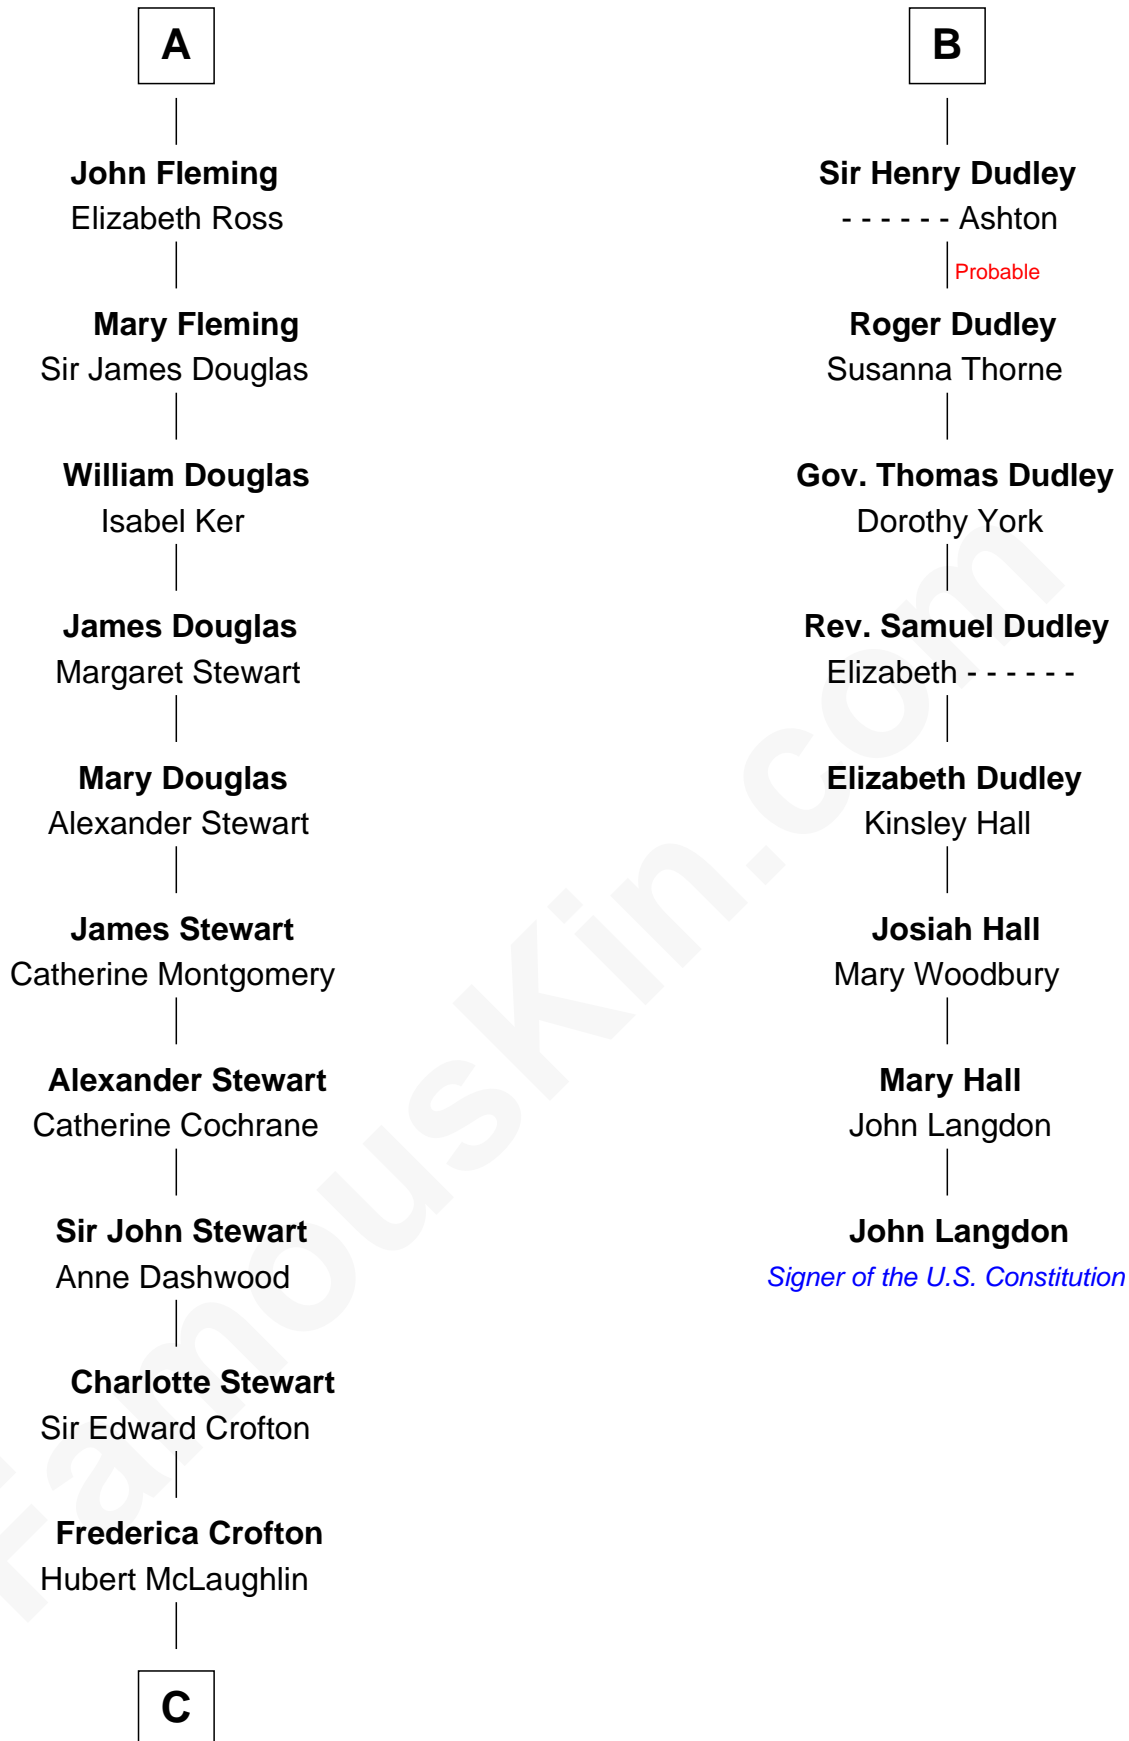

FamousKin.com Relationship Chart of

Guy Ritchie

British Filmmaker

14th cousin 6 times removed of

John Langdon

Signer of the U.S. Constitution

C

—
Vivian Guy Ouseley McLaughlin

Edith Jane Martineau

—
Doris Margaretta McLaughlin

Stuart John Ritchie

—
John Vivian Ritchie

Amber Mary Parkinson

—
Guy Ritchie

British Filmmaker

FamousKin.com