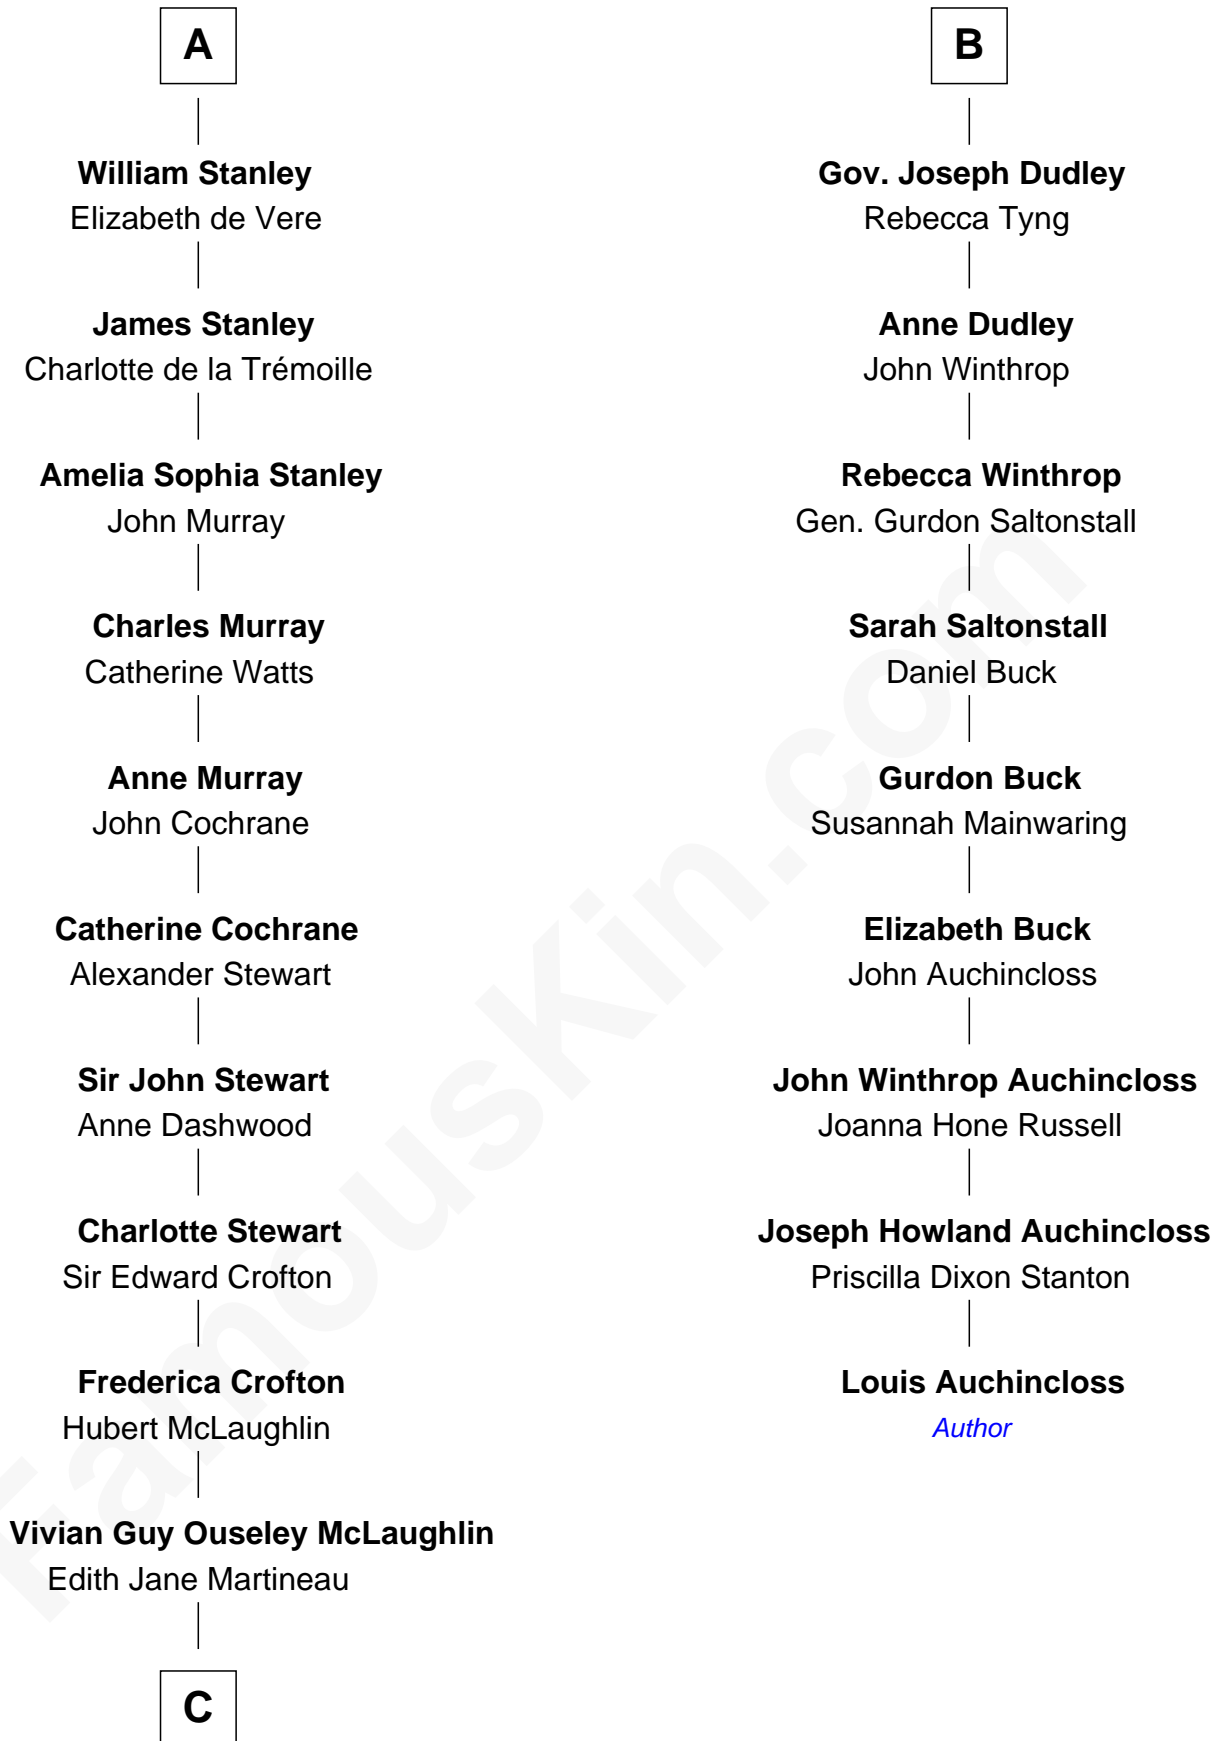

# FamousKin.com Relationship Chart of

**Guy Ritchie**

*British Filmmaker*

15th cousin 4 times removed of

**Louis Auchincloss**

*Author*

**C**

—  
**Doris Margaretta McLaughlin**

Stuart John Ritchie

—  
**John Vivian Ritchie**

Amber Mary Parkinson

—  
**Guy Ritchie**

*British Filmmaker*

FamousKin.com