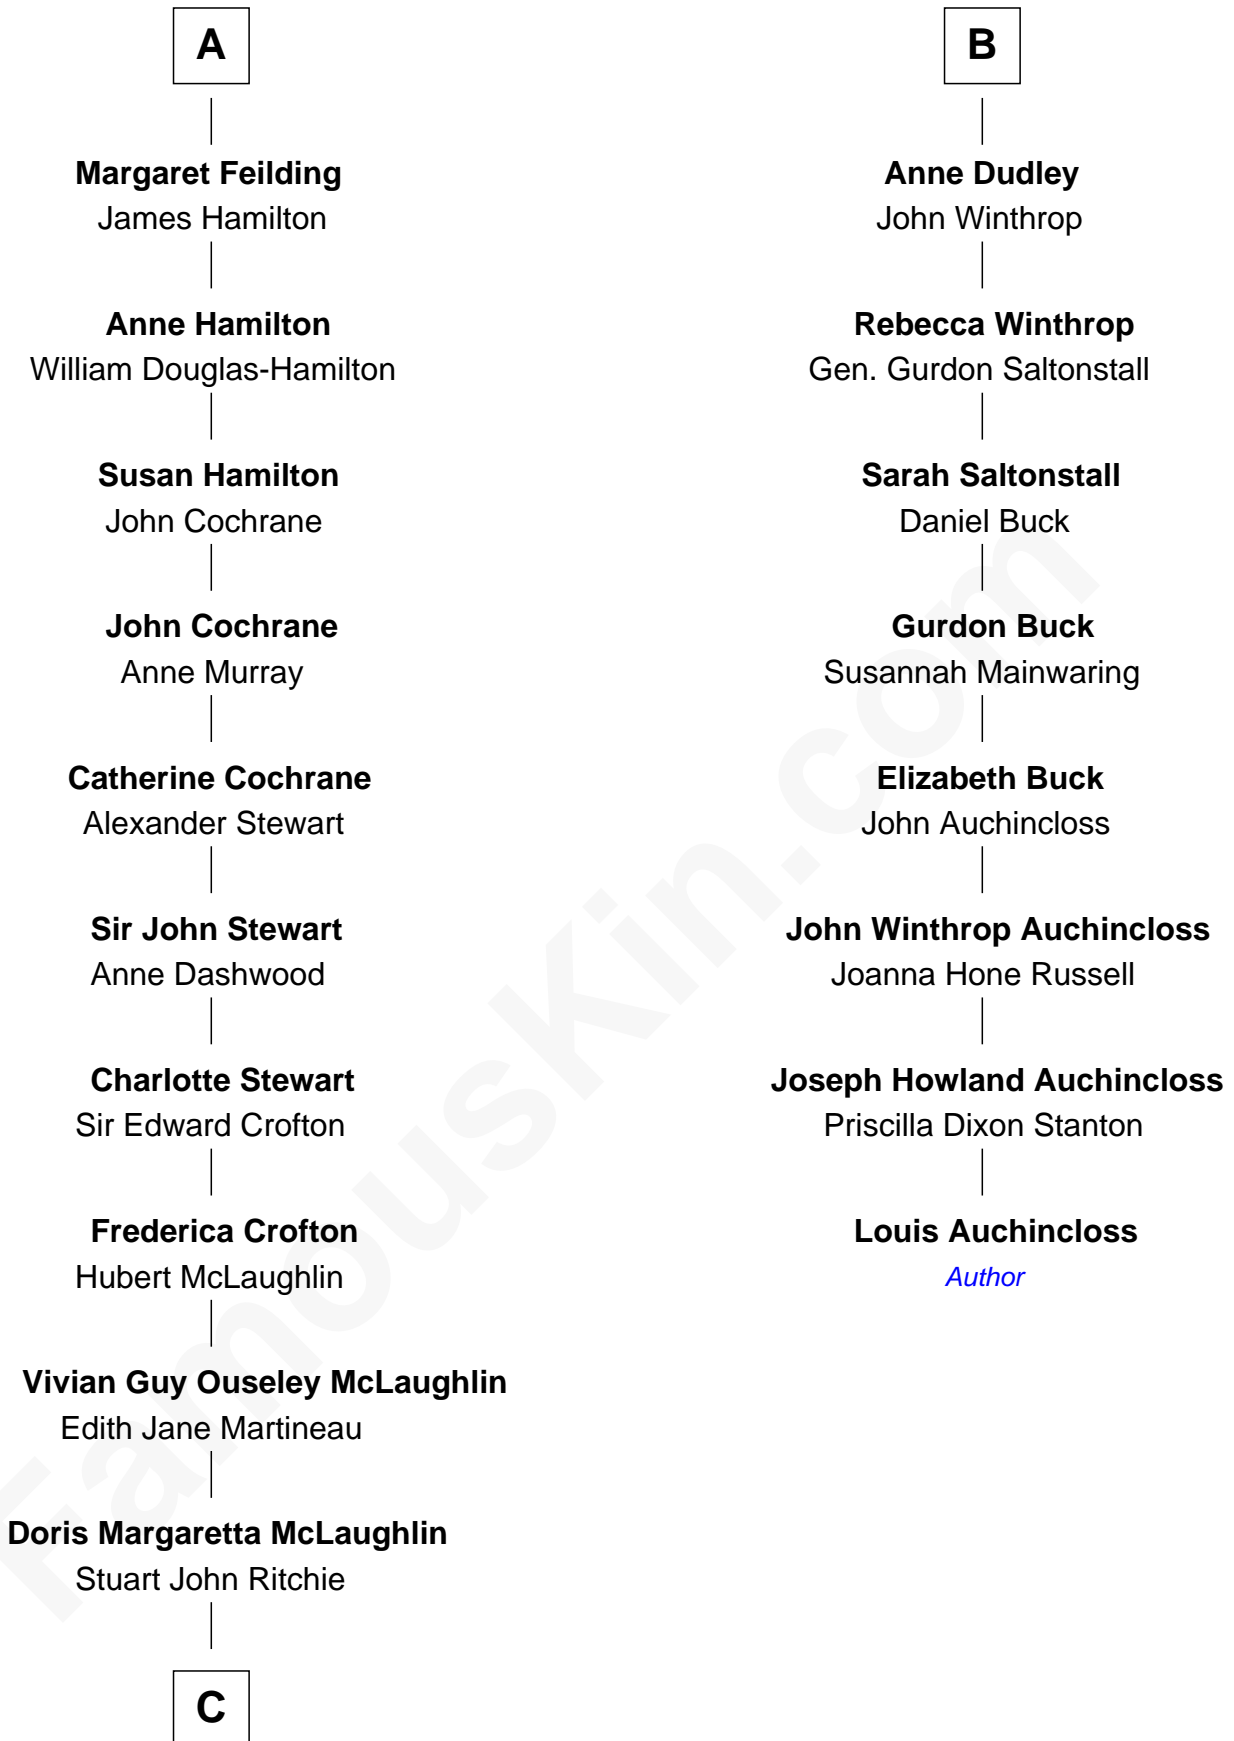

# FamousKin.com Relationship Chart of

**Guy Ritchie**

*British Filmmaker*

14th cousin 4 times removed of

**Louis Auchincloss**

*Author*

**Sir Richard Neville**

Alice Montagu

**Alice de Neville**  
Sir Henry FitzHugh

**Elizabeth FitzHugh**  
Sir William Parr

**William Parr**  
Mary Salisbury

**Maud Parr**  
Sir Ralph Lane

**Dorothy Lane**  
Sir William Feilding

**Basil Feilding**  
Elizabeth Aston

**William Feilding**  
Susan Villiers

**A**

**Katherine Neville**  
William Bonville

**Cecily Bonville**  
Thomas Grey

**Cecily Grey**  
Sir John Sutton

**Sir Henry Dudley**  
----- Ashton

*Probable*

**Roger Dudley**  
Susanna Thorne

**Gov. Thomas Dudley**  
Katherine Deighton

**Gov. Joseph Dudley**  
Rebecca Tyng

**B**

**C**

—  
**John Vivian Ritchie**  
Amber Mary Parkinson

—  
**Guy Ritchie**  
*British Filmmaker*

FamousKin.com