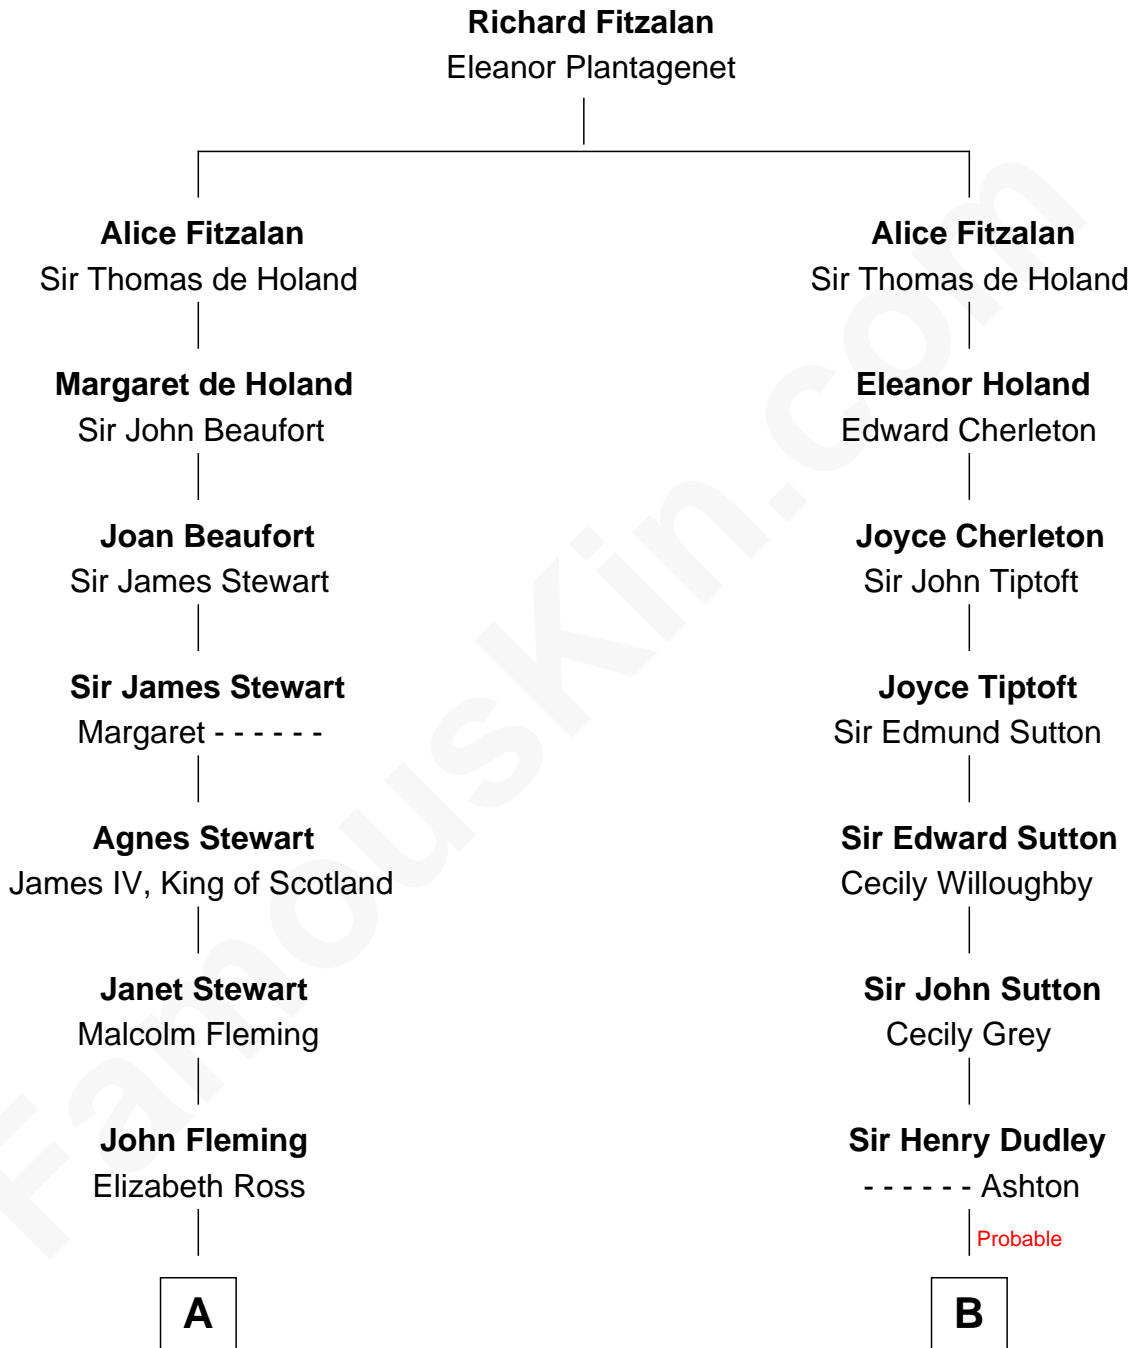

FamousKin.com Relationship Chart of

Guy Ritchie

British Filmmaker

17th cousin 2 times removed of

Louis Auchincloss

Author

C

—
Doris Margaretta McLaughlin

Stuart John Ritchie

—
John Vivian Ritchie

Amber Mary Parkinson

—
Guy Ritchie

British Filmmaker

FamousKin.com