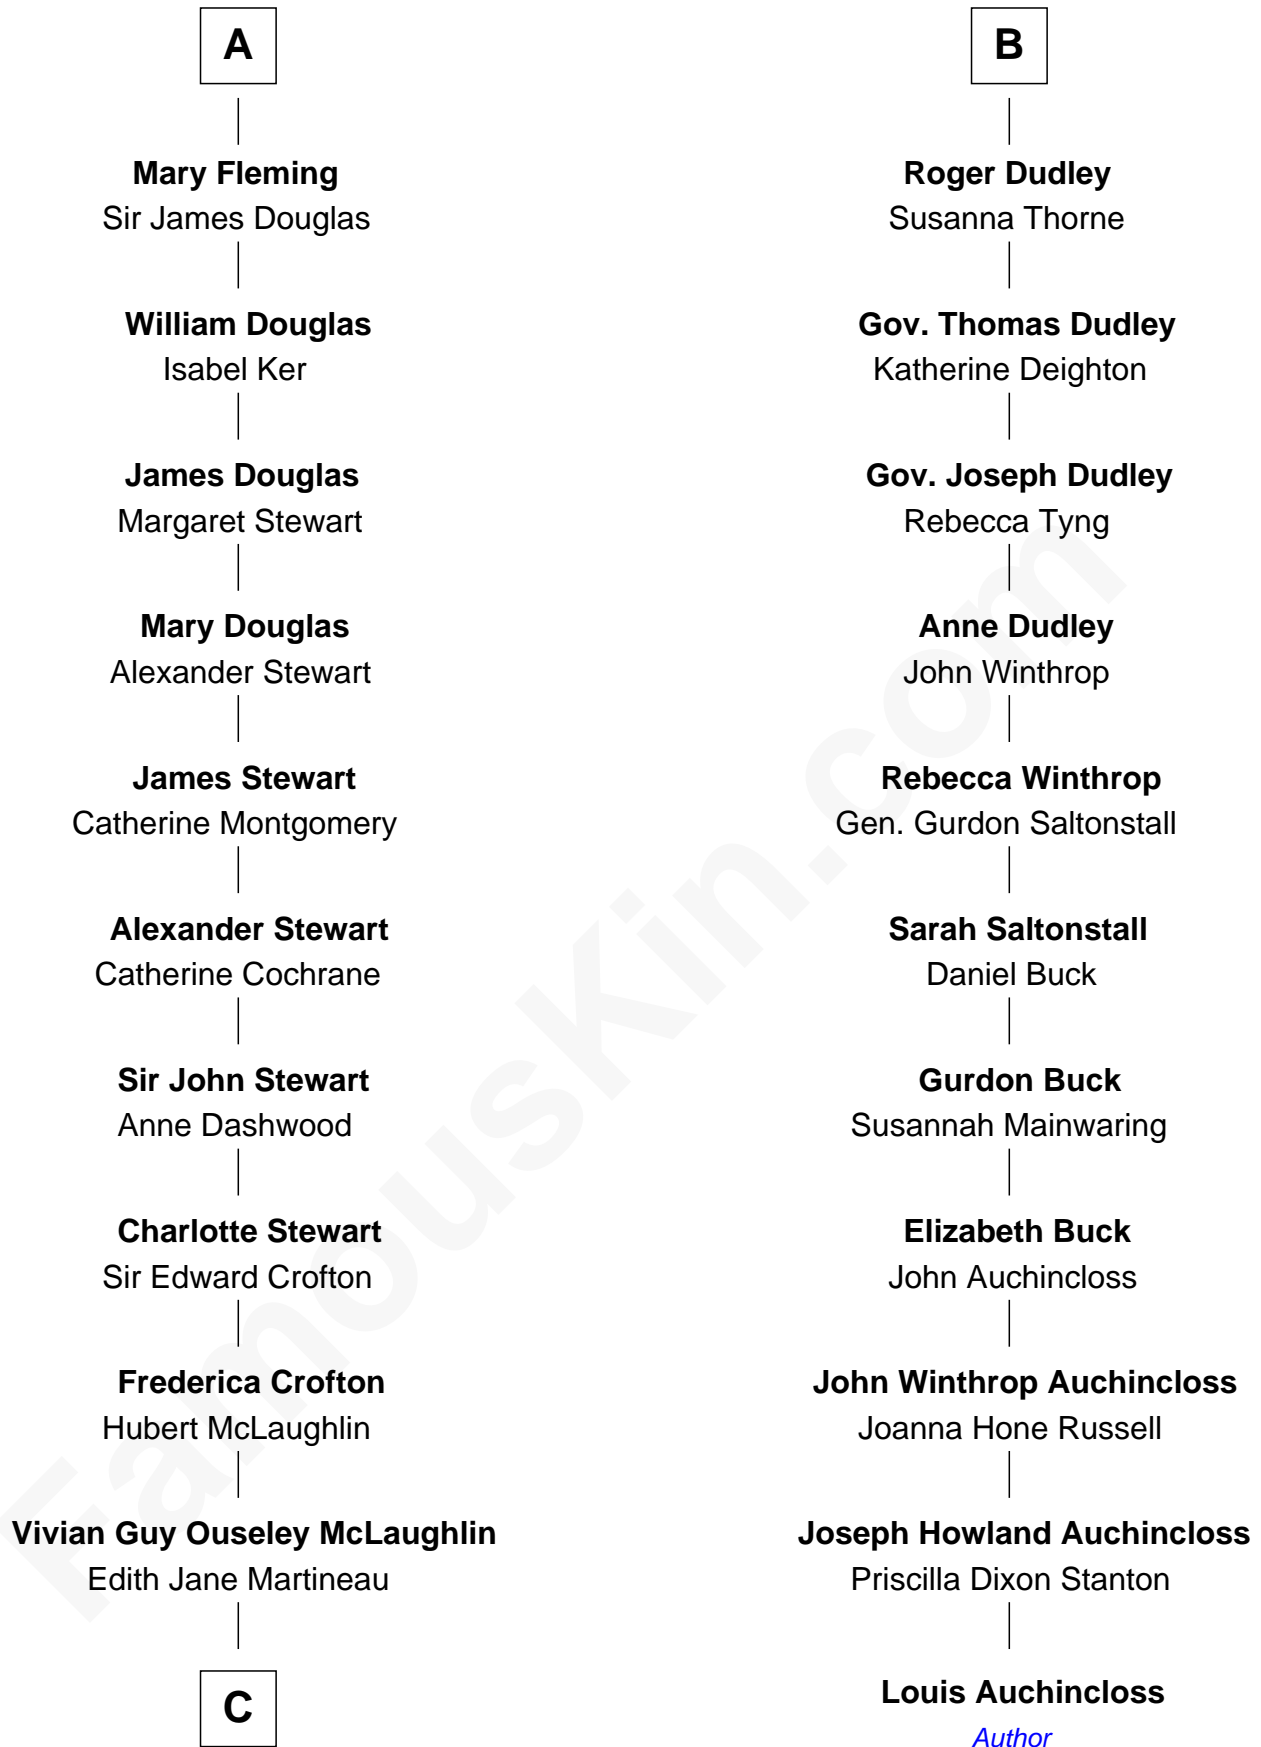

FamousKin.com Relationship Chart of

Guy Ritchie

British Filmmaker

17th cousin 2 times removed of

Louis Auchincloss

Author

C

—
Doris Margaretta McLaughlin

Stuart John Ritchie

—
John Vivian Ritchie

Amber Mary Parkinson

—
Guy Ritchie

British Filmmaker

FamousKin.com