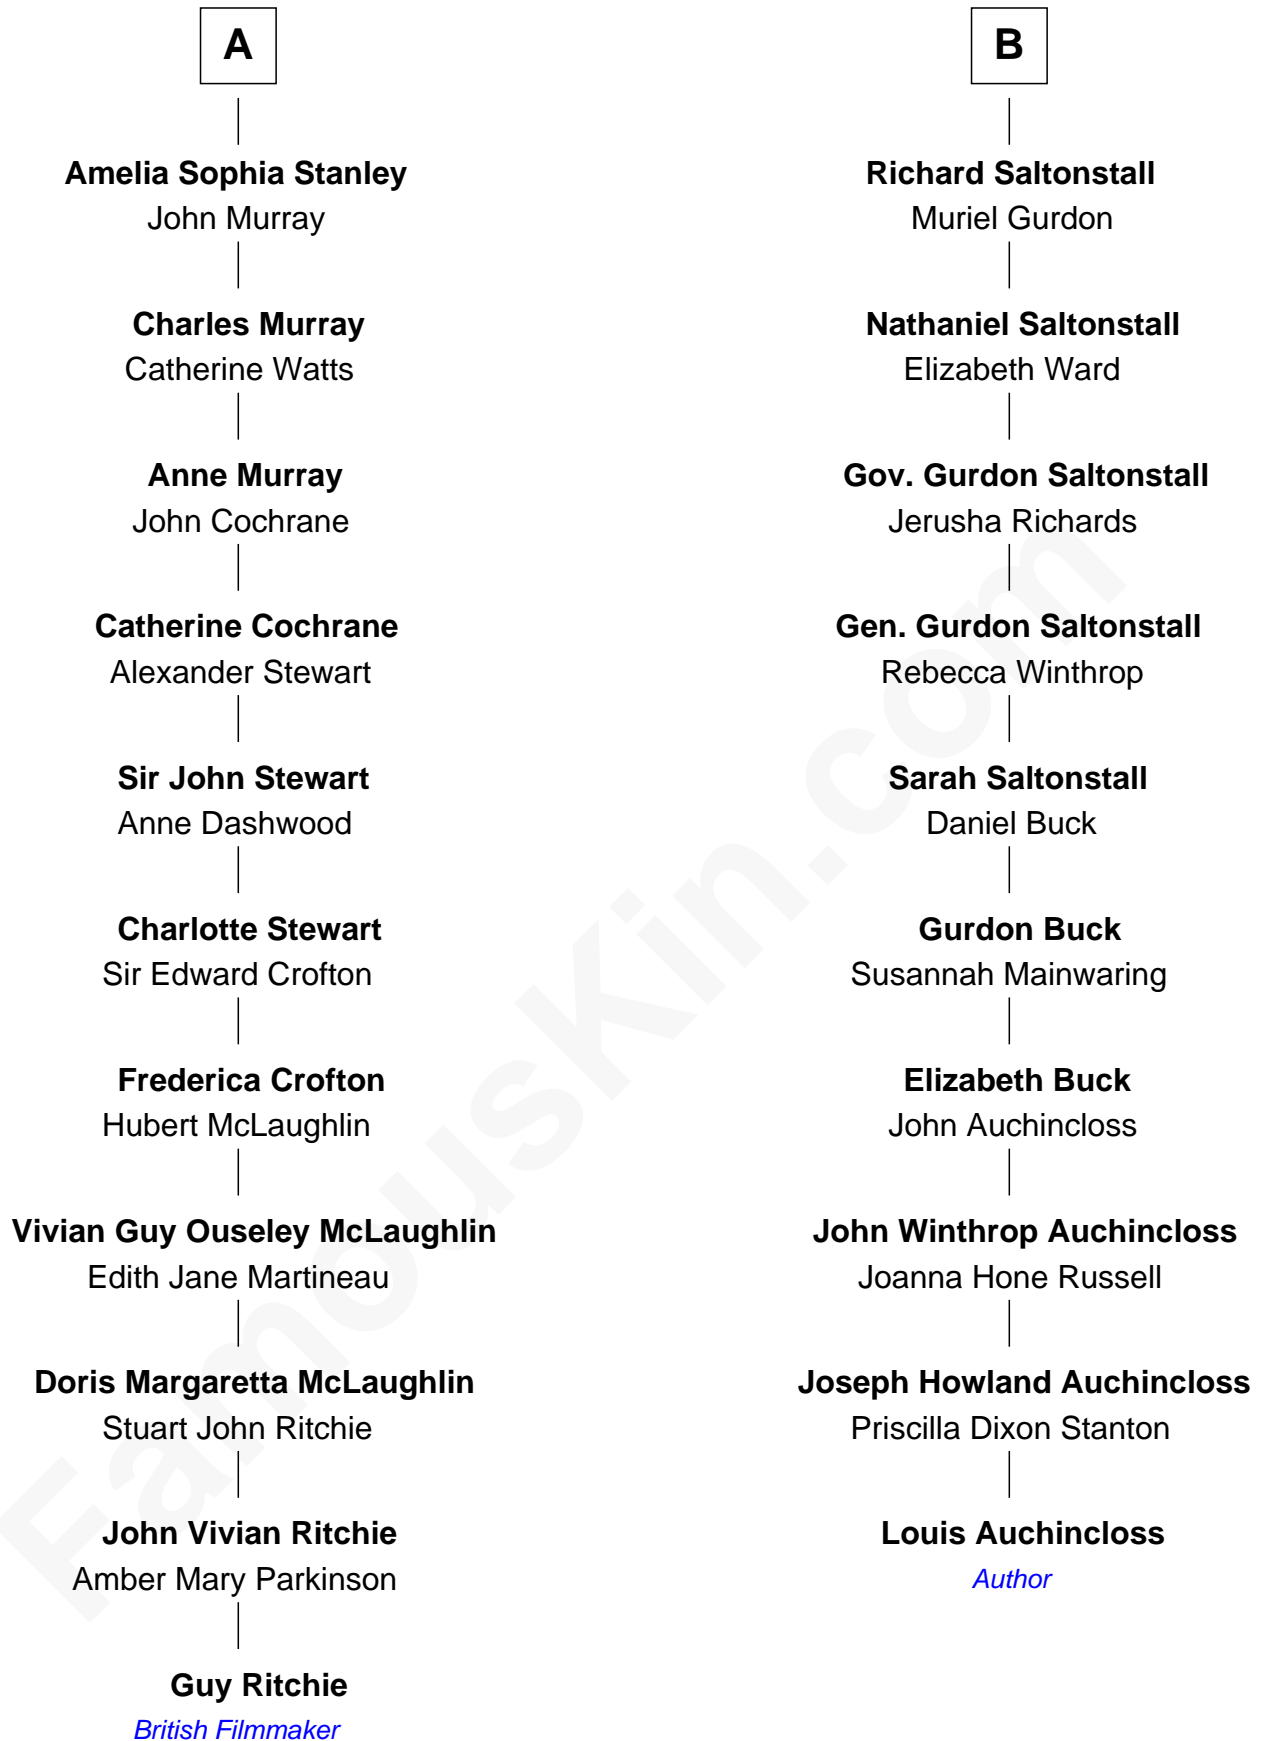

FamousKin.com Relationship Chart of

Guy Ritchie

British Filmmaker

16th cousin 1 time removed of

Louis Auchincloss

Author

Guy Ritchie photo by [Georges Biard](#) (CC BY-SA 3.0)