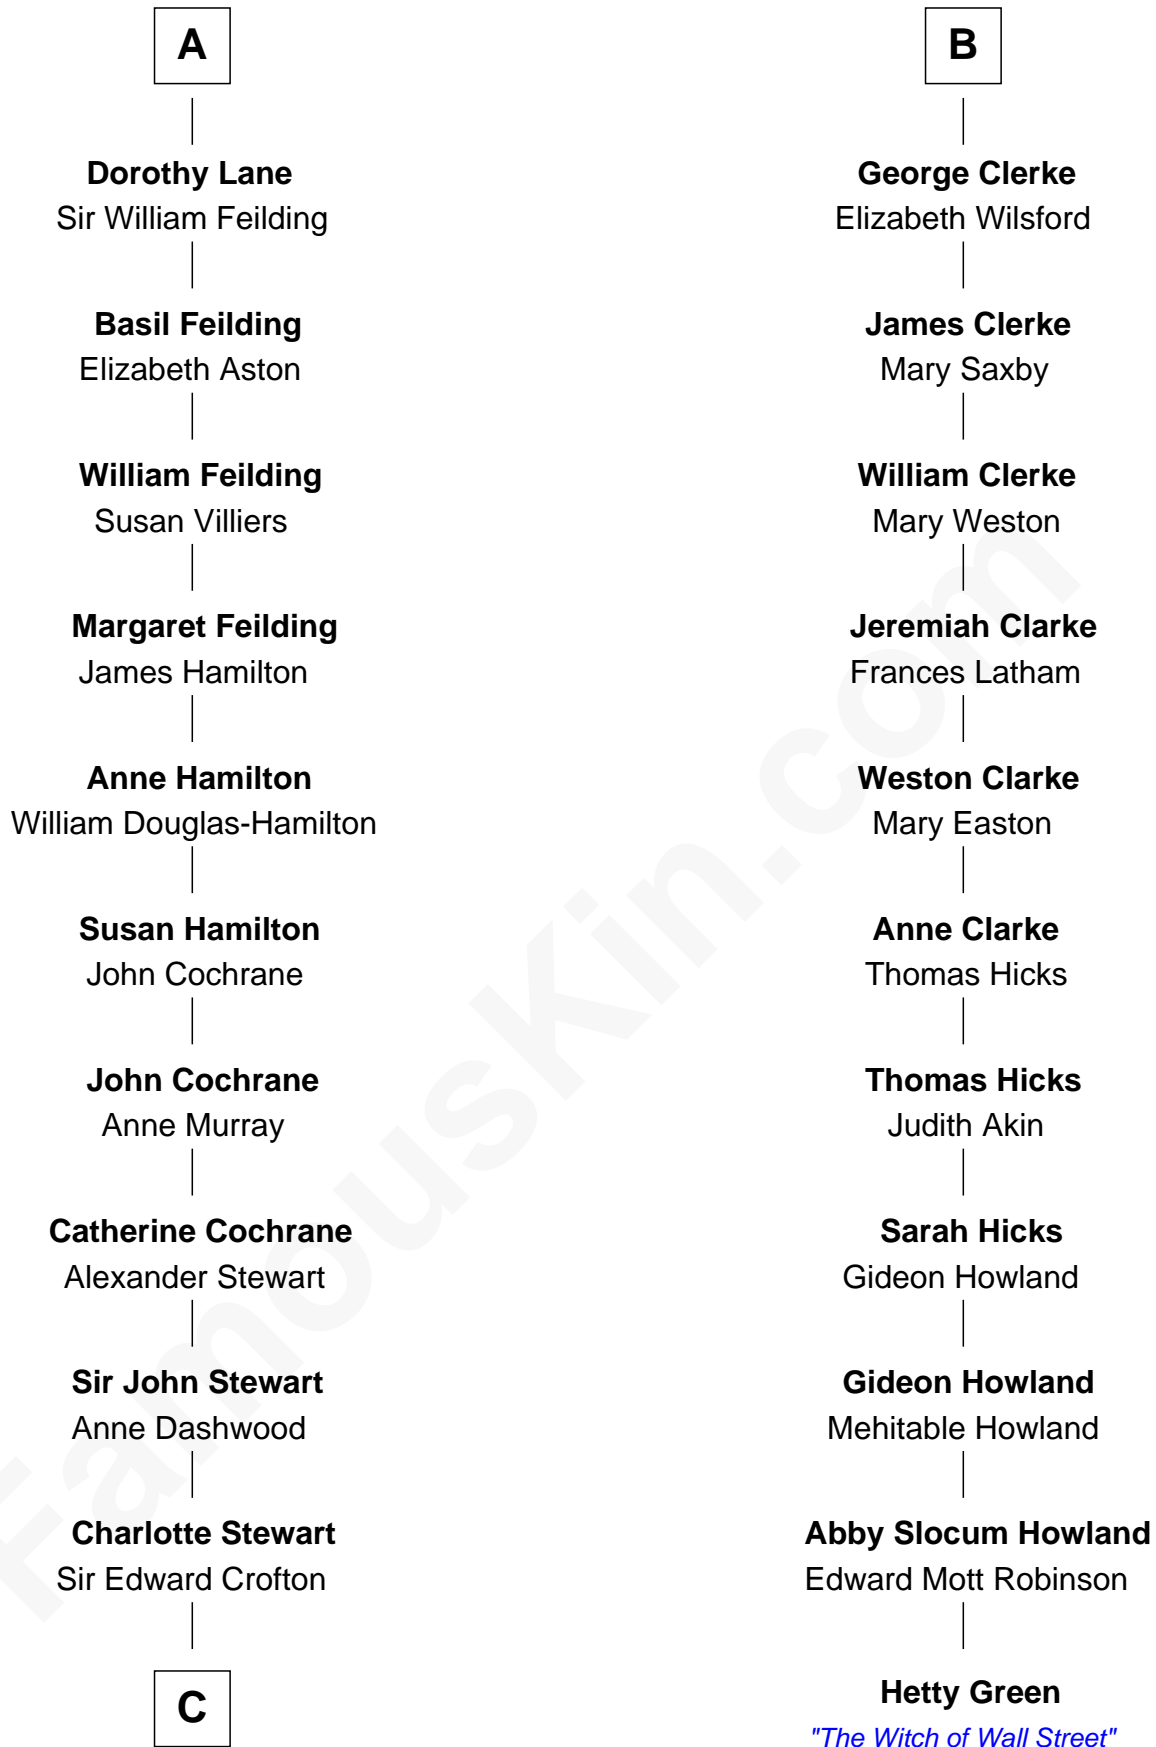

FamousKin.com Relationship Chart of

Guy Ritchie

British Filmmaker

17th cousin 4 times removed of

Hetty Green

"The Witch of Wall Street"

Sir Thebaud de Verdun

*with wife
Maud Mortimer*

Alice Tunstall

Sir William Parr

Elizabeth FitzHugh

William Parr

Mary Salisbury

Maud Parr

Sir Ralph Lane

A

Sir Thomas Ferrers

Elizabeth Freville

Sir Henry Ferrers

Margaret Heckstall

Elizabeth Ferrers

James Clerke

B

C