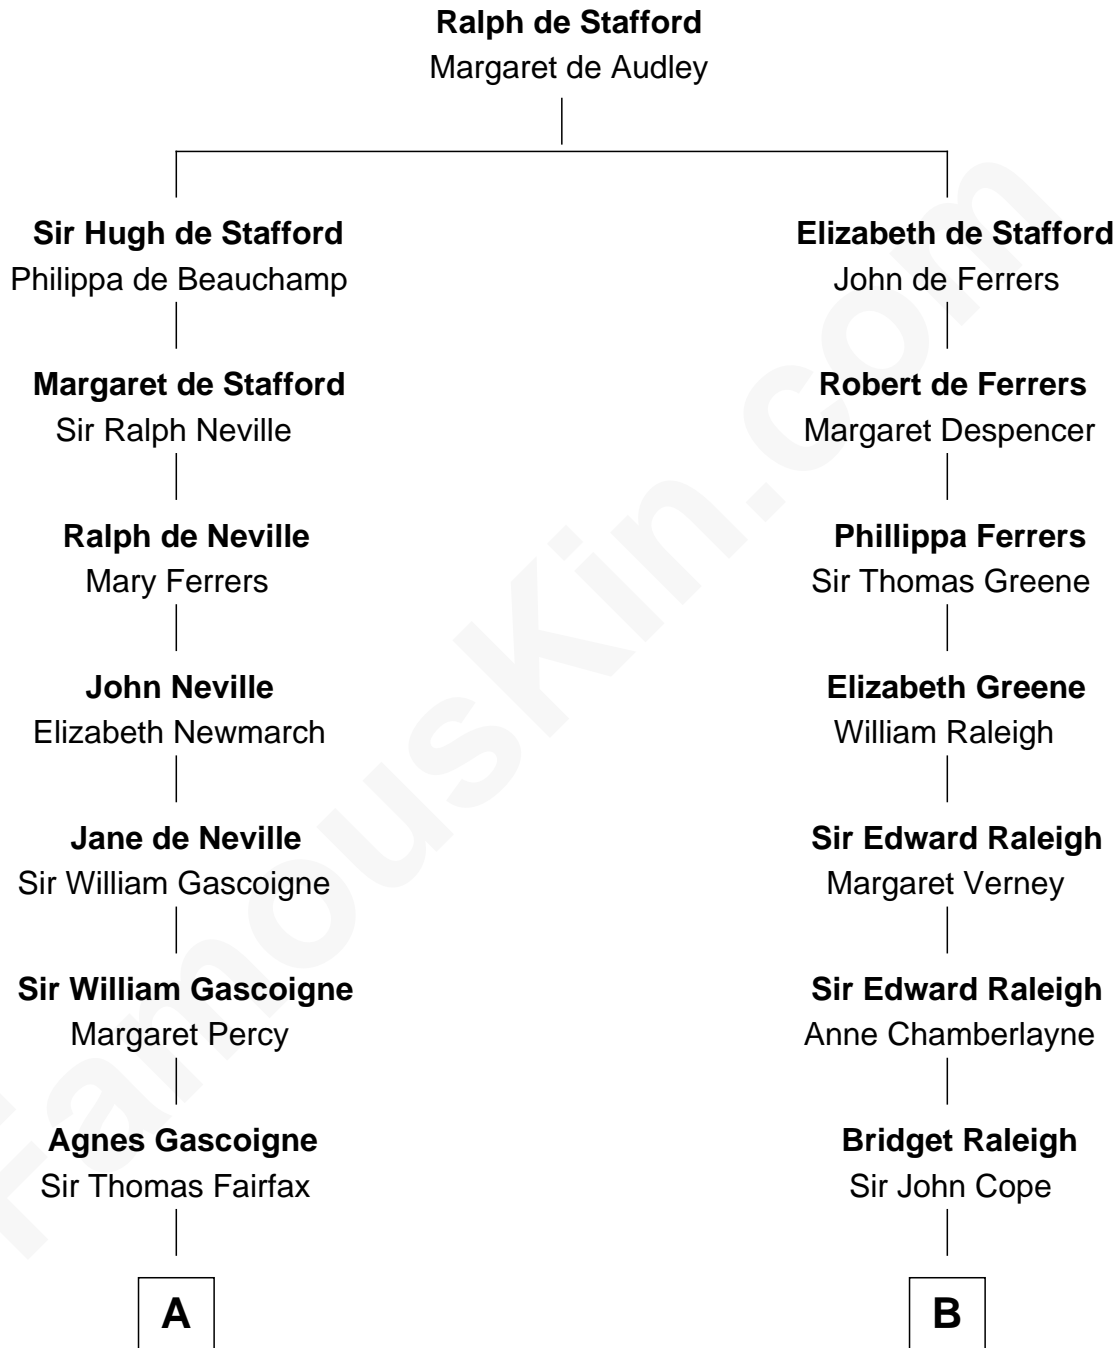

FamousKin.com Relationship Chart of

Guy Ritchie

British Filmmaker

17th cousin 3 times removed of

Hetty Green

"The Witch of Wall Street"

C

—
Edith Jane Martineau
Vivian Guy Ouseley McLaughlin

—
Doris Margaretta McLaughlin
Stuart John Ritchie

—
John Vivian Ritchie
Amber Mary Parkinson

—
Guy Ritchie
British Filmmaker

FamousKin.com