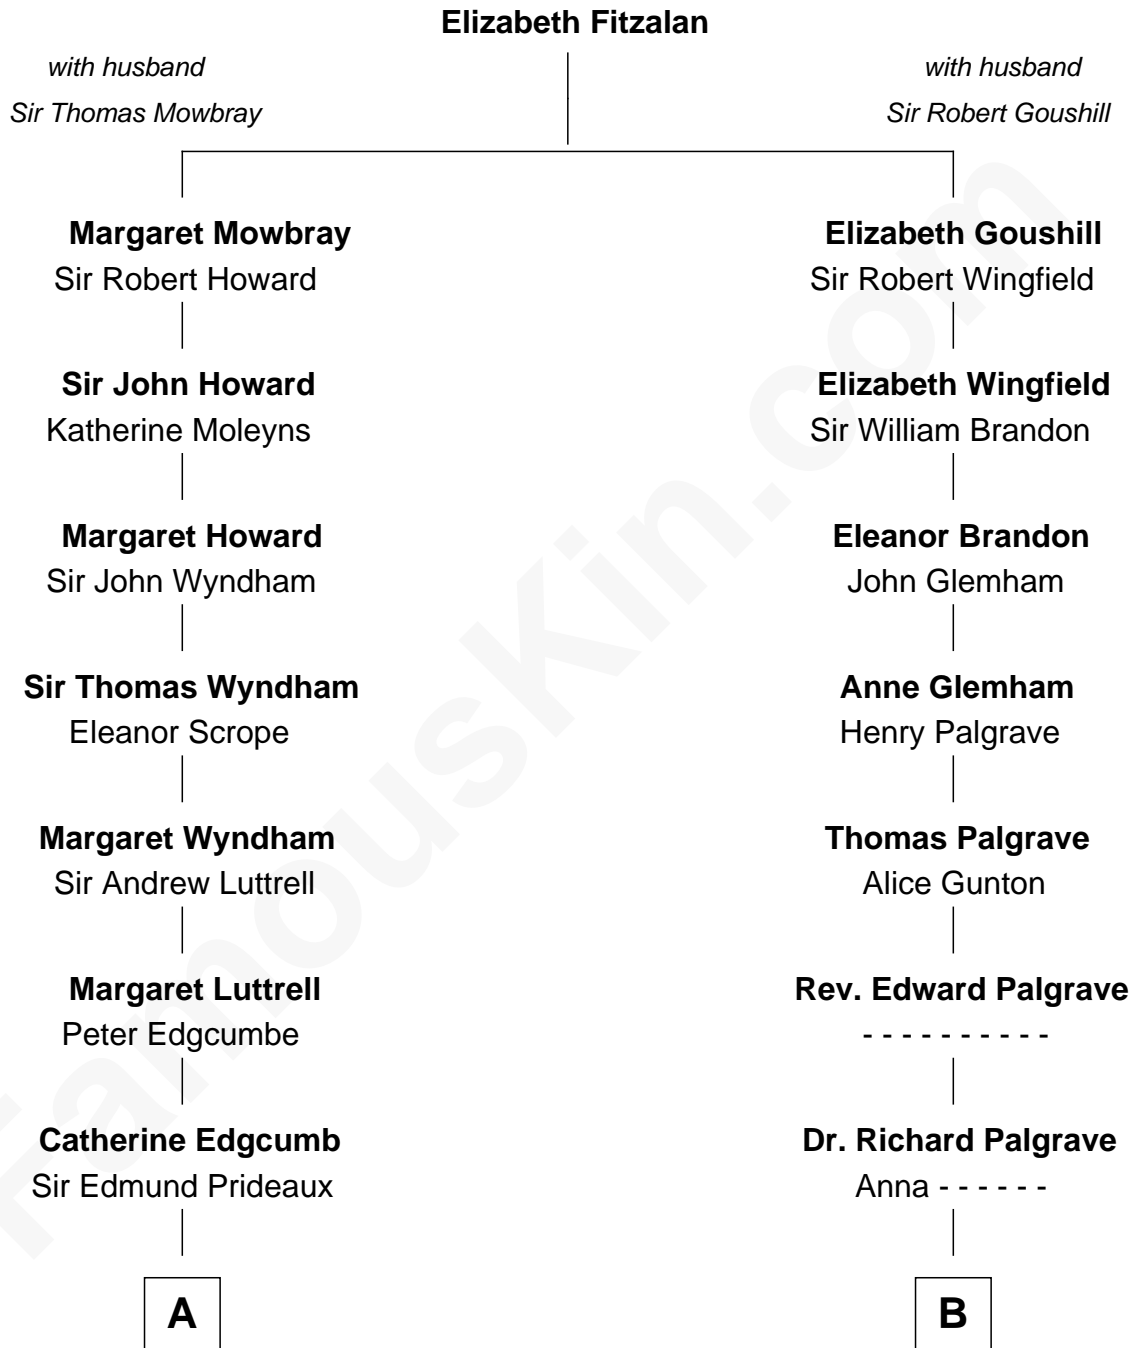

FamousKin.com Relationship Chart of

Guy Ritchie

British Filmmaker

15th cousin 3 times removed of

Hetty Green

"The Witch of Wall Street"

C

—
John Vivian Ritchie
Amber Mary Parkinson

—
Guy Ritchie
British Filmmaker

FamousKin.com