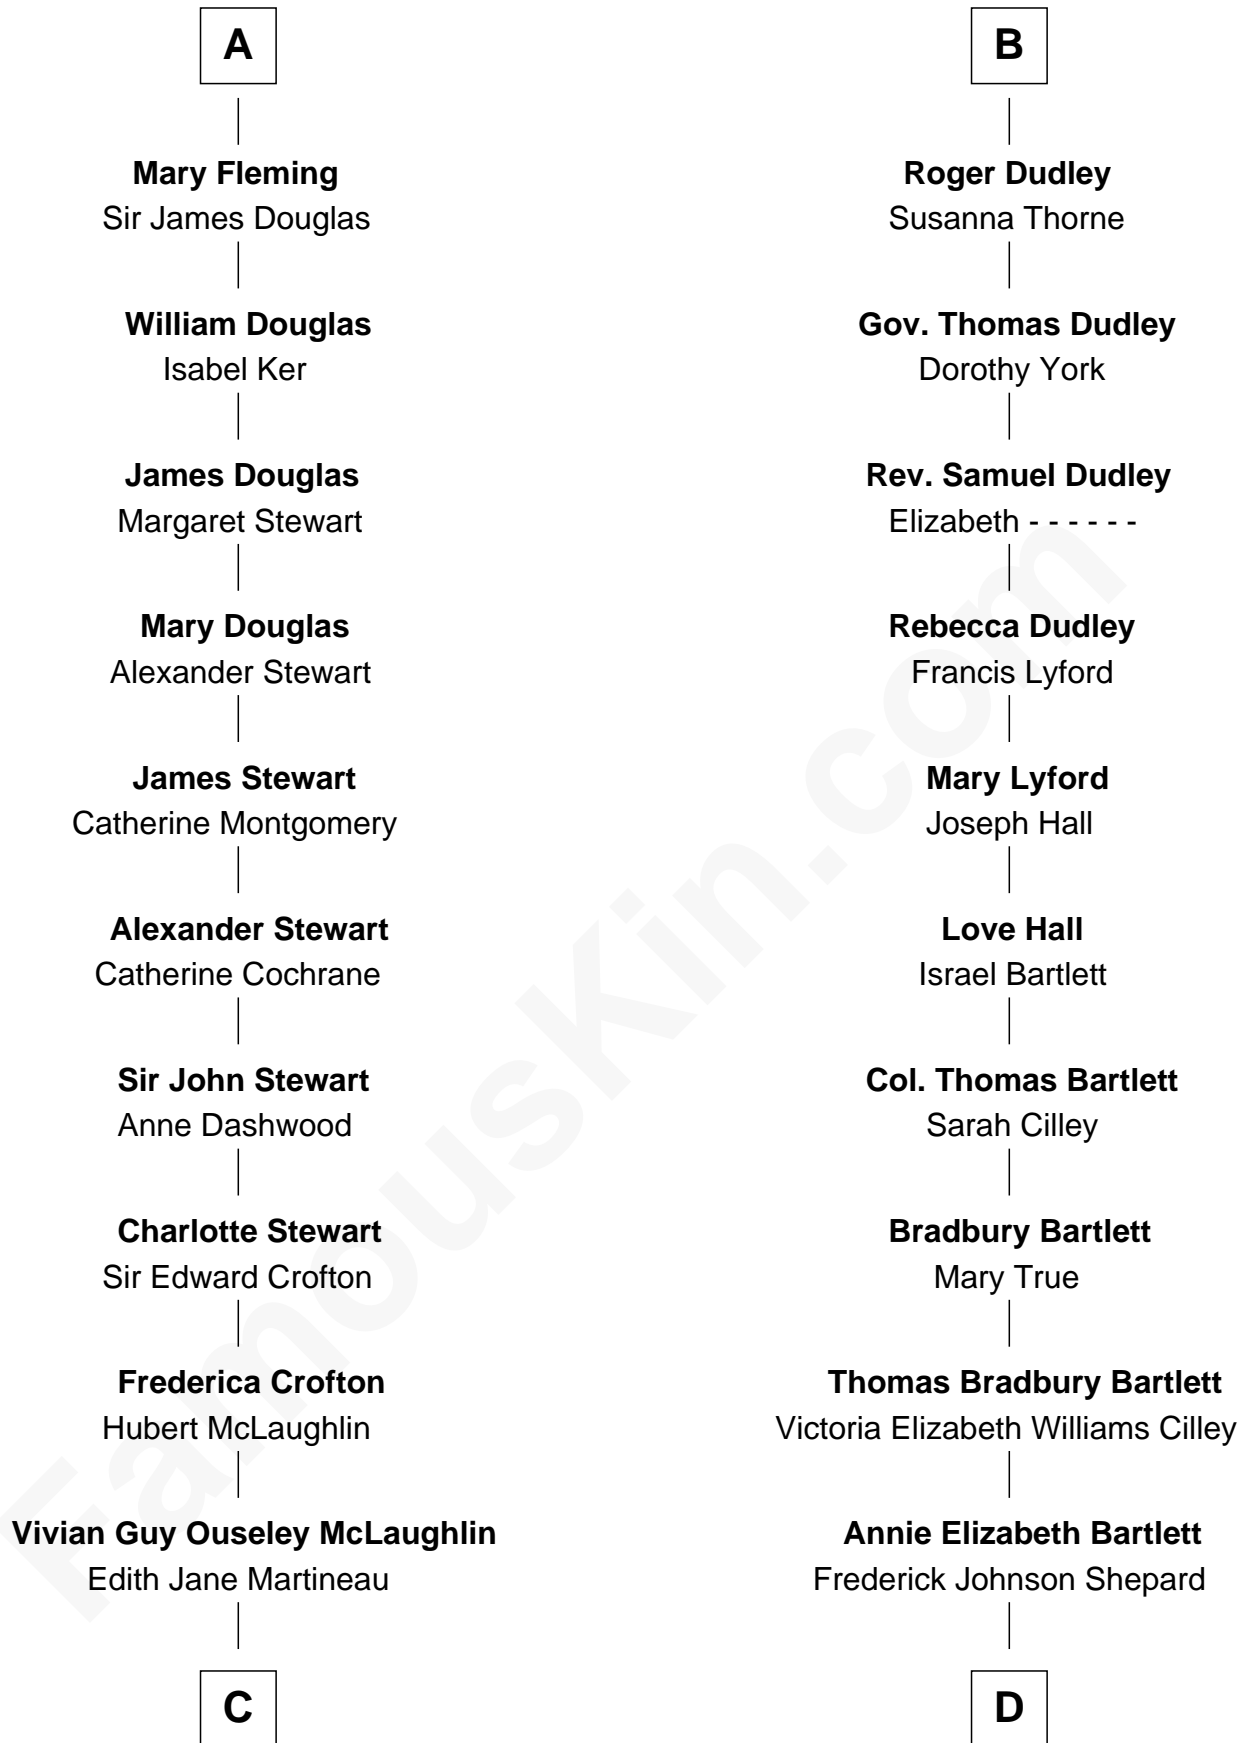

FamousKin.com Relationship Chart of

Guy Ritchie

British Filmmaker

18th cousin 1 time removed of

Alan Shepard

Mercury and Apollo Astronaut

FamousKin.com