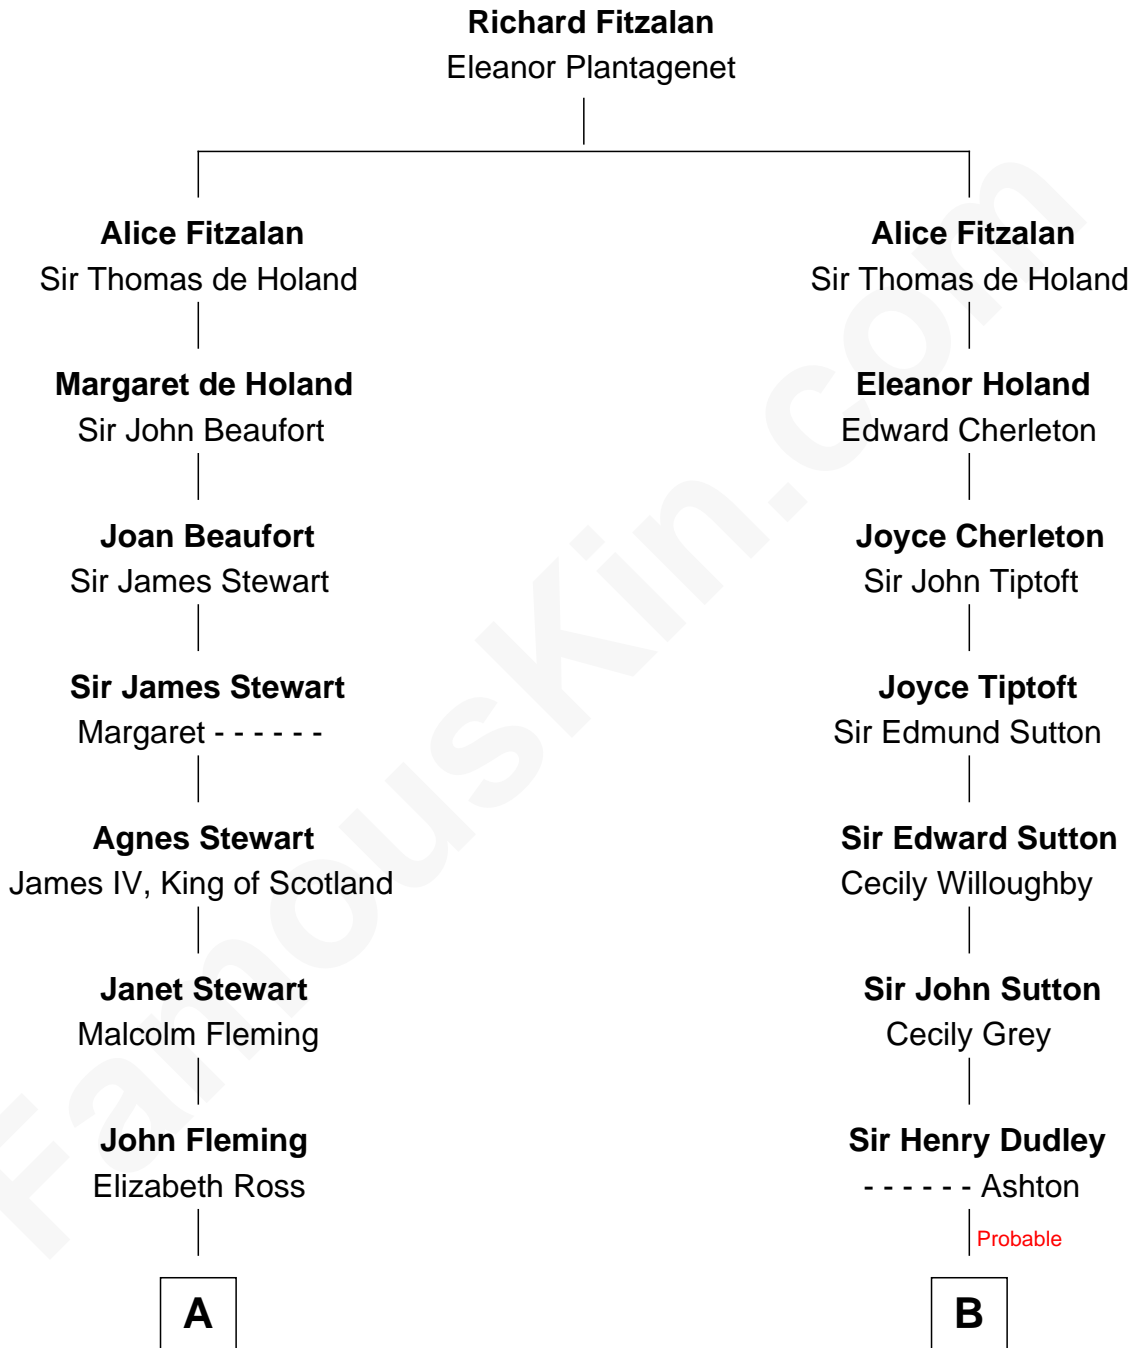

FamousKin.com Relationship Chart of

Guy Ritchie

British Filmmaker

18th cousin 1 time removed of

Alan Shepard

Mercury and Apollo Astronaut

FamousKin.com