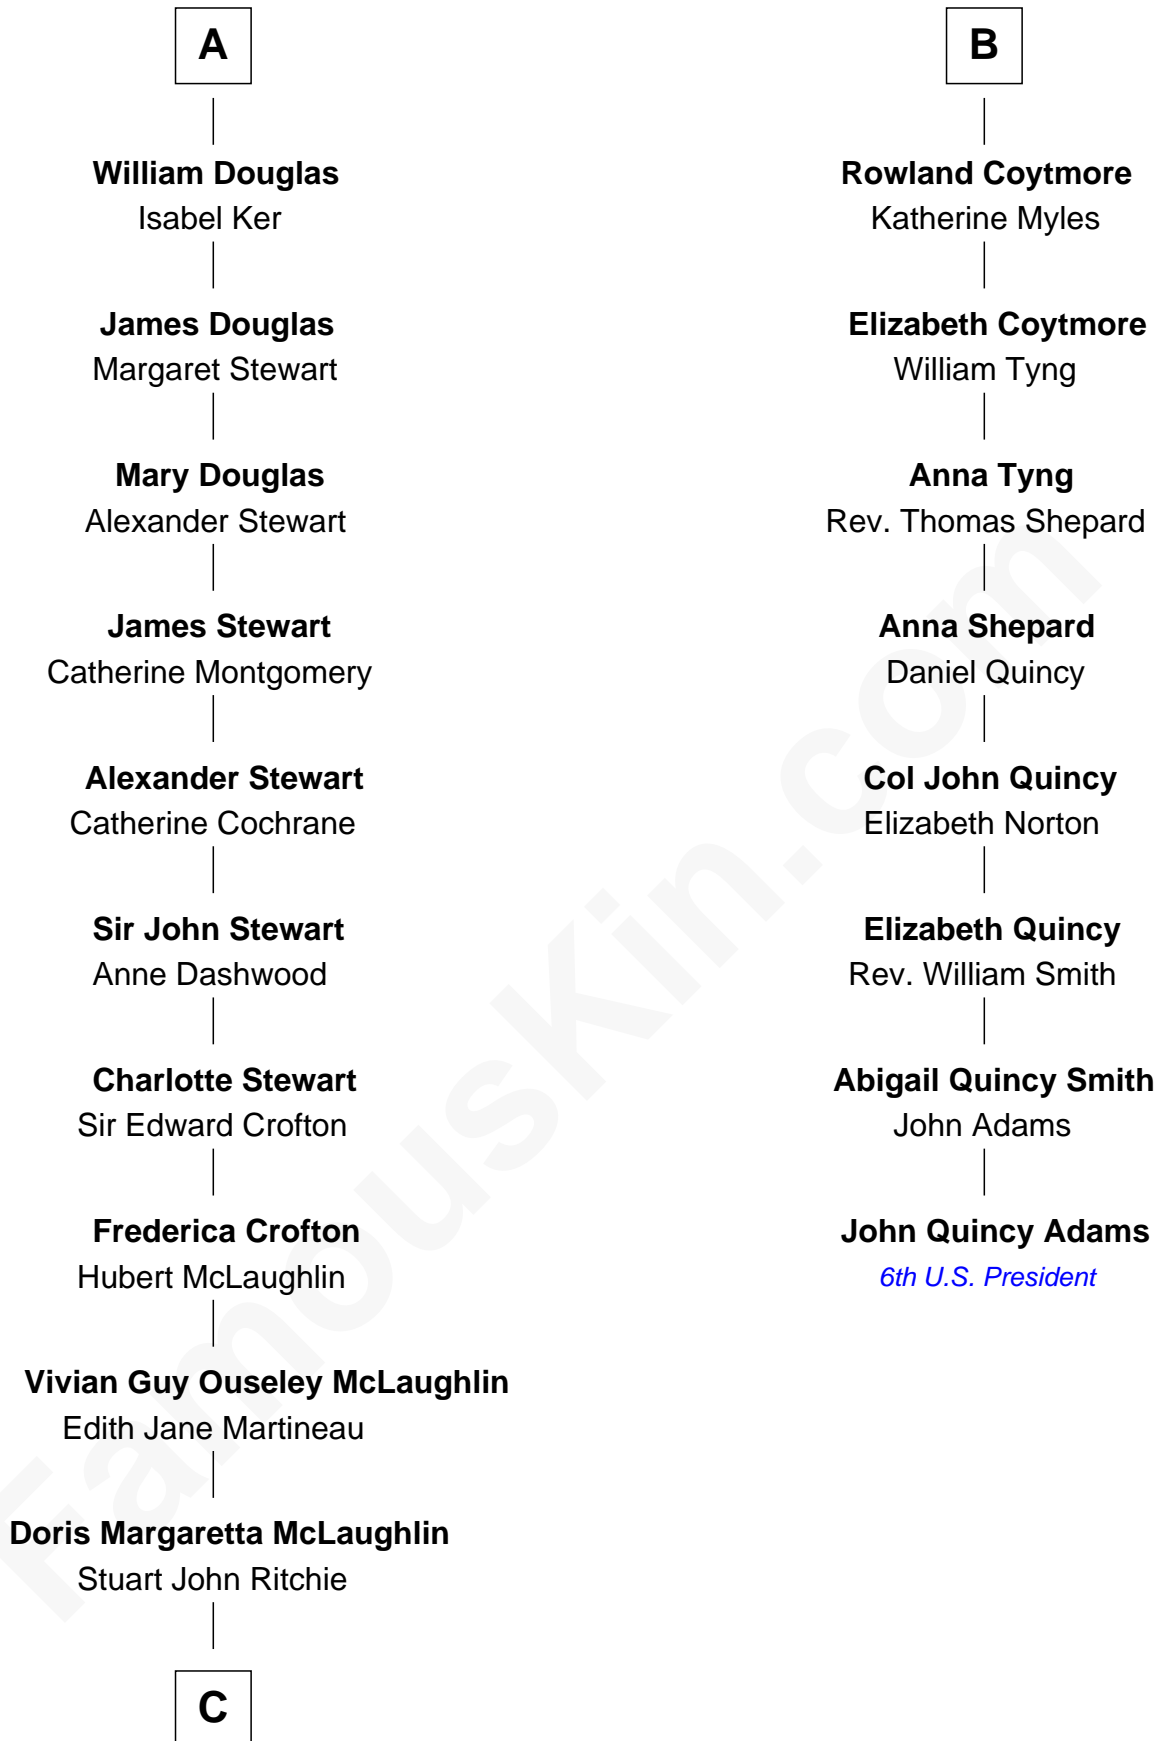

# FamousKin.com Relationship Chart of

**Guy Ritchie**

*British Filmmaker*

14th cousin 4 times removed of

**John Quincy Adams**

*6th U.S. President*

**John of Gaunt**

Katherine Roet

**C**

—  
**John Vivian Ritchie**  
Amber Mary Parkinson

—  
**Guy Ritchie**  
*British Filmmaker*

FamousKin.com