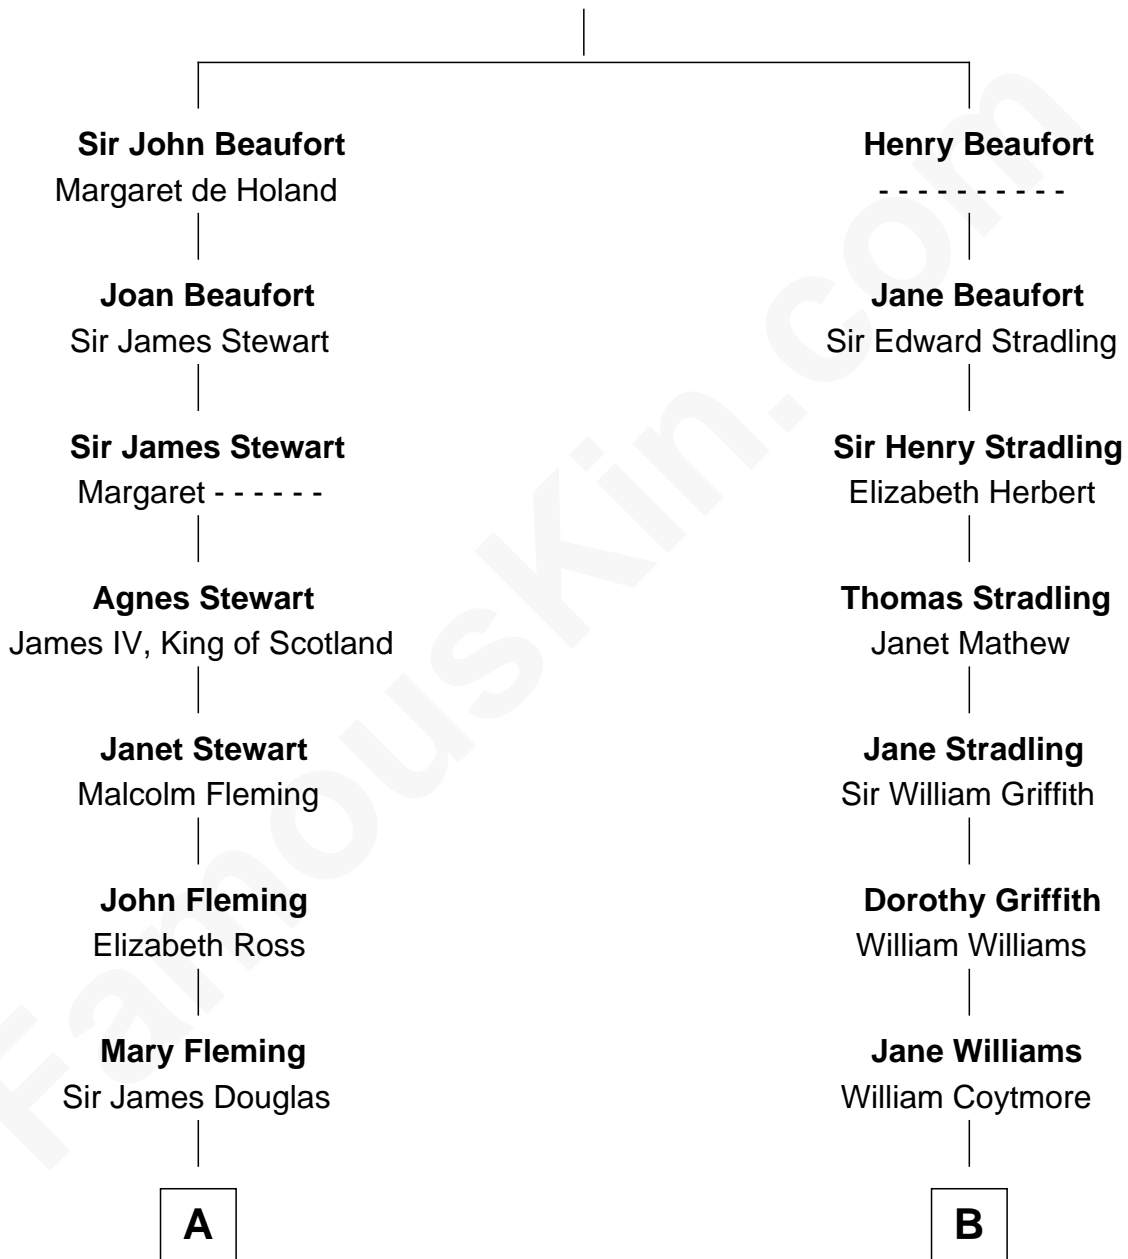

# FamousKin.com Relationship Chart of

**Guy Ritchie**

*British Filmmaker*

14th cousin 4 times removed of

**John Quincy Adams**

*6th U.S. President*

**John of Gaunt**

Katherine Roet

**C**

—  
**John Vivian Ritchie**  
Amber Mary Parkinson

—  
**Guy Ritchie**  
*British Filmmaker*

FamousKin.com