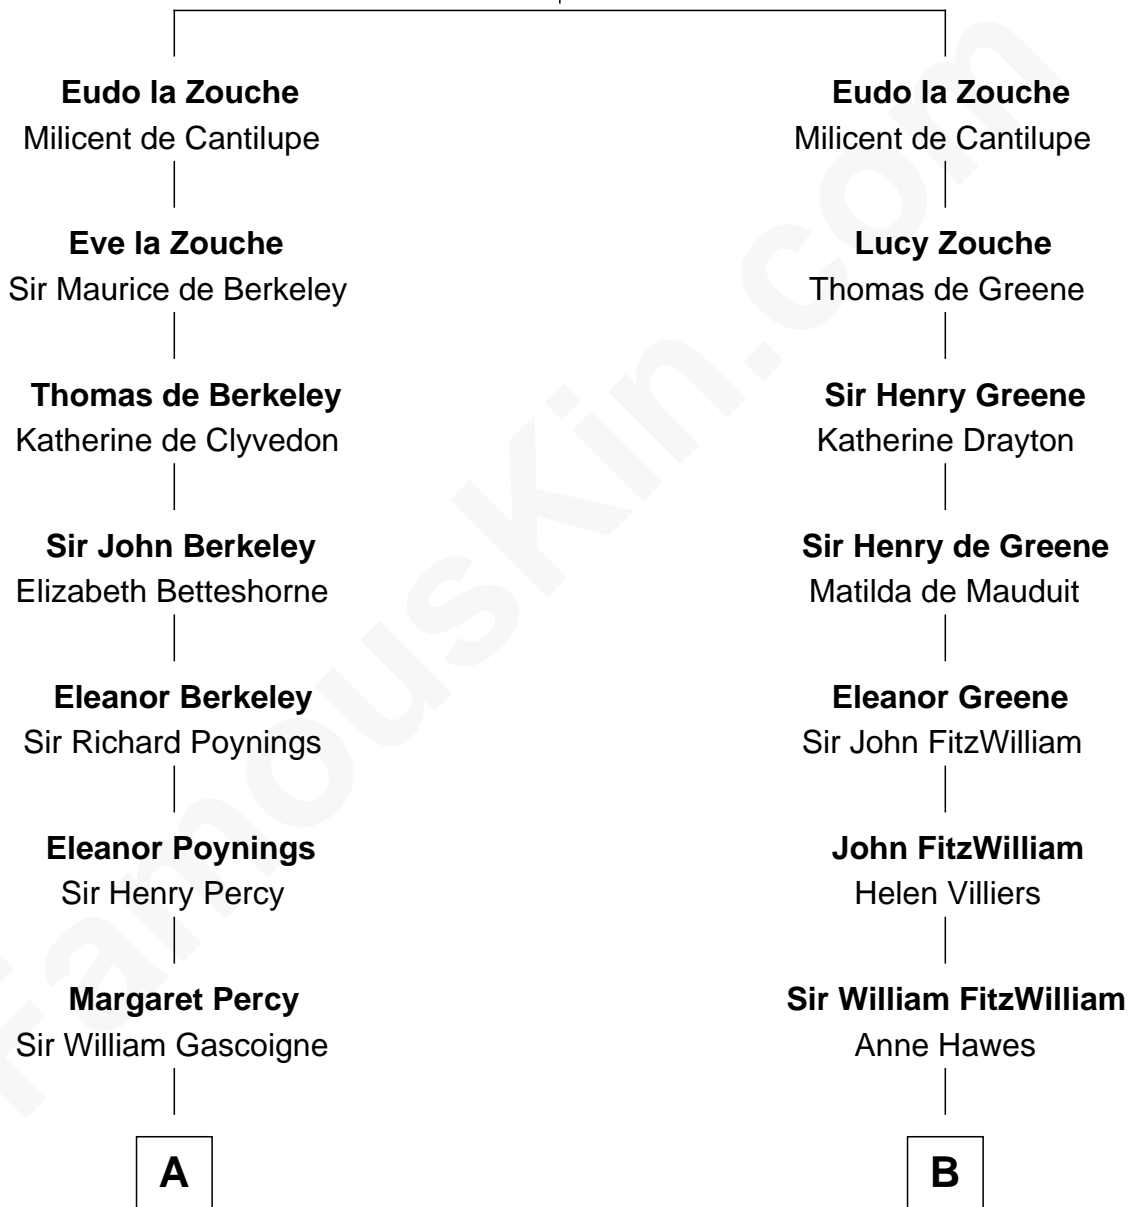

# FamousKin.com Relationship Chart of

**Guy Ritchie**

*British Filmmaker*

16th cousin 5 times removed of

**John Quincy Adams**

*6th U.S. President*

**Roger la Zouche**

Margaret - - - - -

**C**

**William Martineau**  
Margaretta Sarah Mason

**Edith Jane Martineau**  
Vivian Guy Ouseley McLaughlin

**Doris Margaretta McLaughlin**  
Stuart John Ritchie

**John Vivian Ritchie**  
Amber Mary Parkinson