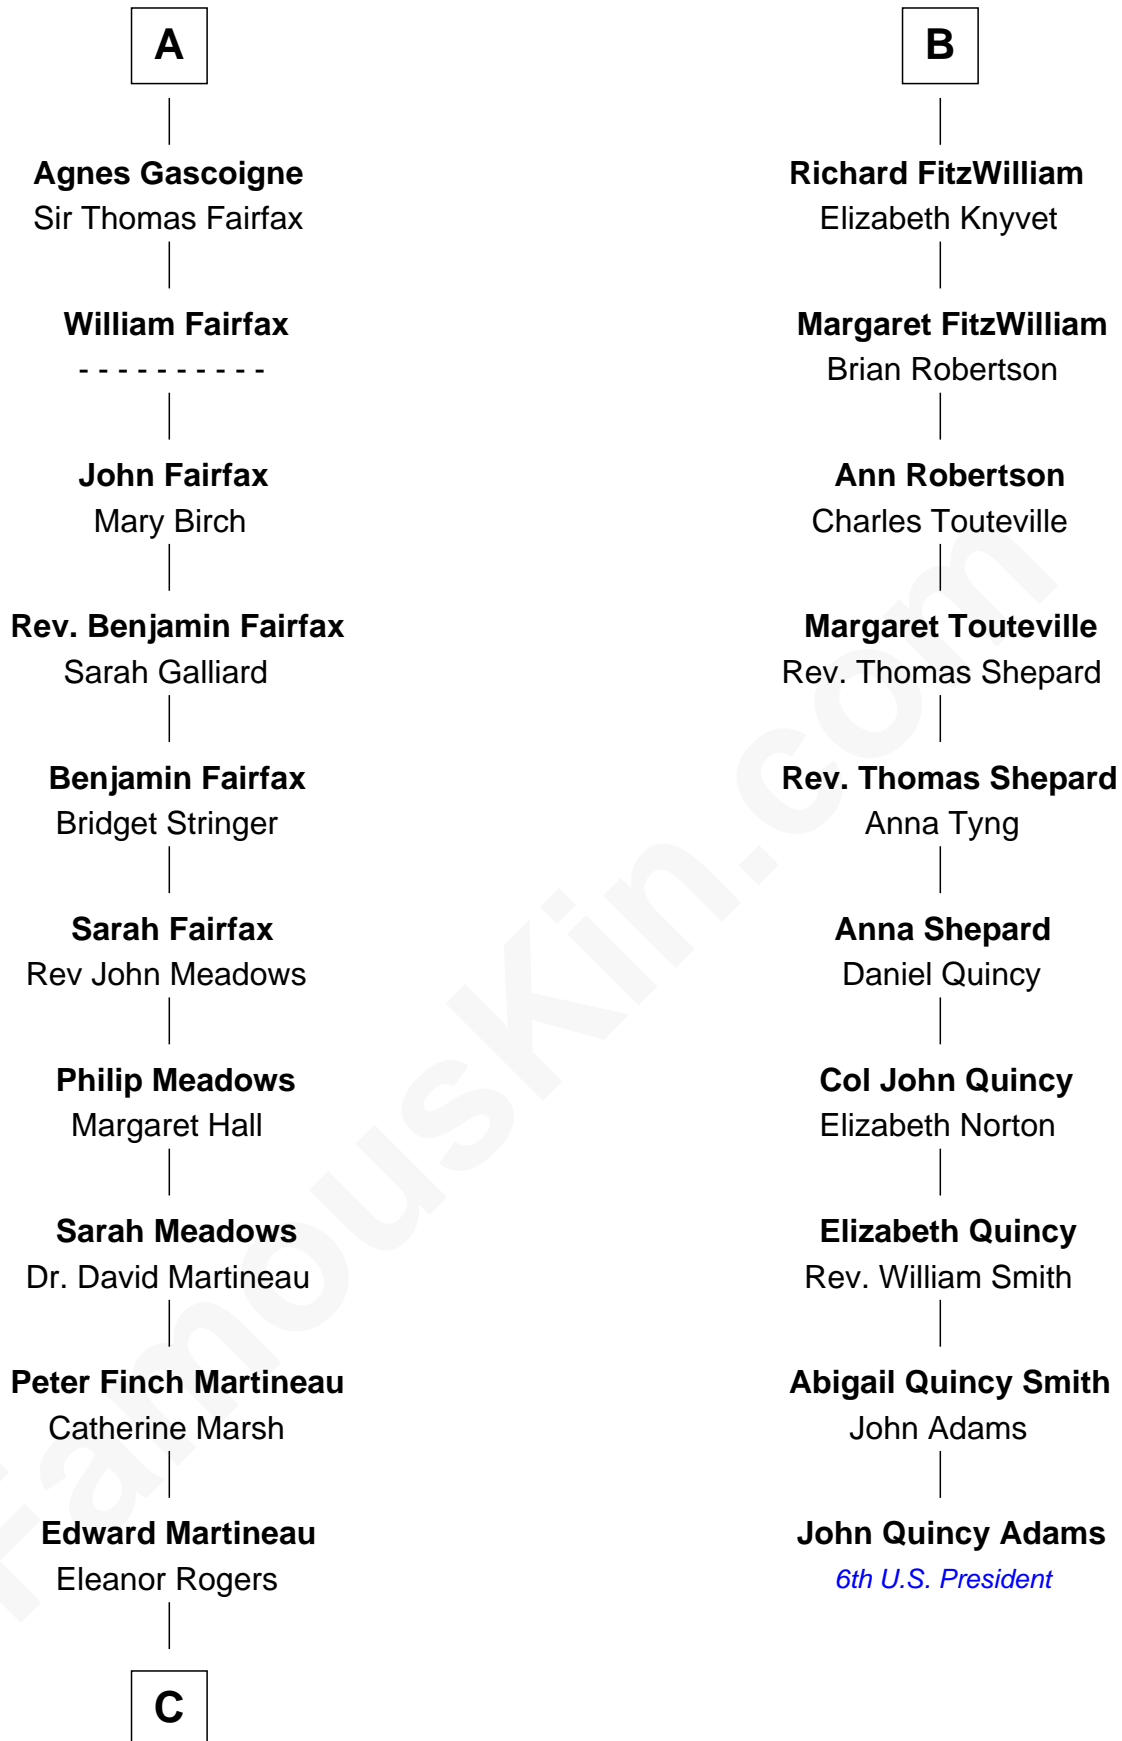

FamousKin.com Relationship Chart of

Guy Ritchie

British Filmmaker

16th cousin 5 times removed of

John Quincy Adams

6th U.S. President

Sir William de Cantilupe

Eve de Braiose

C

William Martineau
Margaretta Sarah Mason

Edith Jane Martineau
Vivian Guy Ouseley McLaughlin

Doris Margaretta McLaughlin
Stuart John Ritchie

John Vivian Ritchie
Amber Mary Parkinson

Guy Ritchie
British Filmmaker