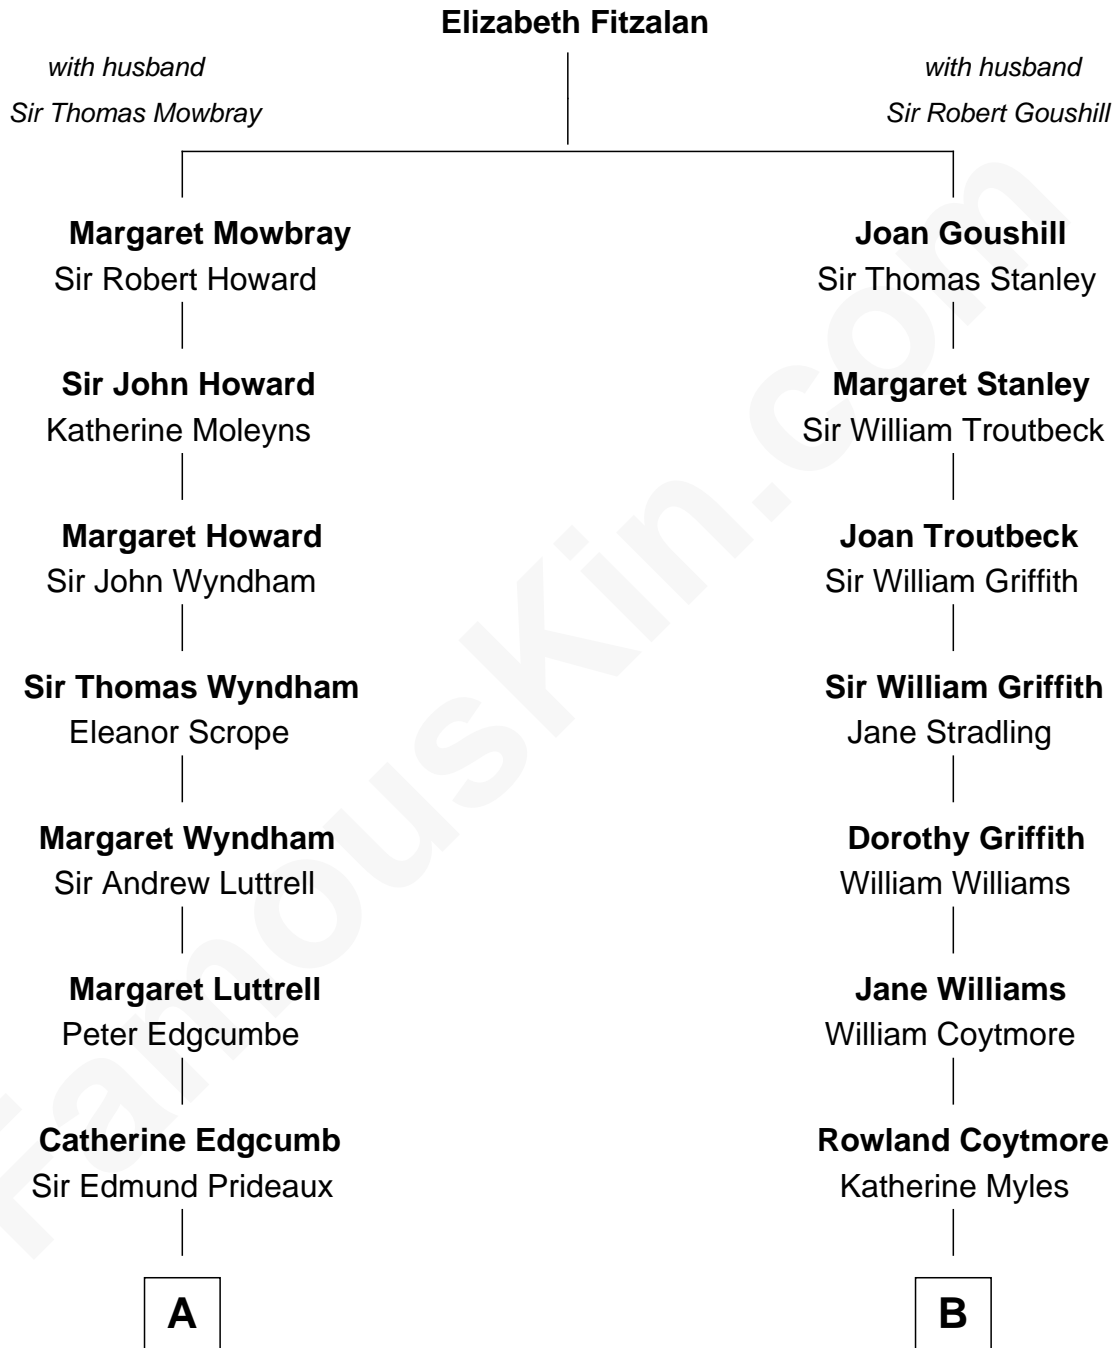

FamousKin.com Relationship Chart of

Guy Ritchie

British Filmmaker

13th cousin 5 times removed of

John Quincy Adams

6th U.S. President

C

—
John Vivian Ritchie
Amber Mary Parkinson