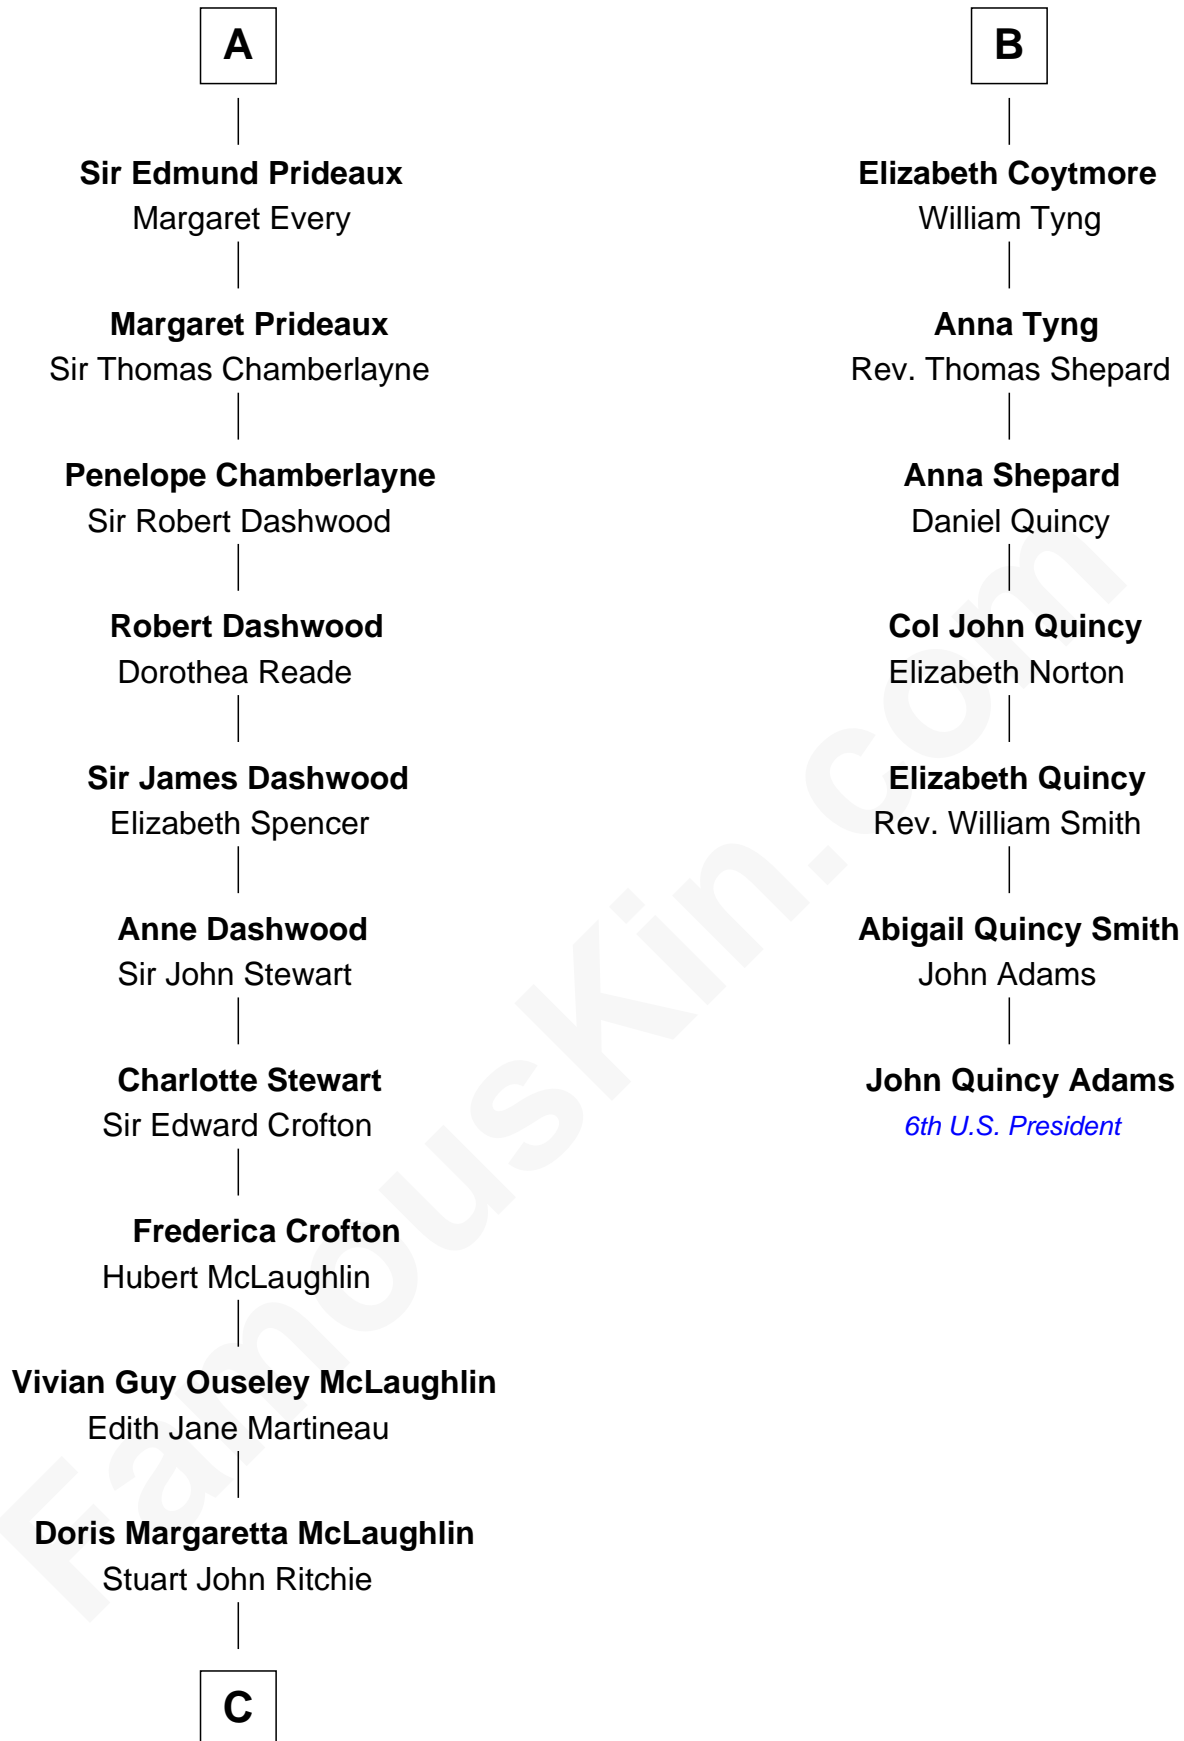

FamousKin.com Relationship Chart of

Guy Ritchie

British Filmmaker

13th cousin 5 times removed of

John Quincy Adams

6th U.S. President

C

—
John Vivian Ritchie
Amber Mary Parkinson