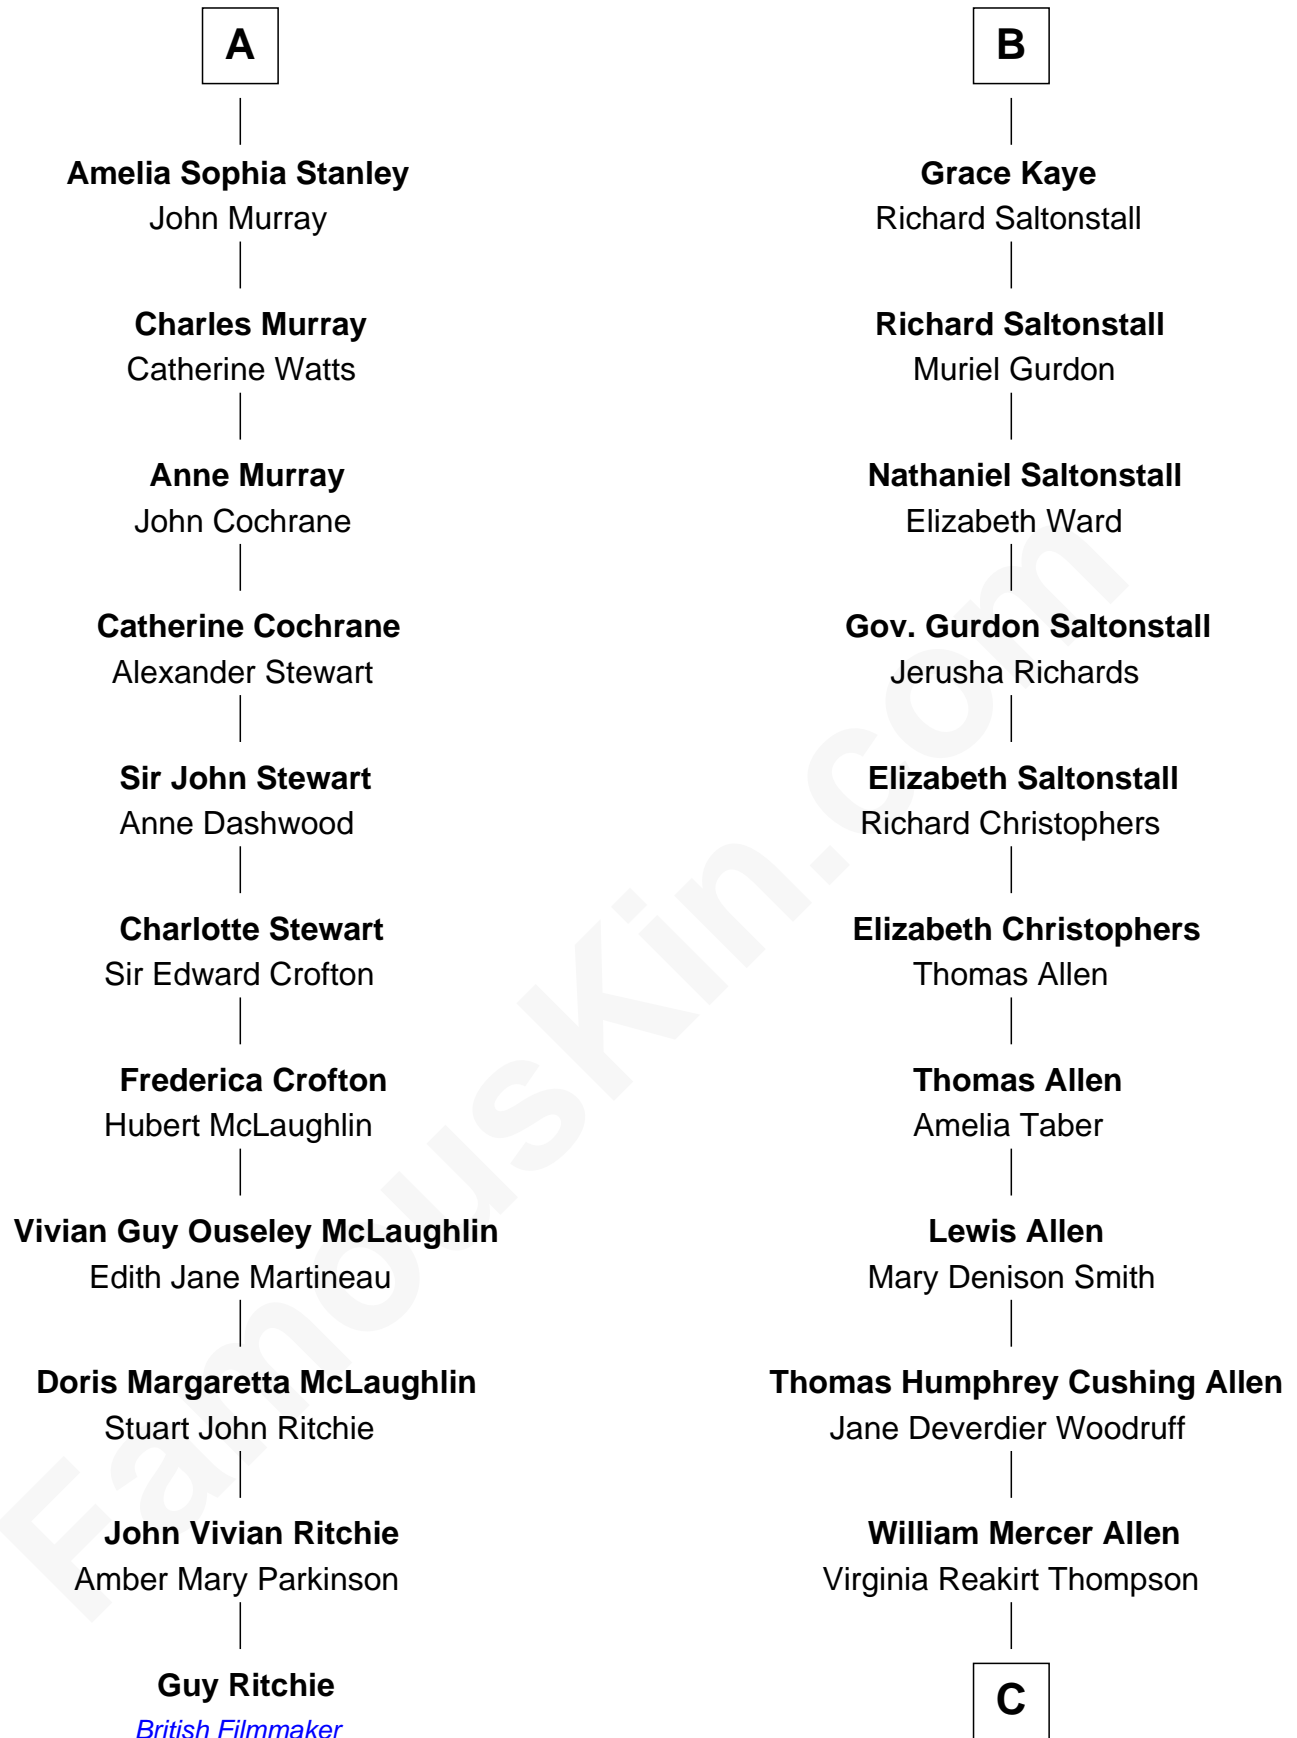

FamousKin.com Relationship Chart of

Guy Ritchie

British Filmmaker

17th cousin 2 times removed of

Ted Danson

TV Actor - "Cheers", "CSI"

C

Anna Louise Allen
Edward Bridge Danson

Edward Bridge Danson
Jessica Harriet MacMaster

Ted Danson
TV Actor - "Cheers", "CSI"

FamousKin.com