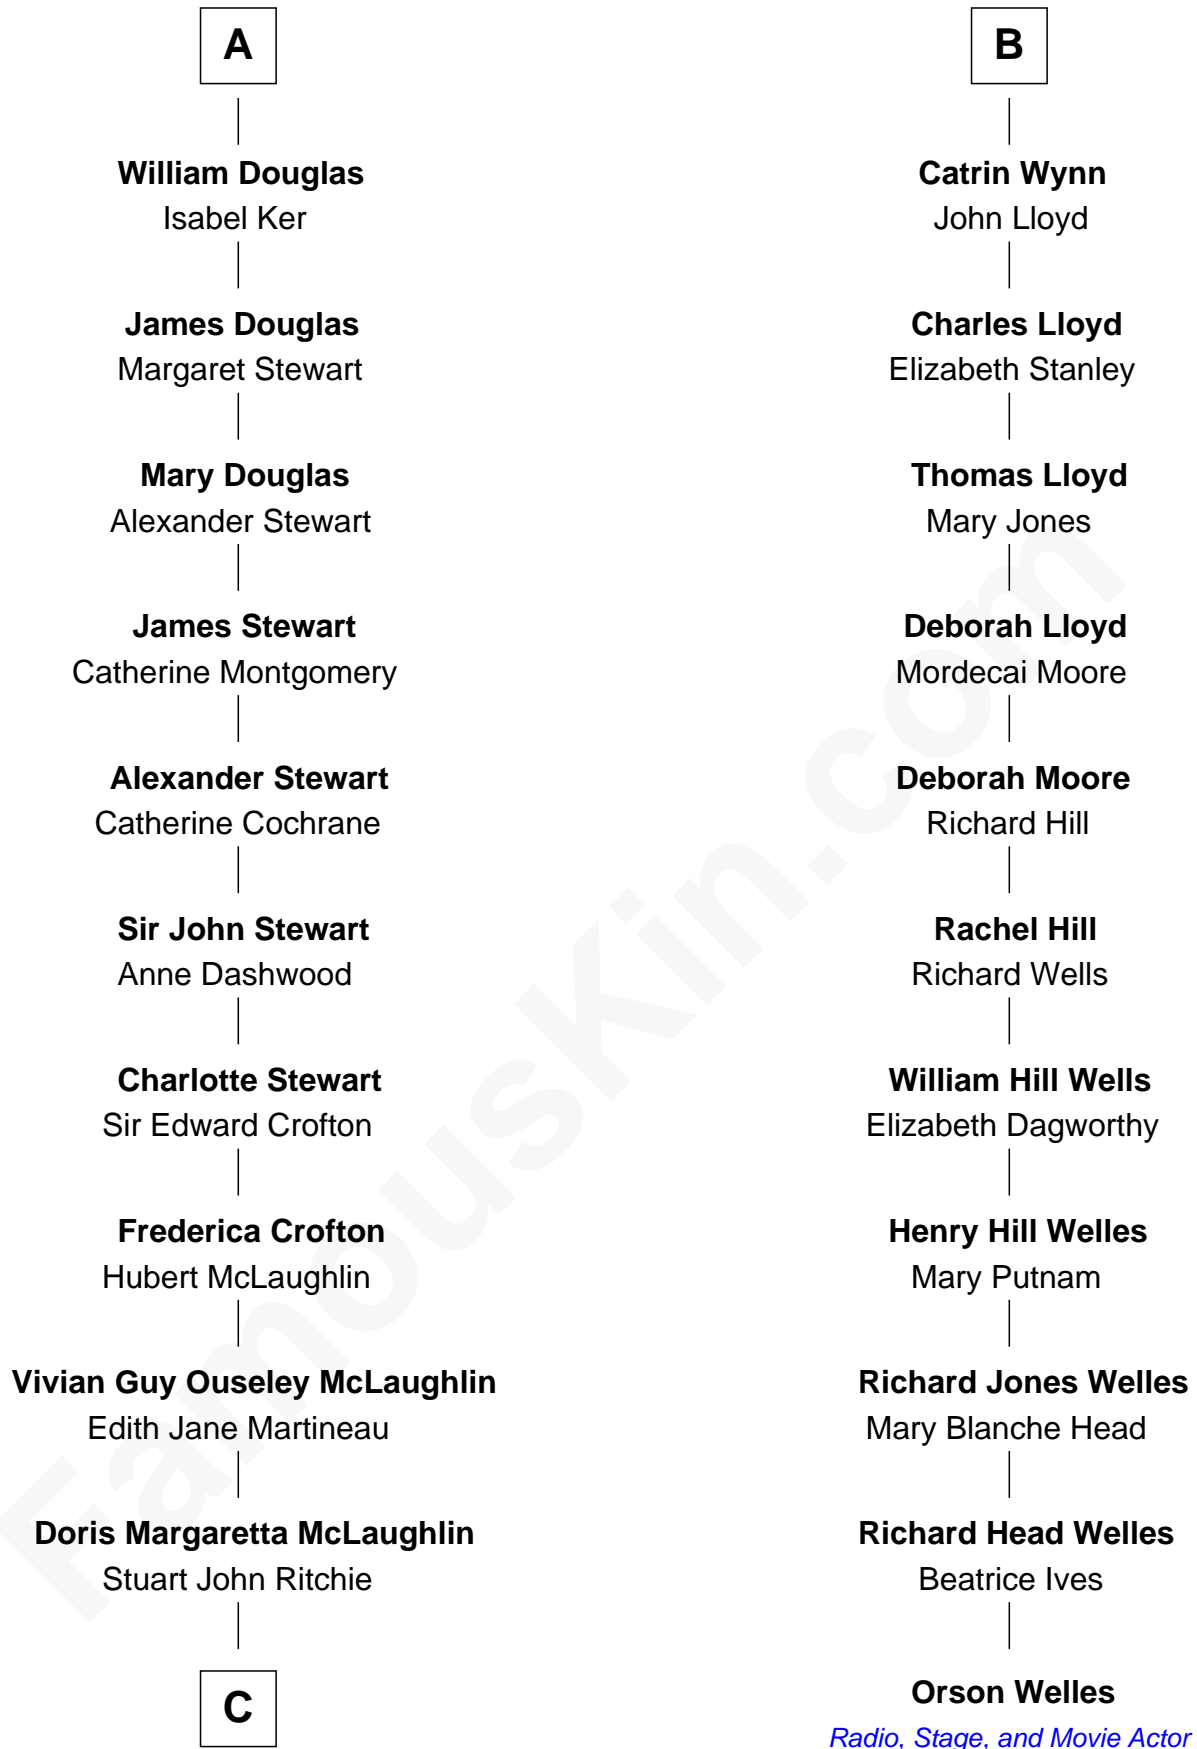

FamousKin.com Relationship Chart of

Guy Ritchie

British Filmmaker

17th cousin 1 time removed of

Orson Welles

Radio, Stage, and Movie Actor

C

—
John Vivian Ritchie
Amber Mary Parkinson

—
Guy Ritchie
British Filmmaker

FamousKin.com