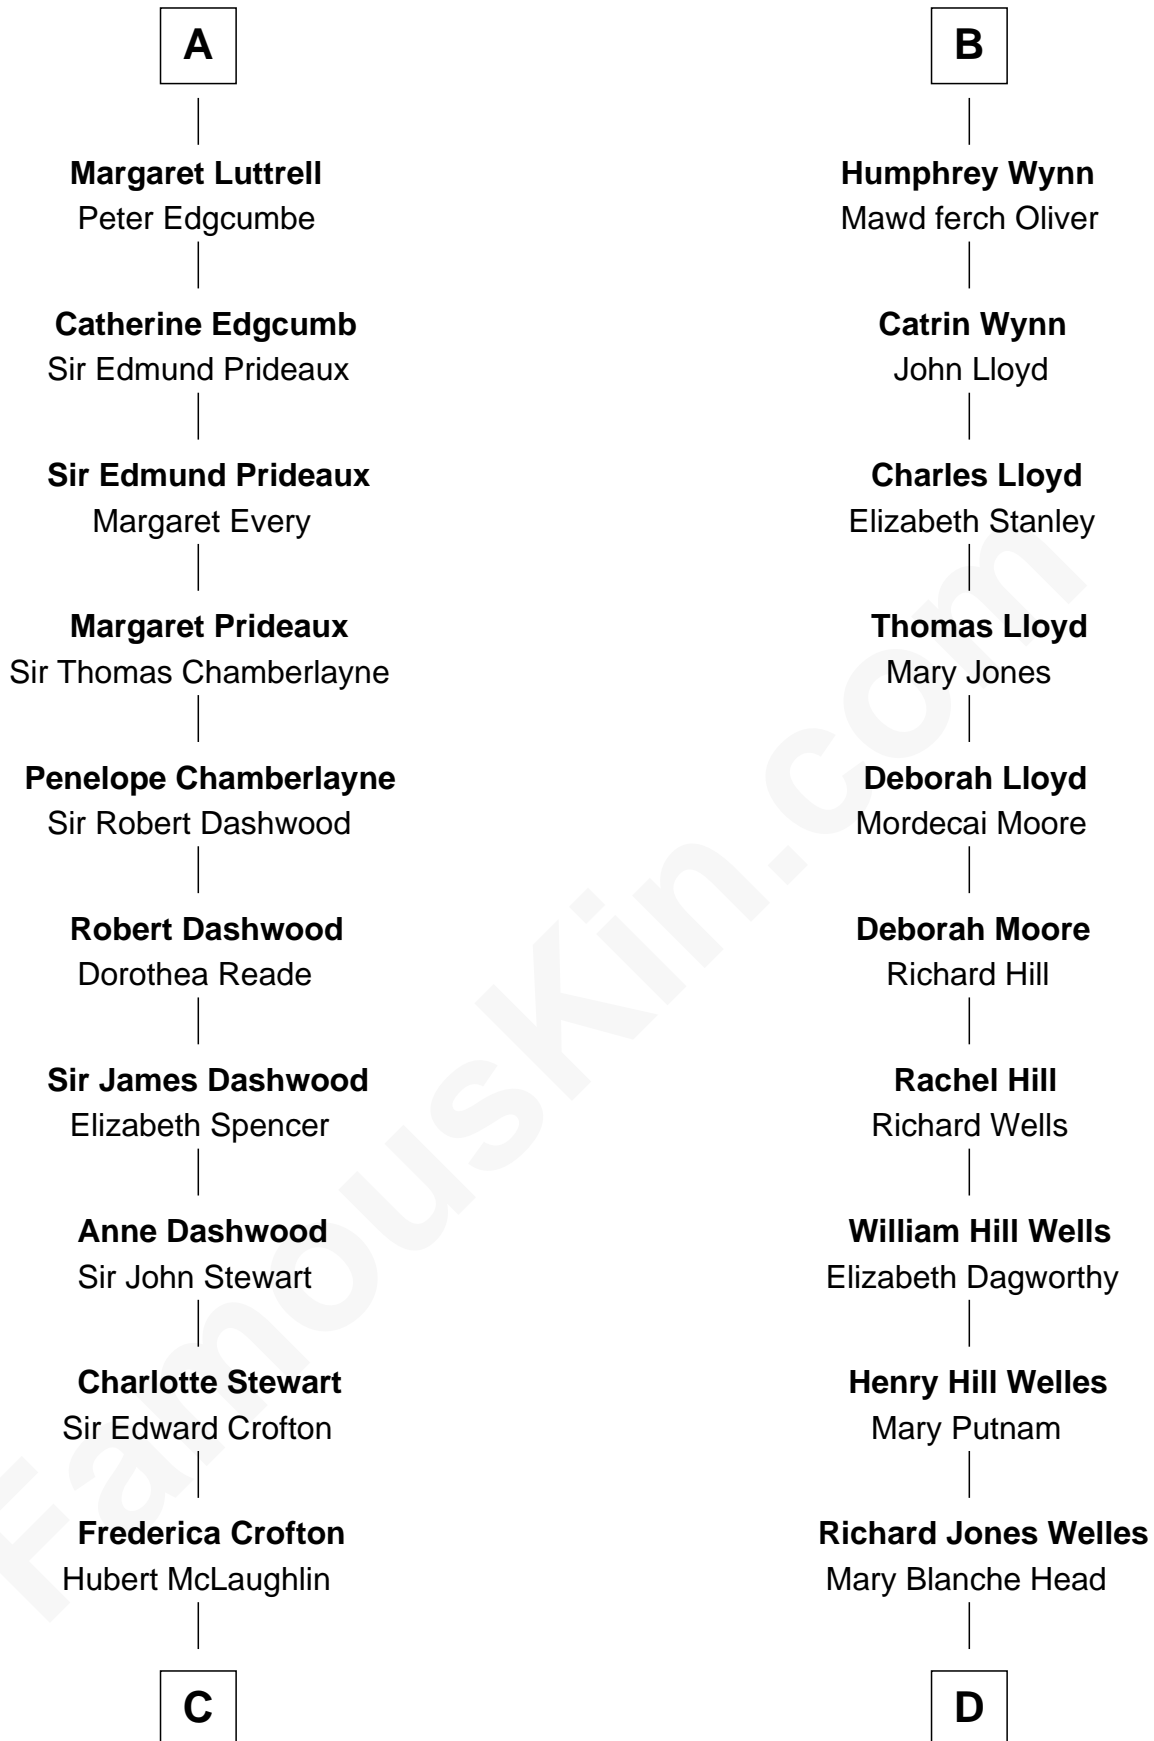

FamousKin.com Relationship Chart of

Guy Ritchie

British Filmmaker

18th cousin 2 times removed of

Orson Welles

Radio, Stage, and Movie Actor

FamousKin.com