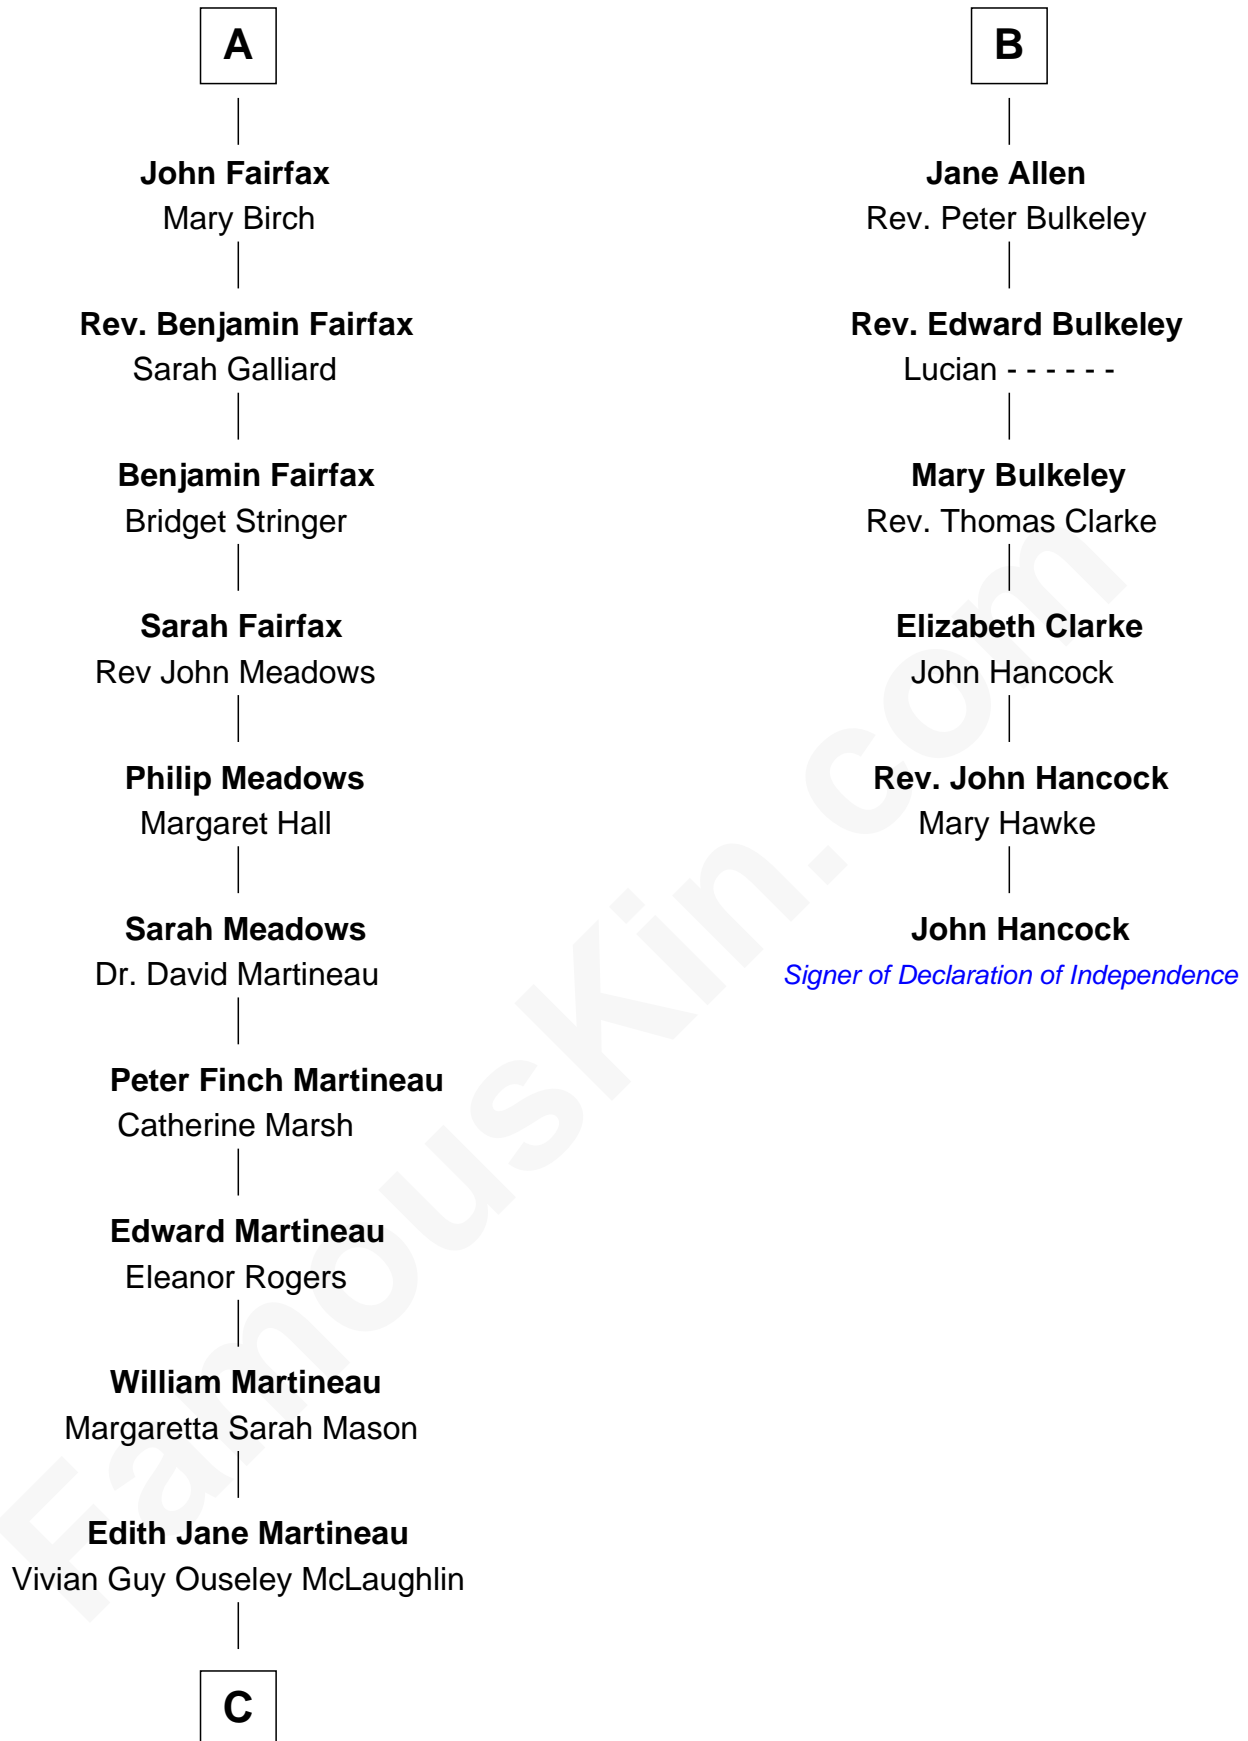

FamousKin.com Relationship Chart of

Guy Ritchie

British Filmmaker

12th cousin 7 times removed of

John Hancock

Signer of the Declaration of Independence

C

—
Doris Margaretta McLaughlin

Stuart John Ritchie

—
John Vivian Ritchie

Amber Mary Parkinson

—
Guy Ritchie

British Filmmaker

FamousKin.com