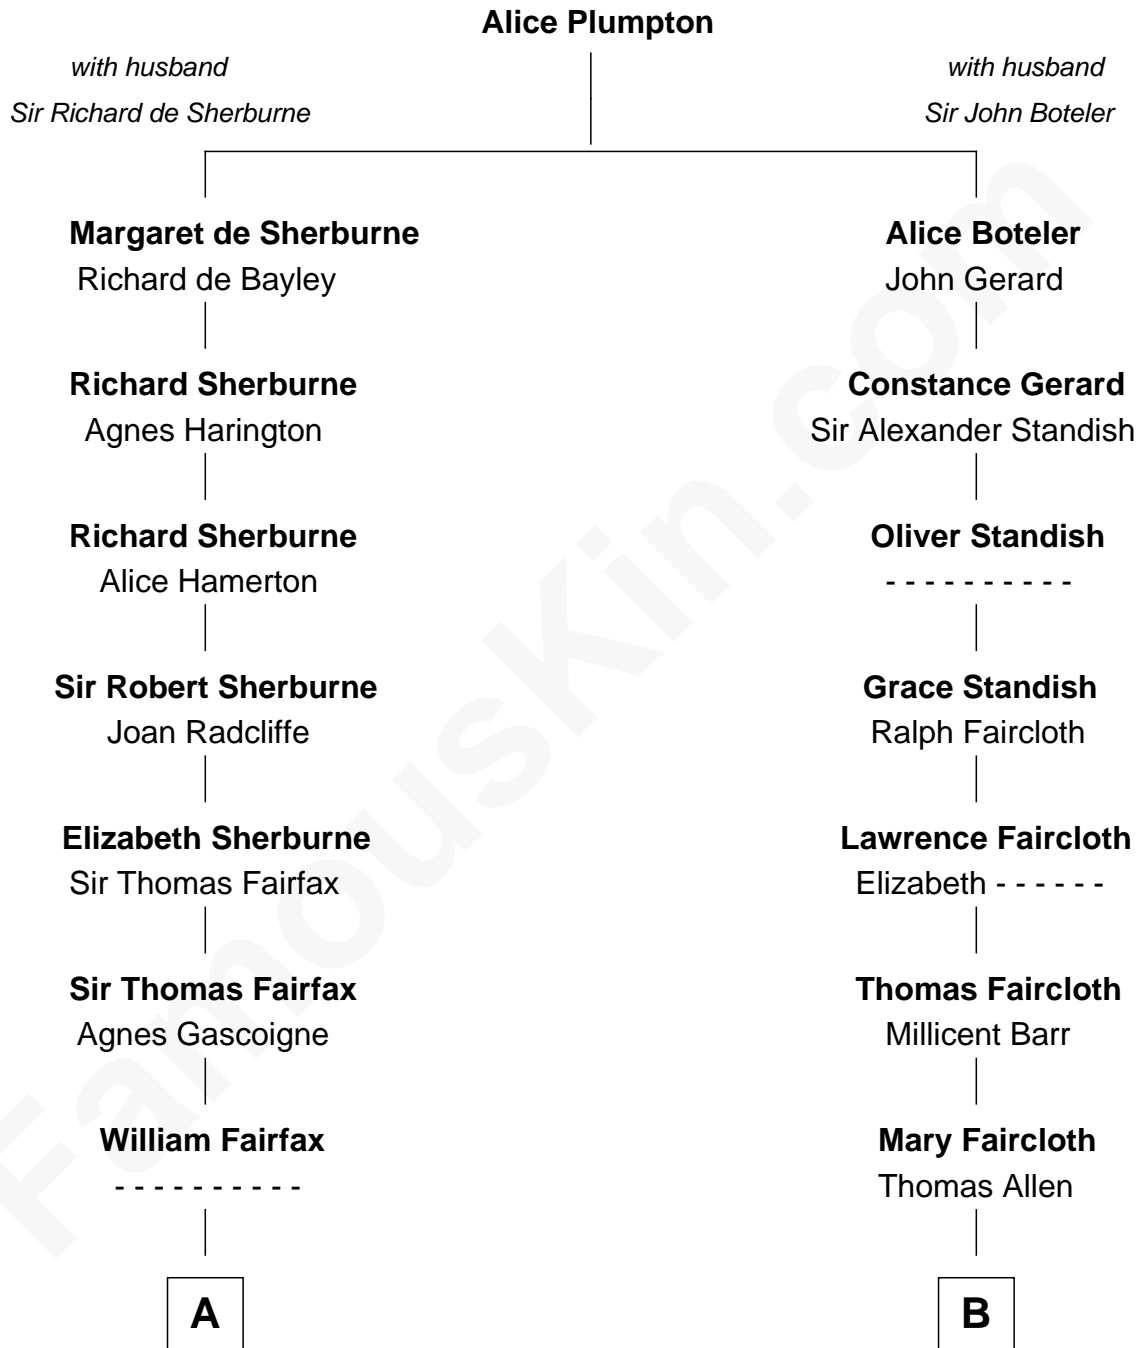

FamousKin.com Relationship Chart of

Guy Ritchie

British Filmmaker

12th cousin 7 times removed of

John Hancock

Signer of the Declaration of Independence

C

—
Doris Margaretta McLaughlin

Stuart John Ritchie

—
John Vivian Ritchie

Amber Mary Parkinson

—
Guy Ritchie

British Filmmaker

FamousKin.com