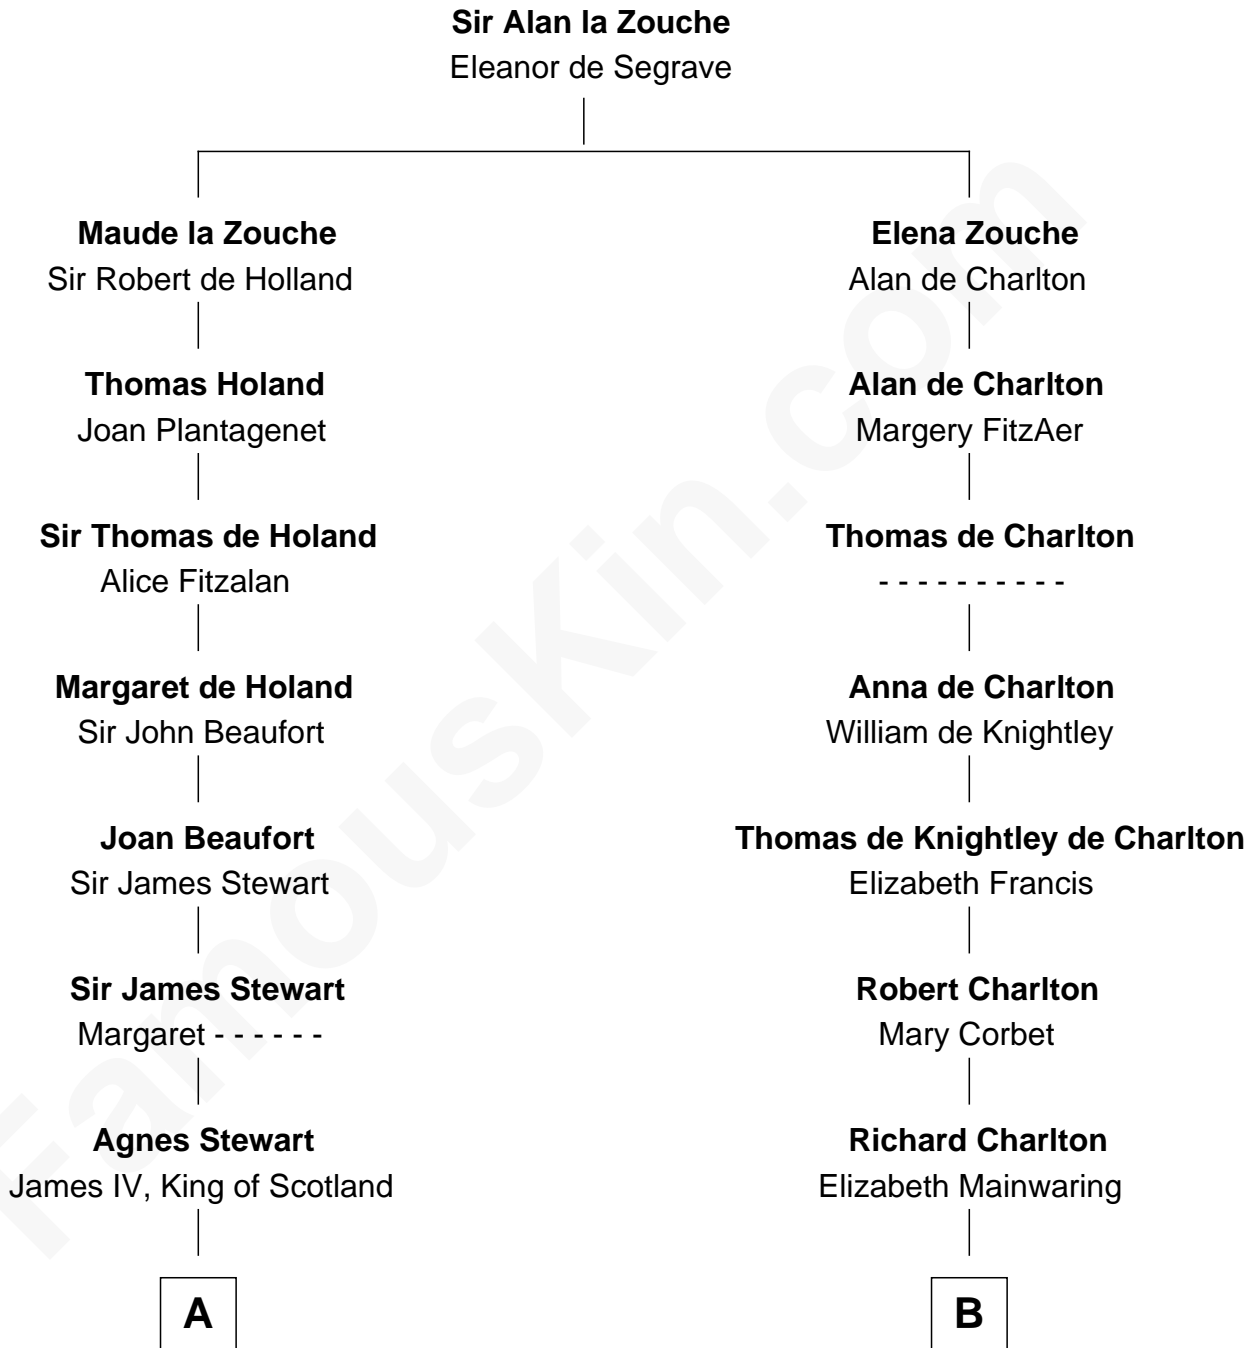

FamousKin.com Relationship Chart of

Guy Ritchie

British Filmmaker

15th cousin 6 times removed of

John Hancock

Signer of the Declaration of Independence

C

Frederica Crofton

Hubert McLaughlin

Vivian Guy Ouseley McLaughlin

Edith Jane Martineau

Doris Margareta McLaughlin

Stuart John Ritchie

John Vivian Ritchie

Amber Mary Parkinson

Guy Ritchie