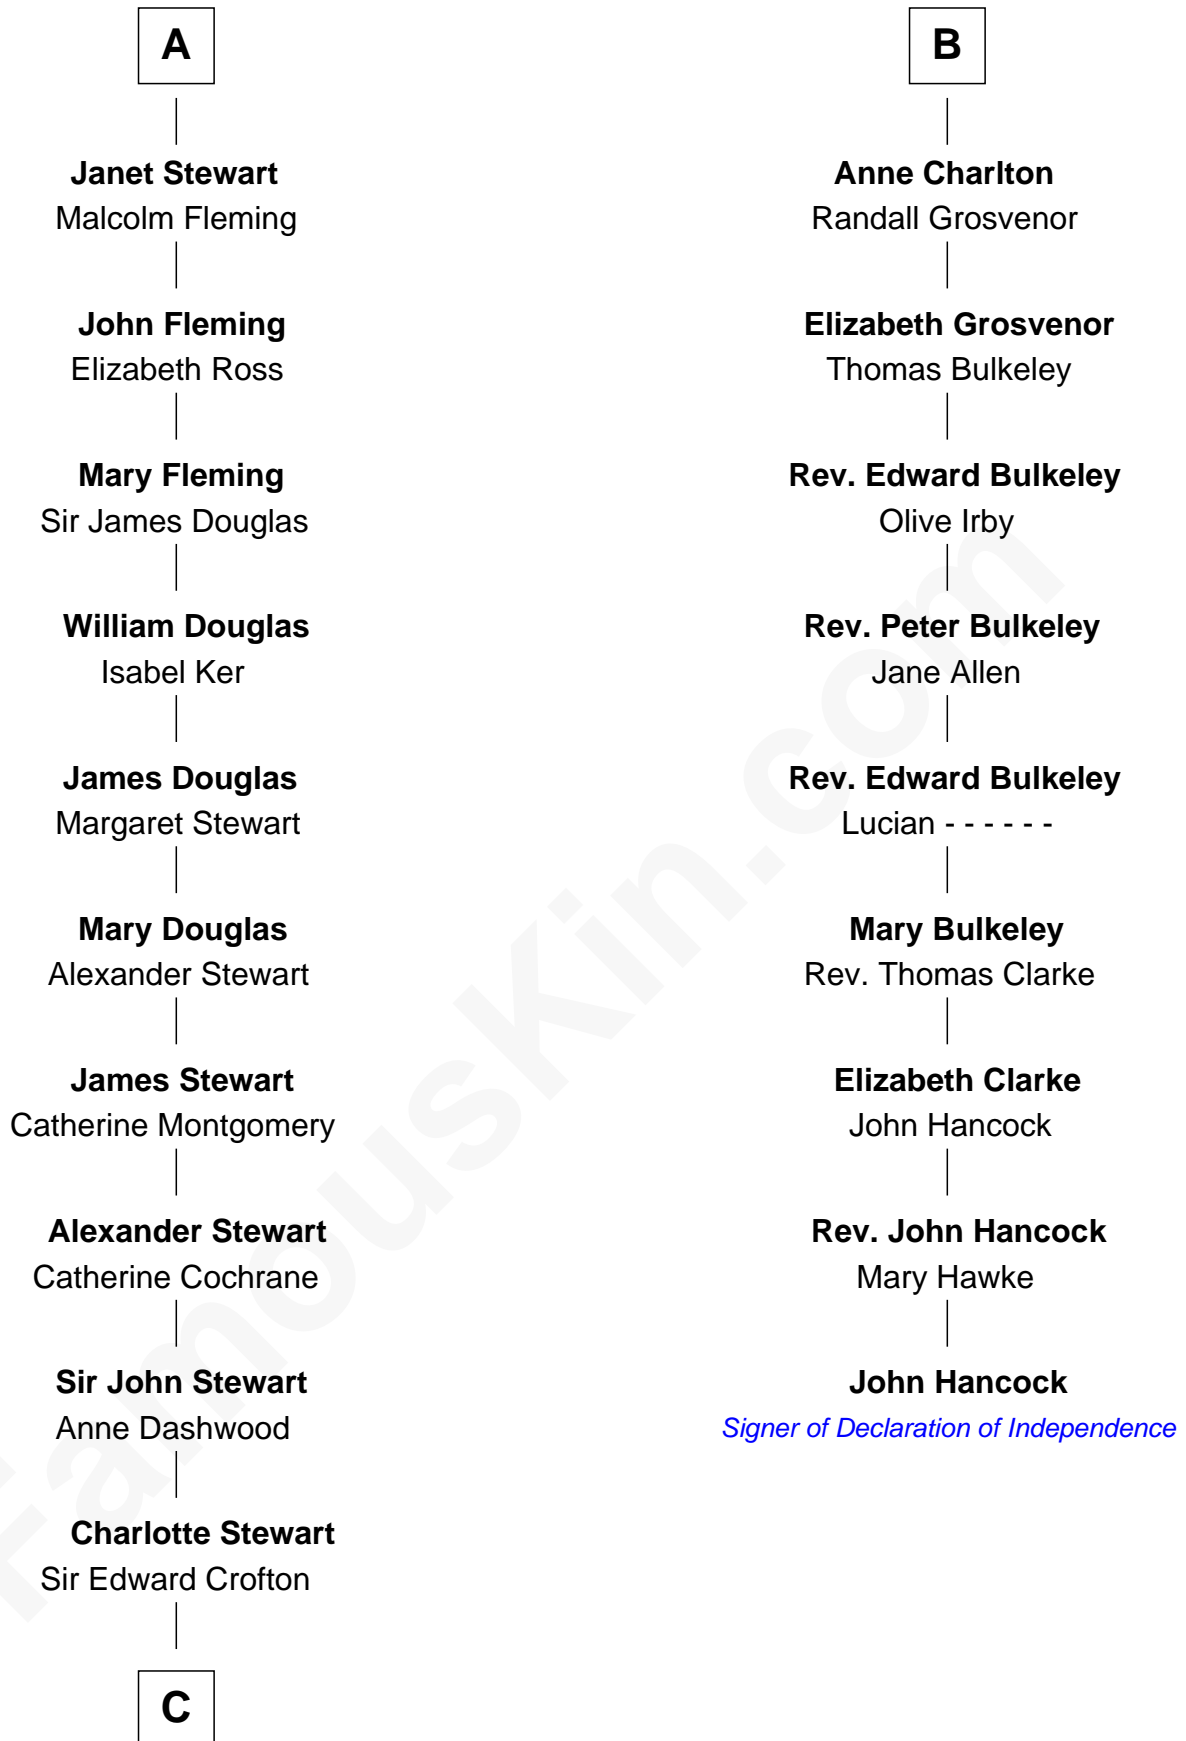

FamousKin.com Relationship Chart of

Guy Ritchie

British Filmmaker

15th cousin 6 times removed of

John Hancock

Signer of the Declaration of Independence

C

Frederica Crofton

Hubert McLaughlin

Vivian Guy Ouseley McLaughlin

Edith Jane Martineau

Doris Margareta McLaughlin

Stuart John Ritchie

John Vivian Ritchie

Amber Mary Parkinson

Guy Ritchie