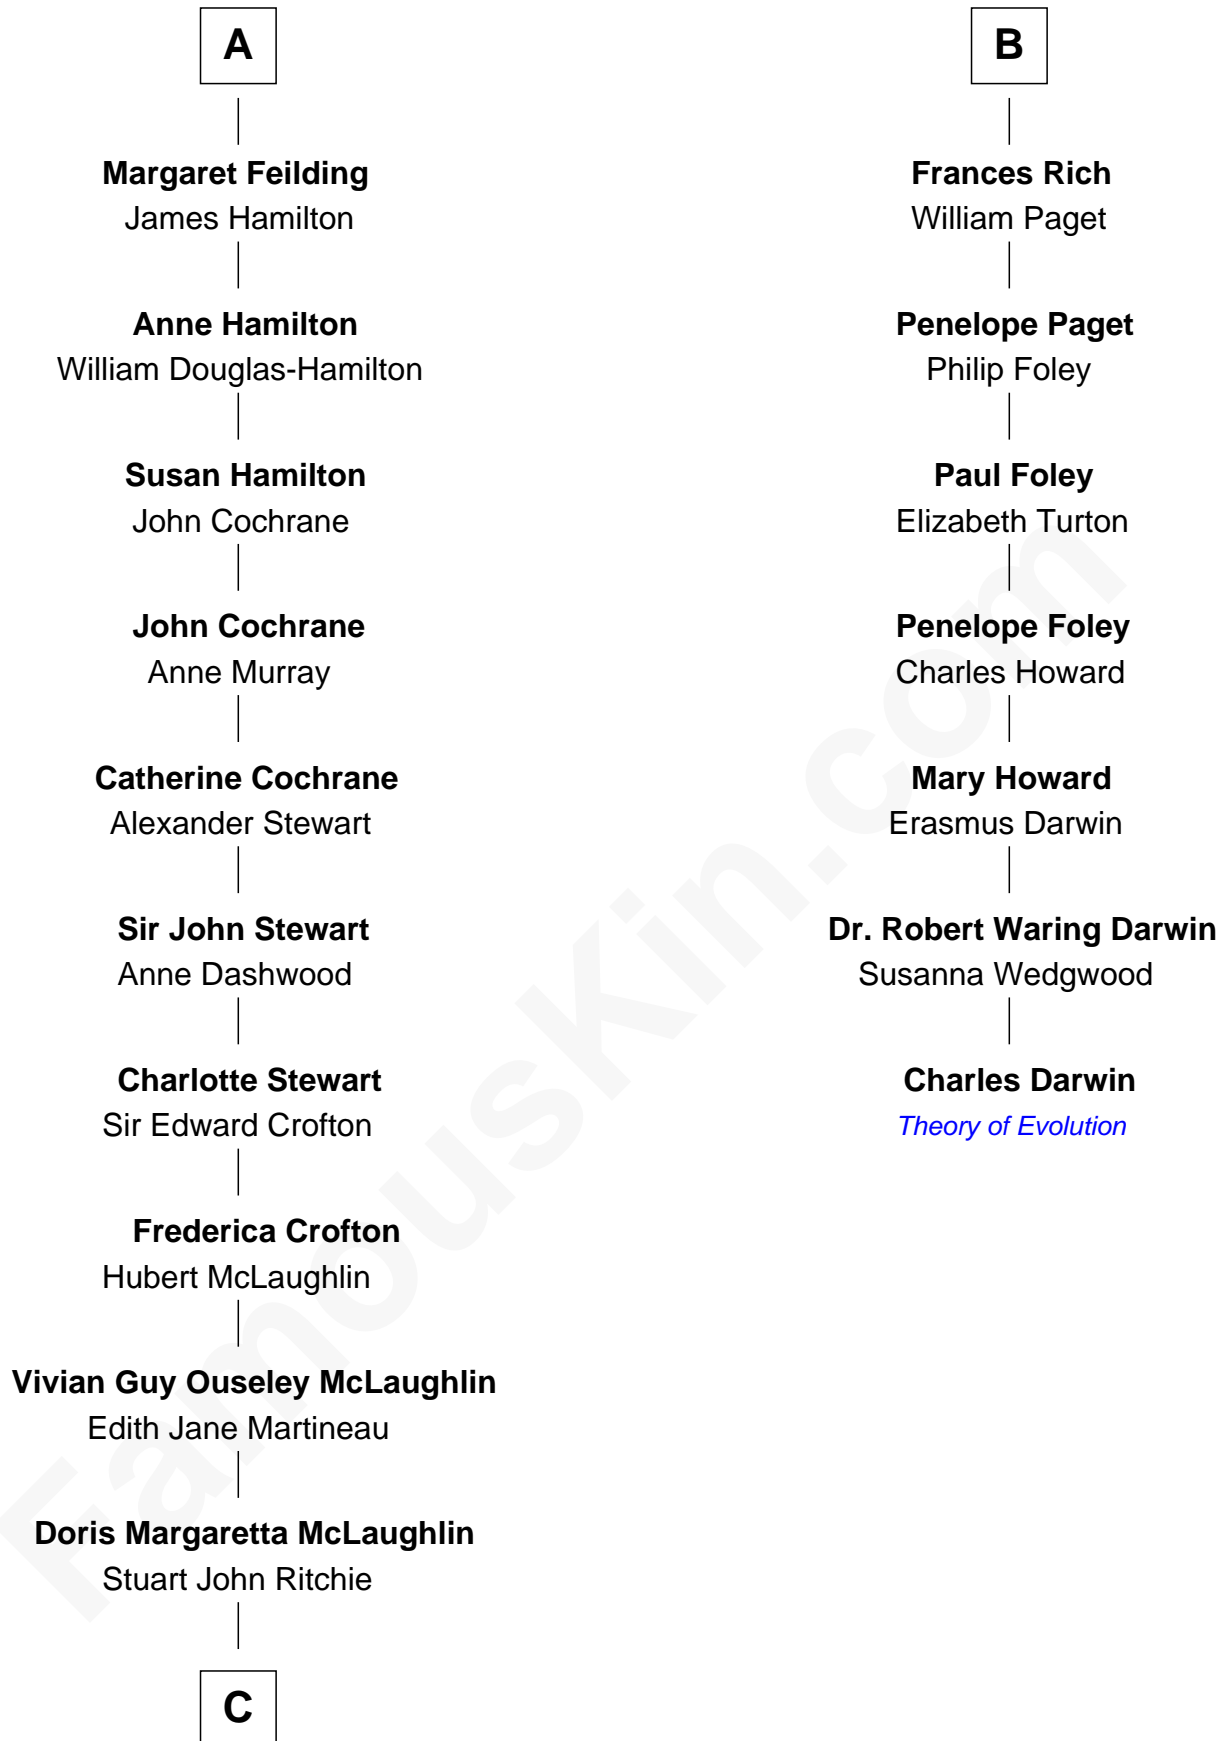

FamousKin.com Relationship Chart of

Guy Ritchie

British Filmmaker

13th cousin 5 times removed of

Charles Darwin

Theory of Evolution

Sir Richard Neville

Alice Montagu

Alice de Neville
Sir Henry FitzHugh

Elizabeth FitzHugh
Sir William Parr

William Parr
Mary Salisbury

Maud Parr
Sir Ralph Lane

Dorothy Lane
Sir William Feilding

Basil Feilding
Elizabeth Aston

William Feilding
Susan Villiers

A

Katherine Neville
William Bonville

Cecily Bonville
Thomas Grey

Mary Grey
Walter Devereux

Sir Richard Devereux
Dorothy Hastings

Walter Devereux
Lettice Knollys

Penelope Devereux
Robert Rich

Henry Rich
Isabel Cope

B

C

—
John Vivian Ritchie
Amber Mary Parkinson

—
Guy Ritchie
British Filmmaker

FamousKin.com