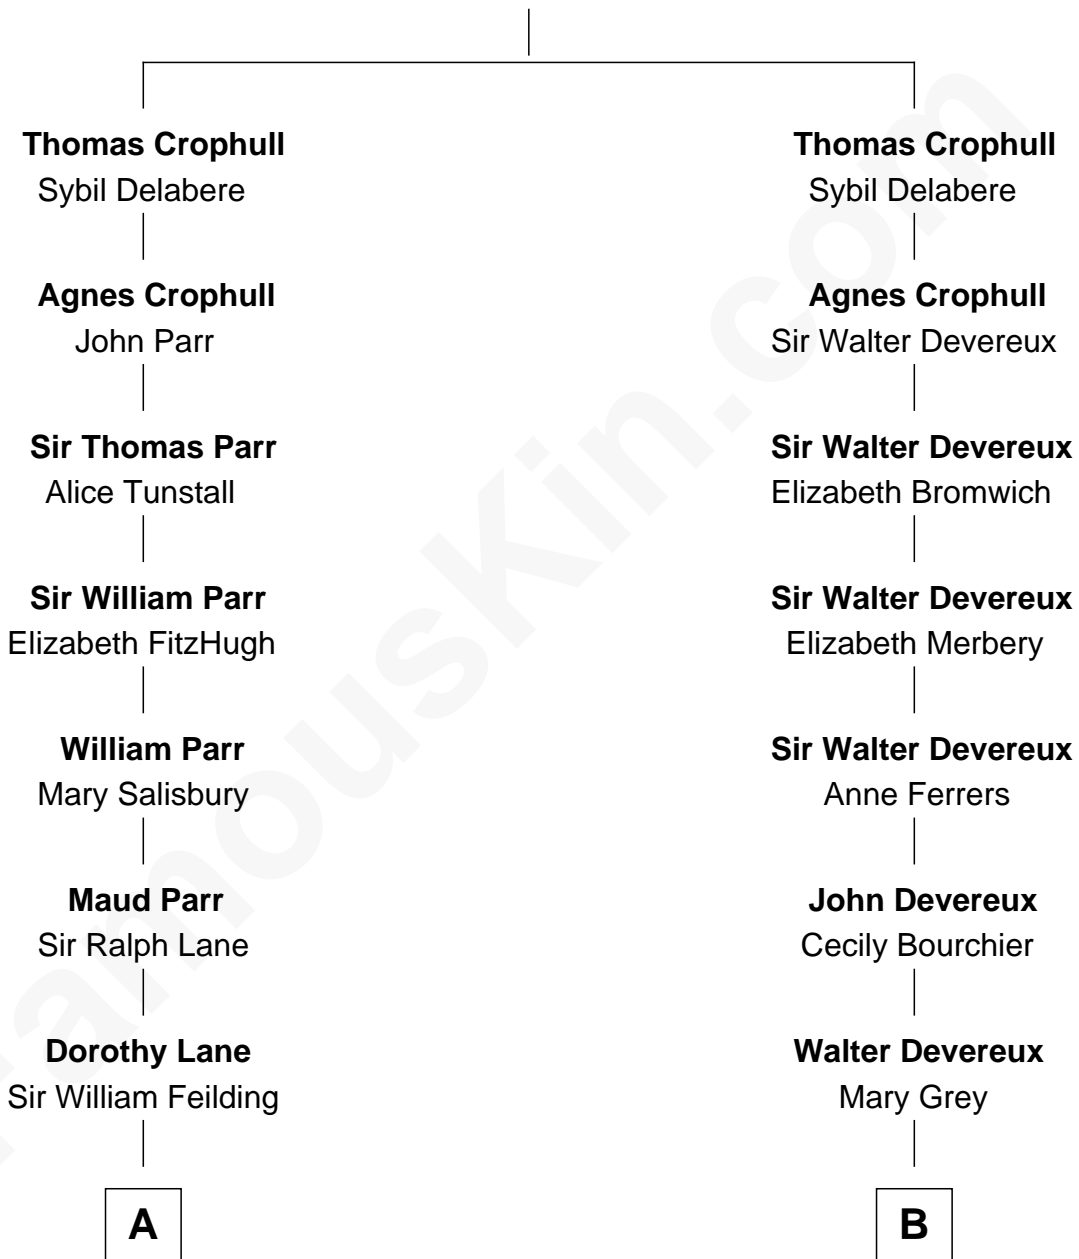

FamousKin.com Relationship Chart of

Guy Ritchie

British Filmmaker

17th cousin 3 times removed of

Charles Darwin

Theory of Evolution

Sir John Crophull

Margery de Verdun

C

Vivian Guy Ouseley McLaughlin

Edith Jane Martineau

Doris Margaretta McLaughlin

Stuart John Ritchie

John Vivian Ritchie

Amber Mary Parkinson

Guy Ritchie