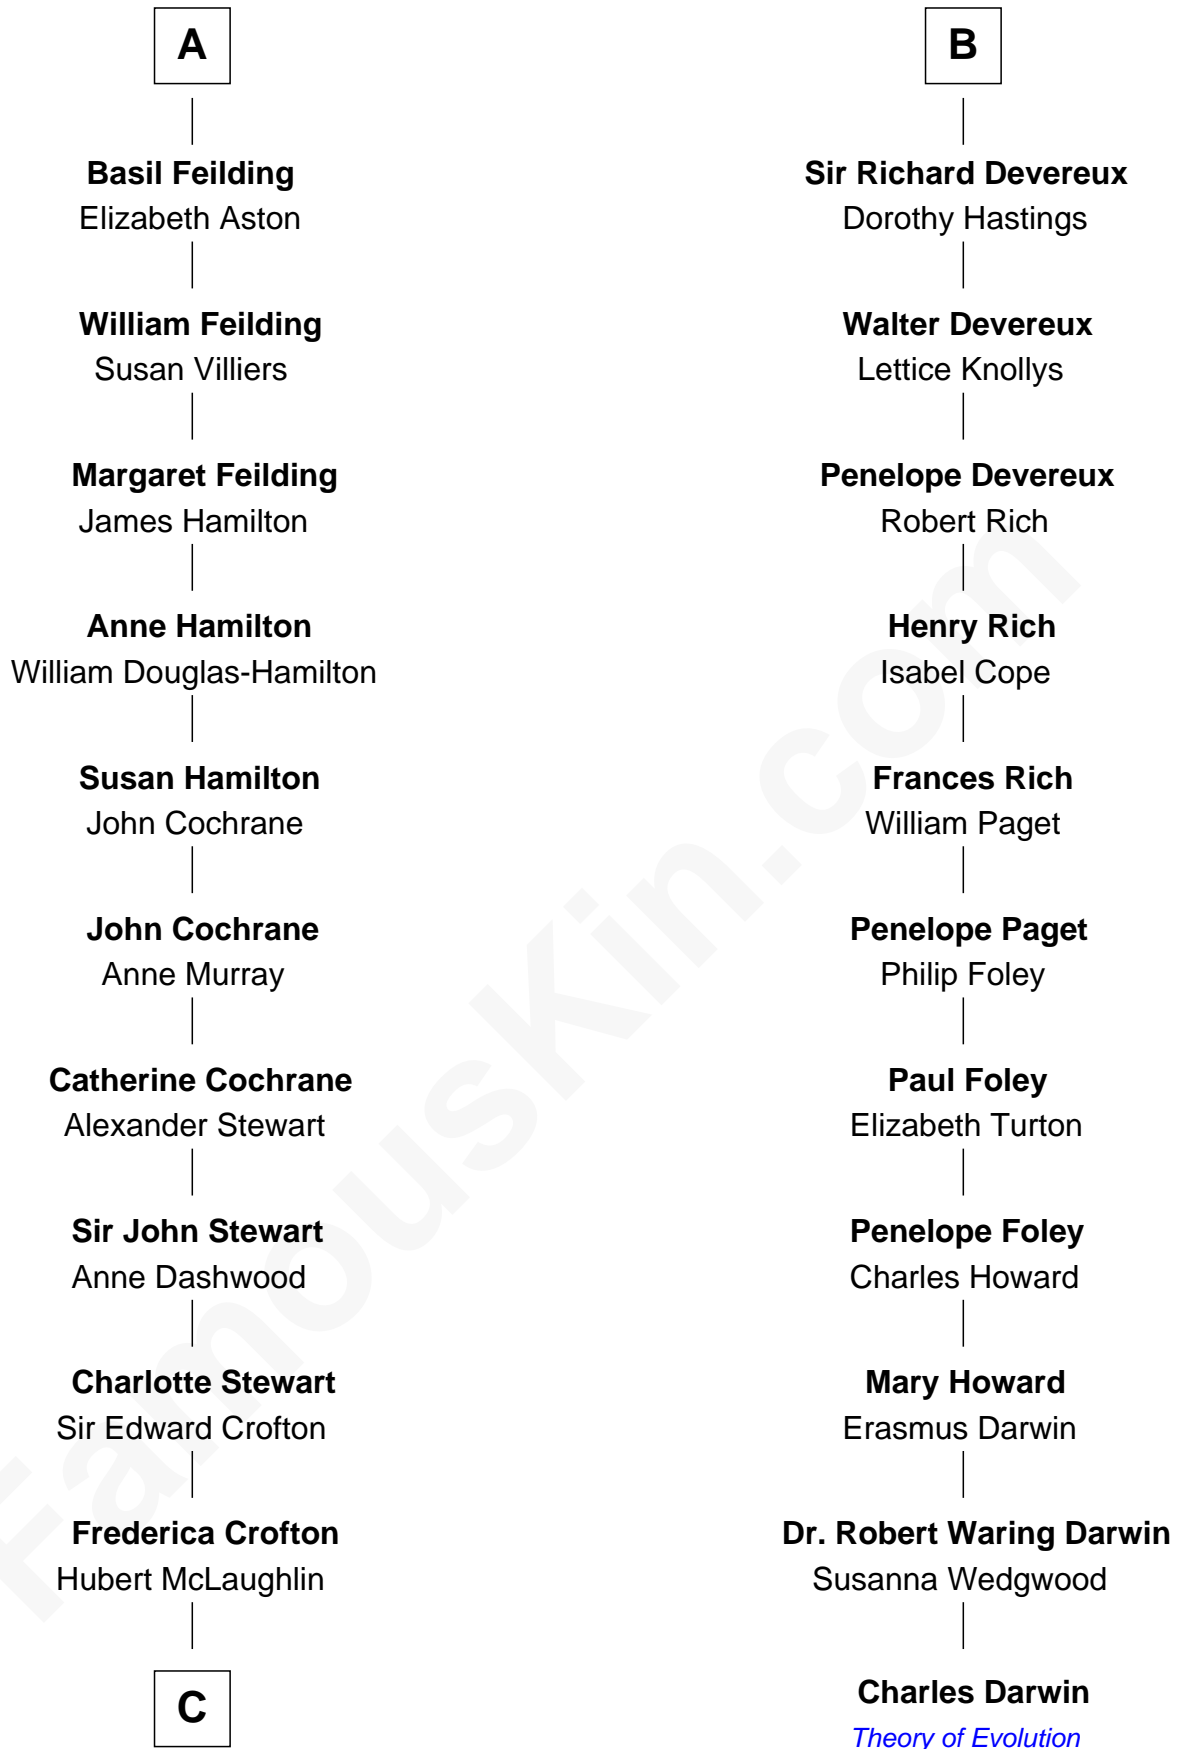

FamousKin.com Relationship Chart of

Guy Ritchie

British Filmmaker

17th cousin 3 times removed of

Charles Darwin

Theory of Evolution

Sir John Crophull

Margery de Verdun

C

Vivian Guy Ouseley McLaughlin

Edith Jane Martineau

Doris Margaretta McLaughlin

Stuart John Ritchie

John Vivian Ritchie

Amber Mary Parkinson

Guy Ritchie