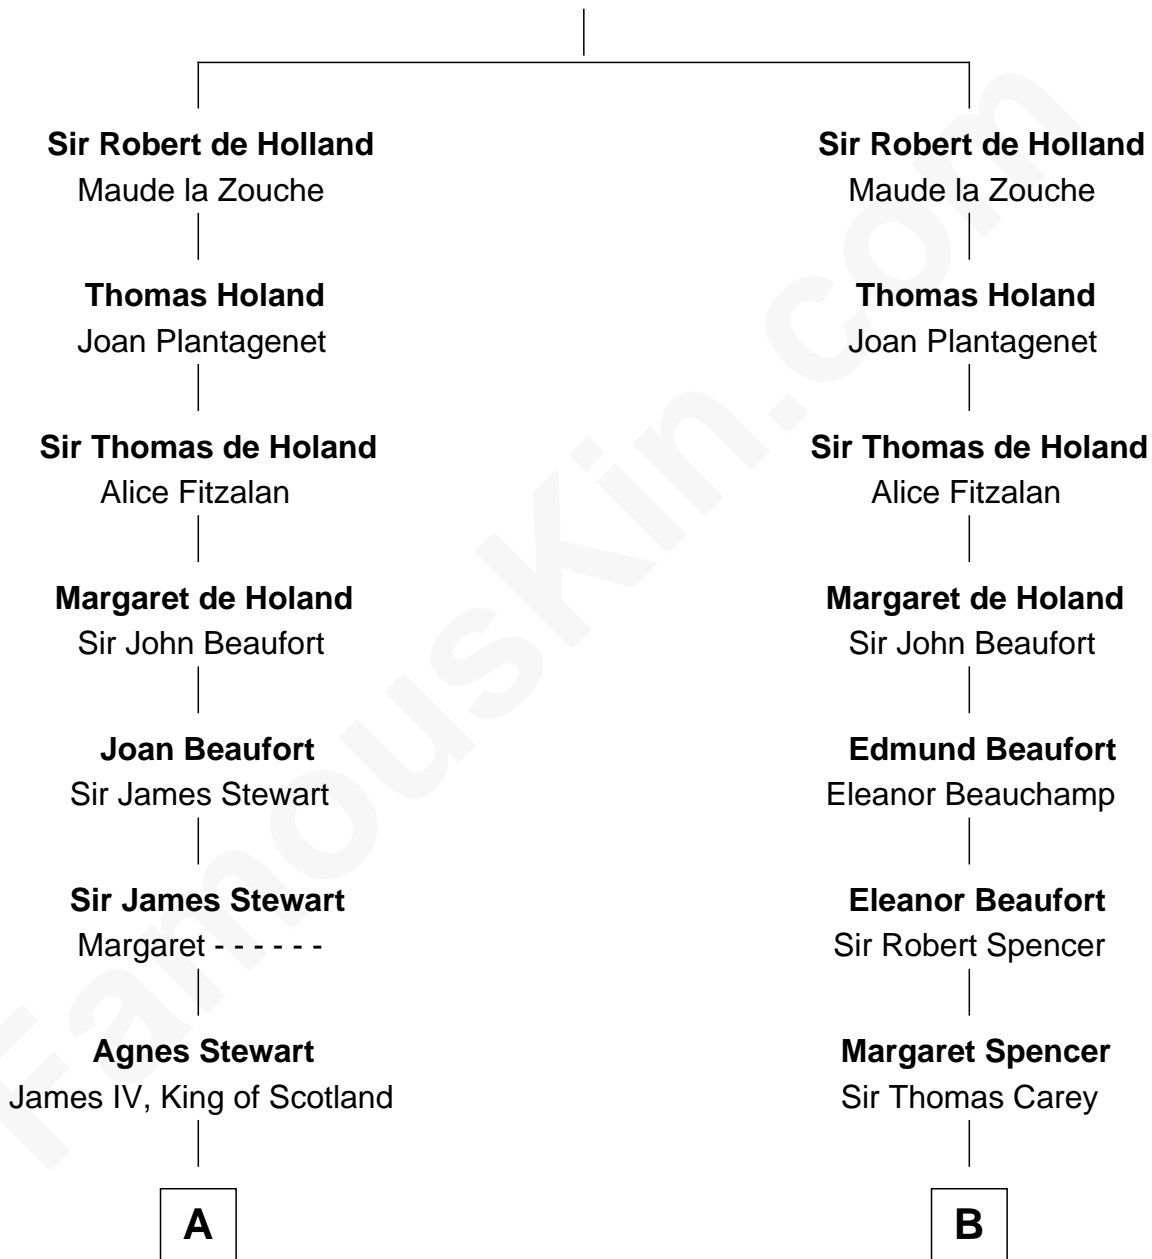

FamousKin.com Relationship Chart of

Guy Ritchie

British Filmmaker

17th cousin 4 times removed of

Charles Darwin

Theory of Evolution

Sir Robert de Holland

Elizabeth Samlesbury

C

Frederica Crofton

Hubert McLaughlin

Vivian Guy Ouseley McLaughlin

Edith Jane Martineau

Doris Margareta McLaughlin

Stuart John Ritchie

John Vivian Ritchie

Amber Mary Parkinson

Guy Ritchie

British Filmmaker