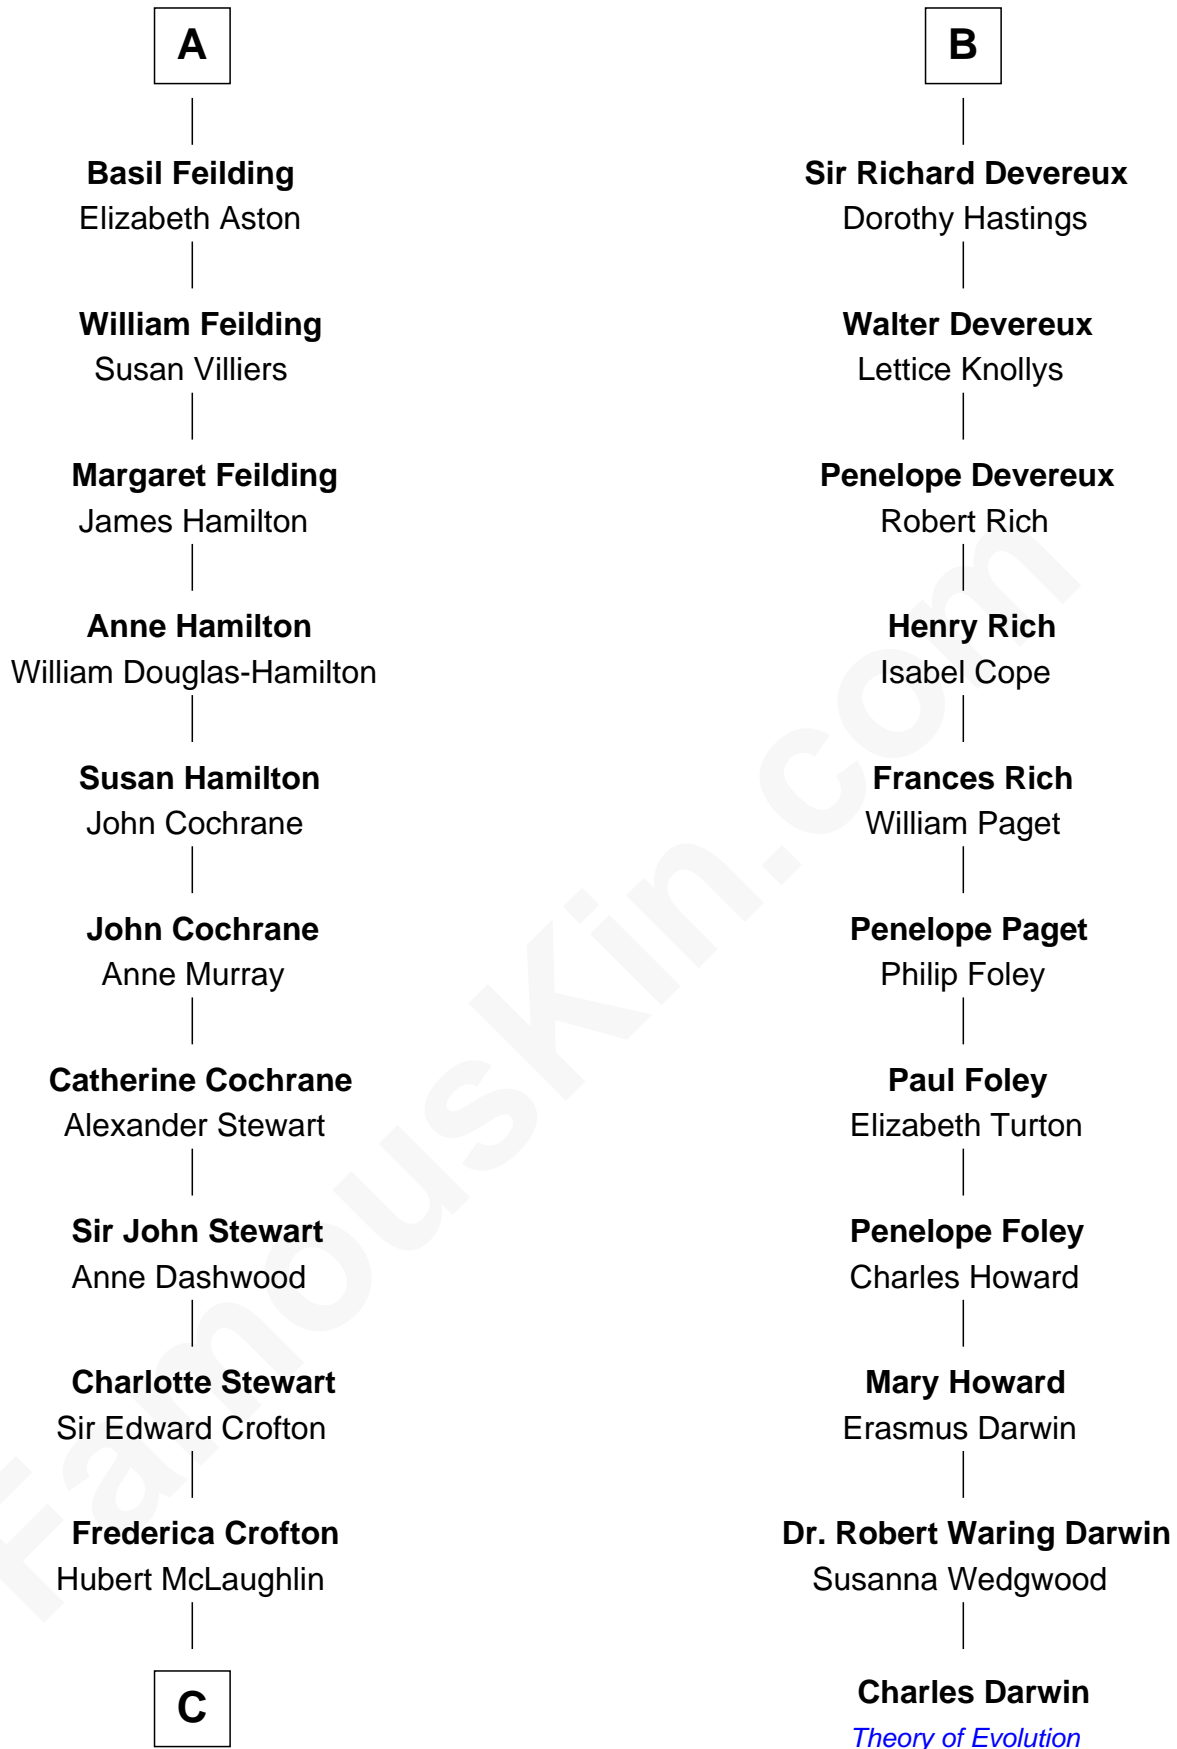

FamousKin.com Relationship Chart of

Guy Ritchie

British Filmmaker

17th cousin 3 times removed of

Charles Darwin

Theory of Evolution

Sir John Delabere

C

—
Vivian Guy Ouseley McLaughlin

Edith Jane Martineau

—
Doris Margaretta McLaughlin

Stuart John Ritchie

—
John Vivian Ritchie

Amber Mary Parkinson

—
Guy Ritchie

British Filmmaker