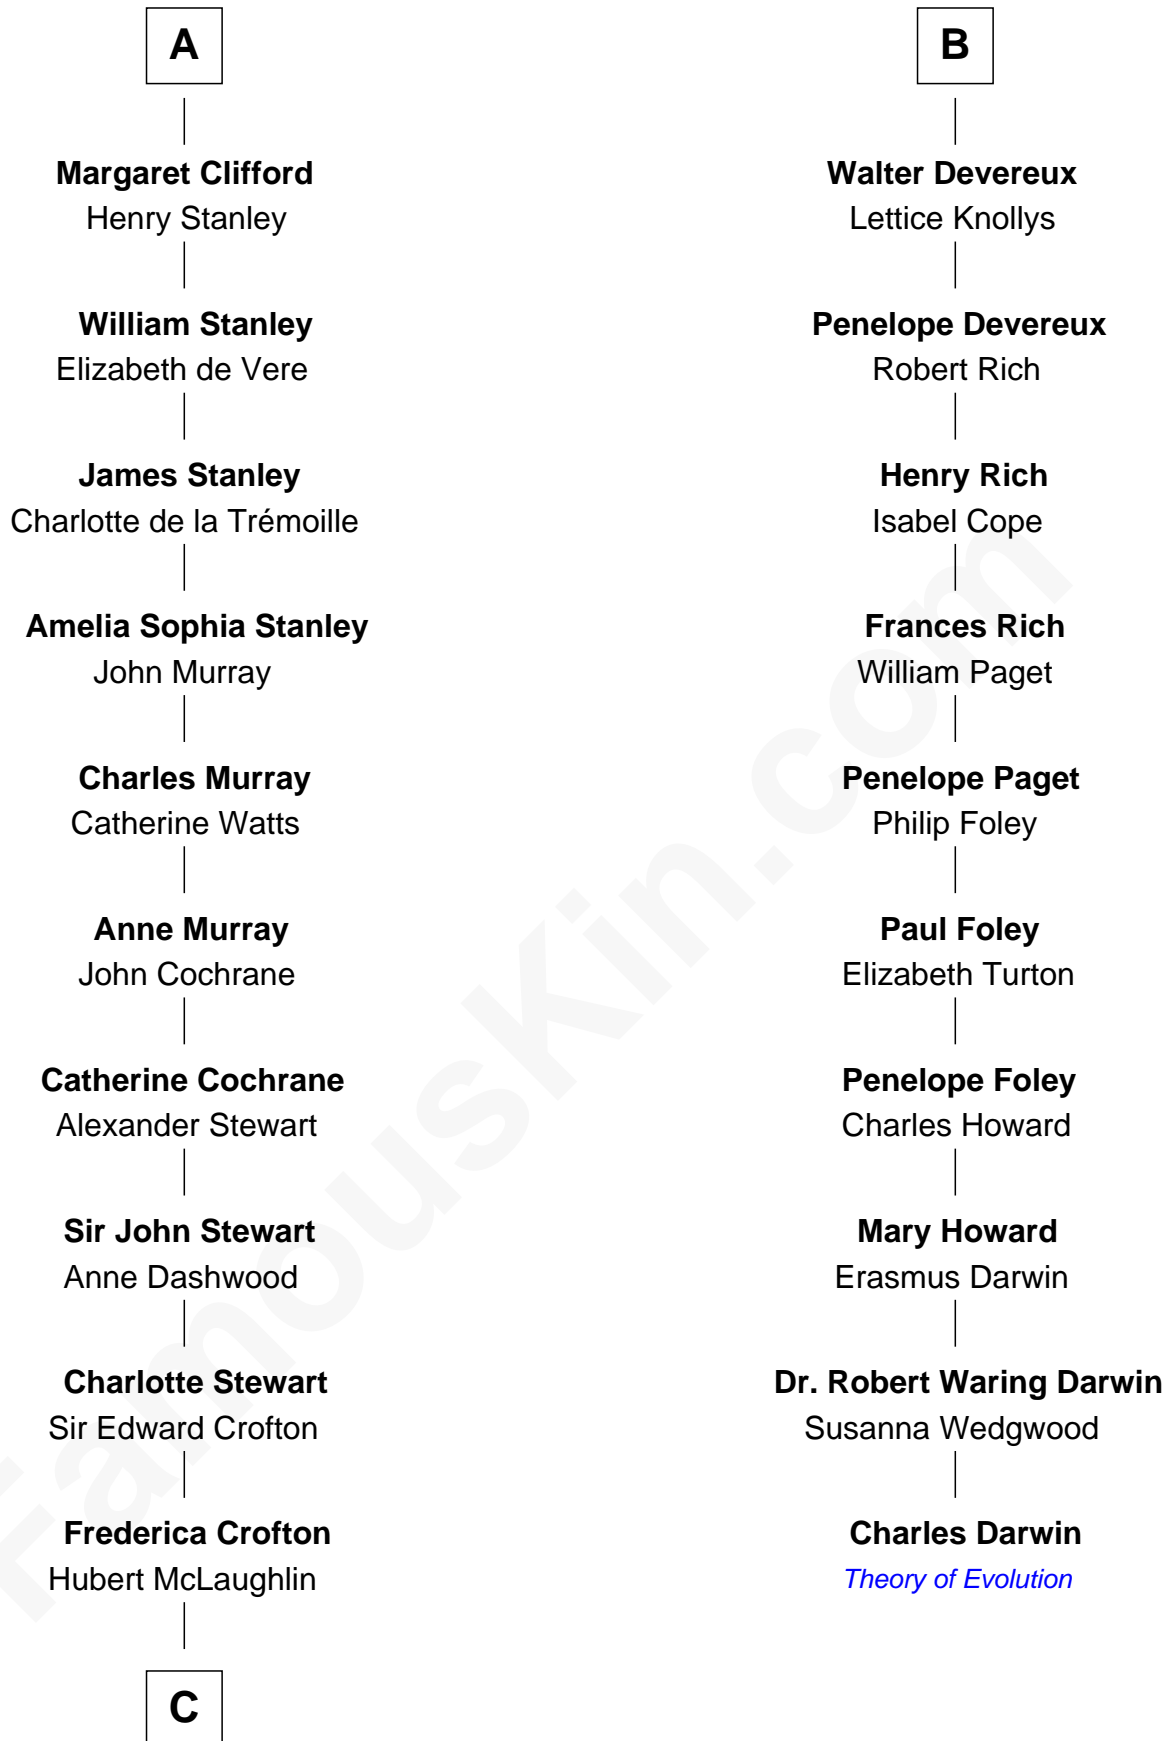

# FamousKin.com Relationship Chart of

**Guy Ritchie**

*British Filmmaker*

16th cousin 4 times removed of

**Charles Darwin**

*Theory of Evolution*

**C**

—  
**Vivian Guy Ouseley McLaughlin**

Edith Jane Martineau

—  
**Doris Margaretta McLaughlin**

Stuart John Ritchie

—  
**John Vivian Ritchie**

Amber Mary Parkinson

—  
**Guy Ritchie**

*British Filmmaker*

FamousKin.com