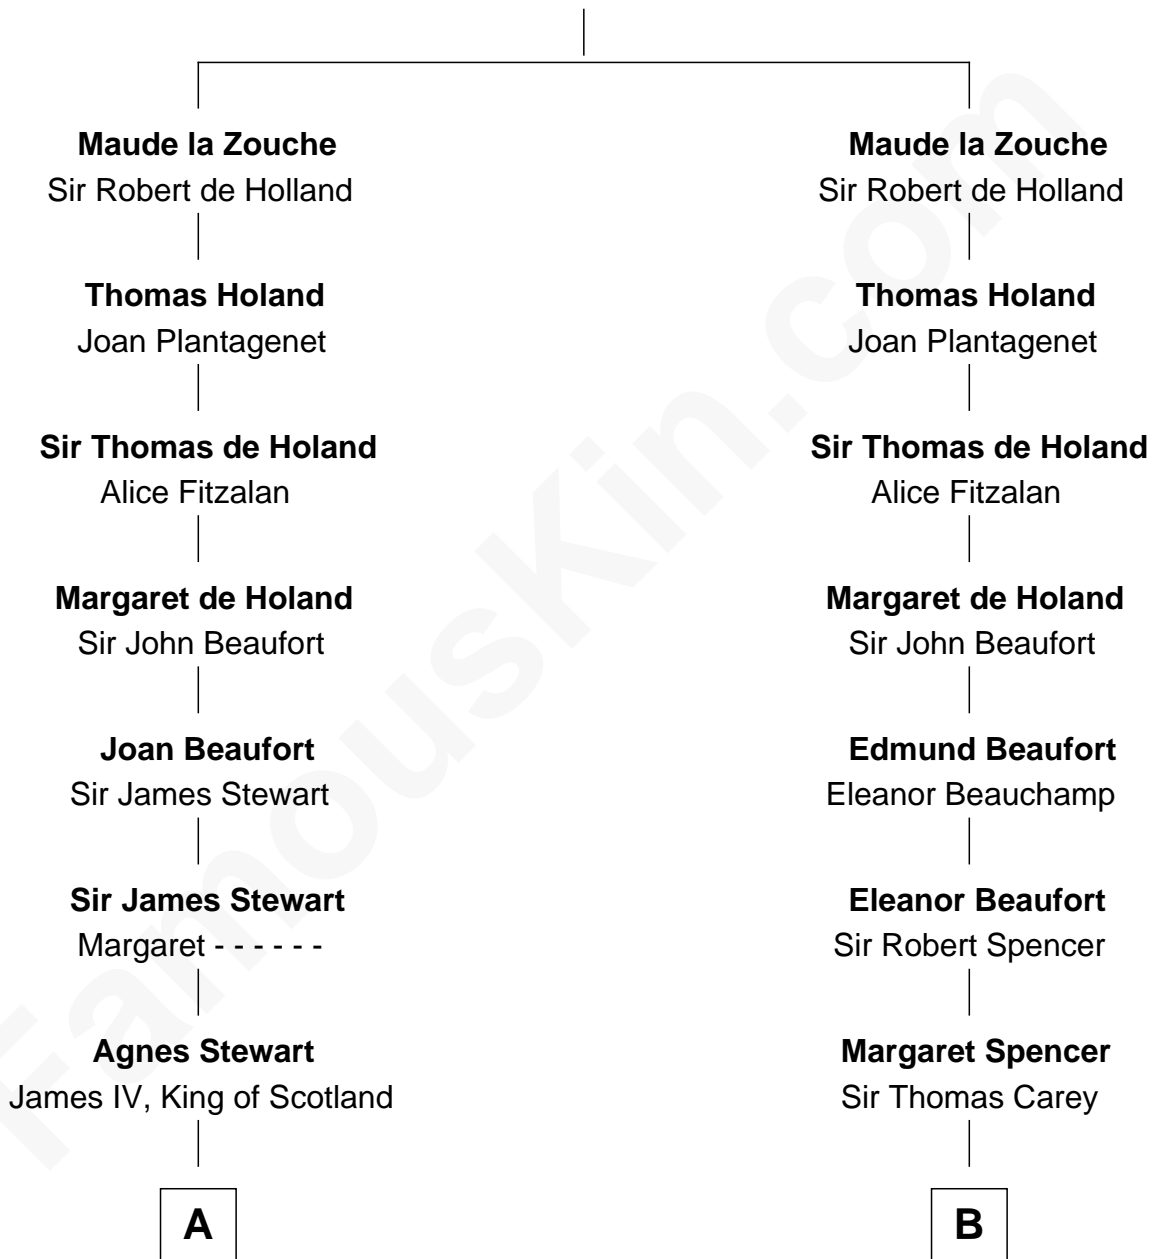

FamousKin.com Relationship Chart of

Guy Ritchie

British Filmmaker

17th cousin 4 times removed of

Charles Darwin

Theory of Evolution

Sir Alan la Zouche

Eleanor de Segrave

Amber Mary Parkinson

Guy Ritchie

British Filmmaker