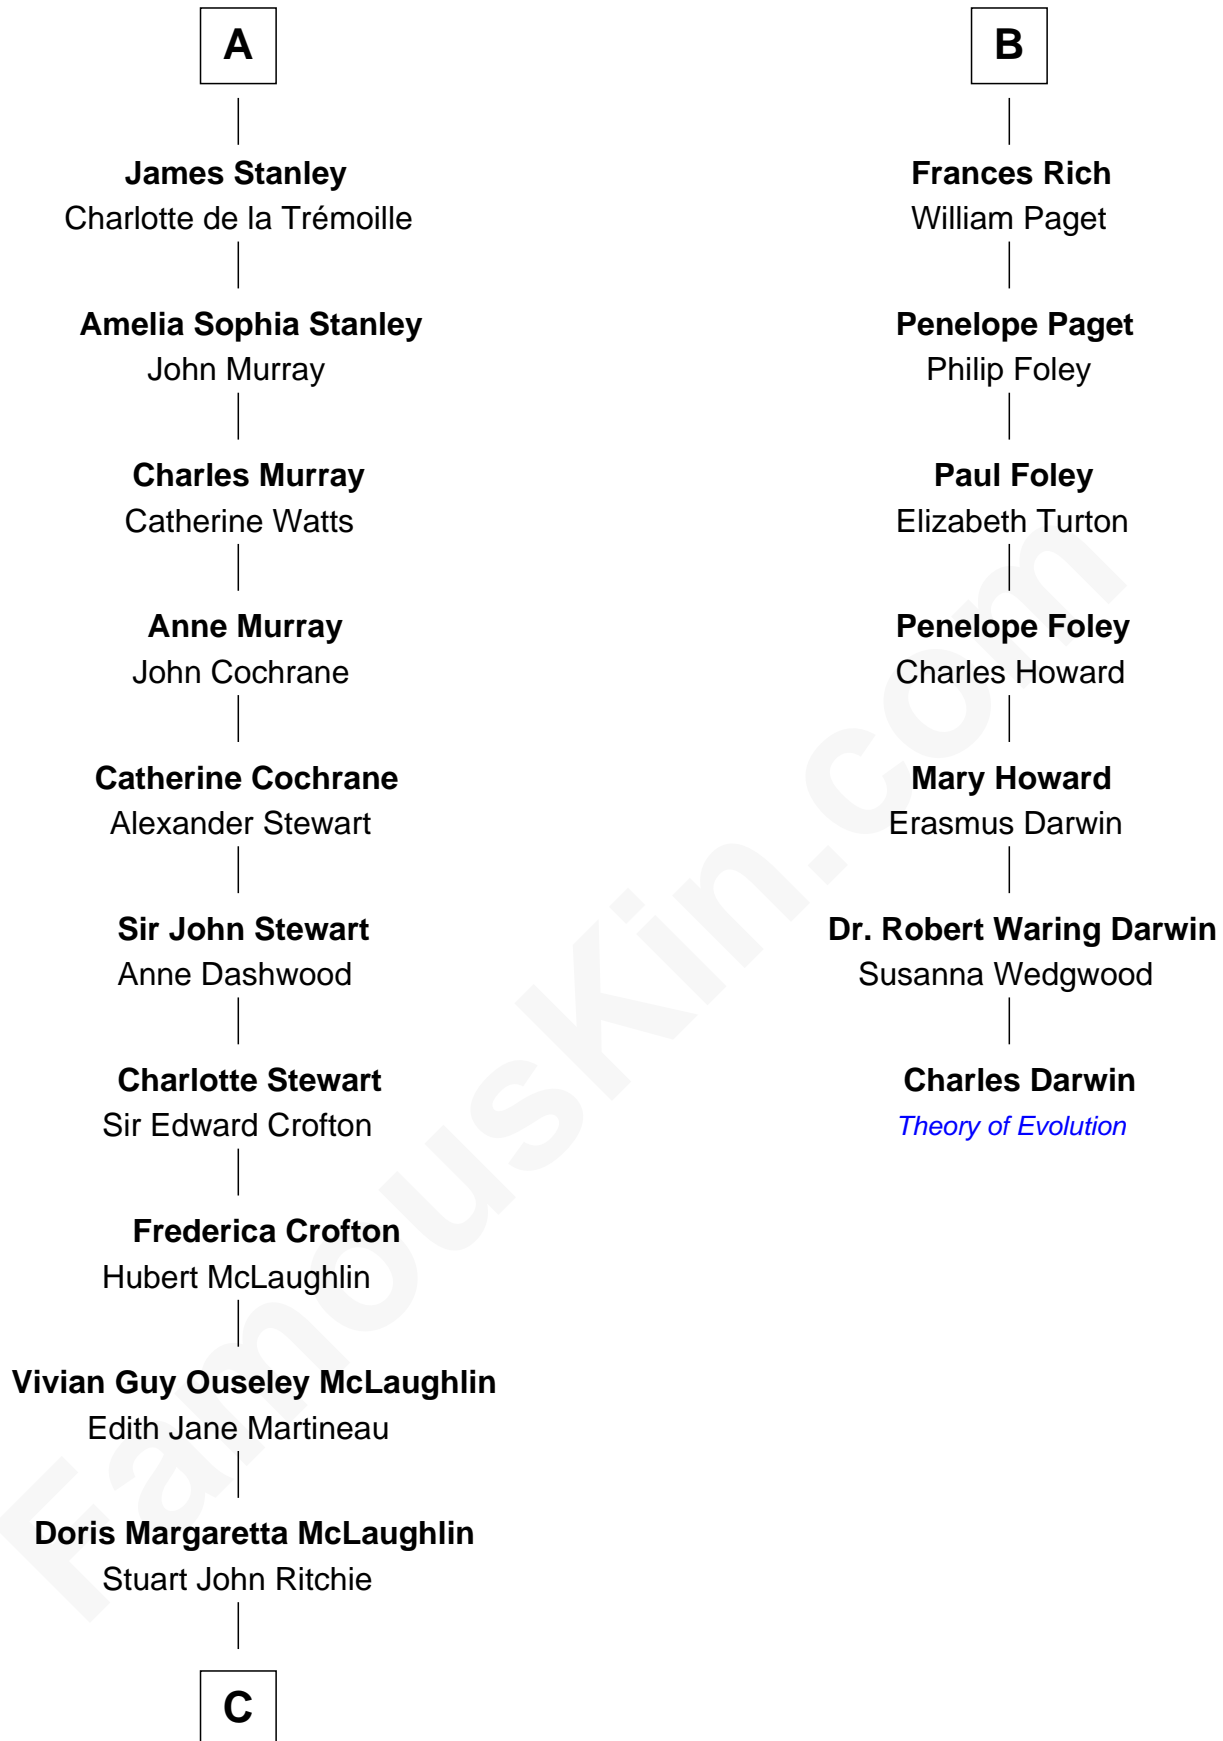

FamousKin.com Relationship Chart of

Guy Ritchie

British Filmmaker

13th cousin 5 times removed of

Charles Darwin

Theory of Evolution

Sir Walter Devereux

Elizabeth Merbery

C

—
John Vivian Ritchie
Amber Mary Parkinson

—
Guy Ritchie
British Filmmaker

FamousKin.com