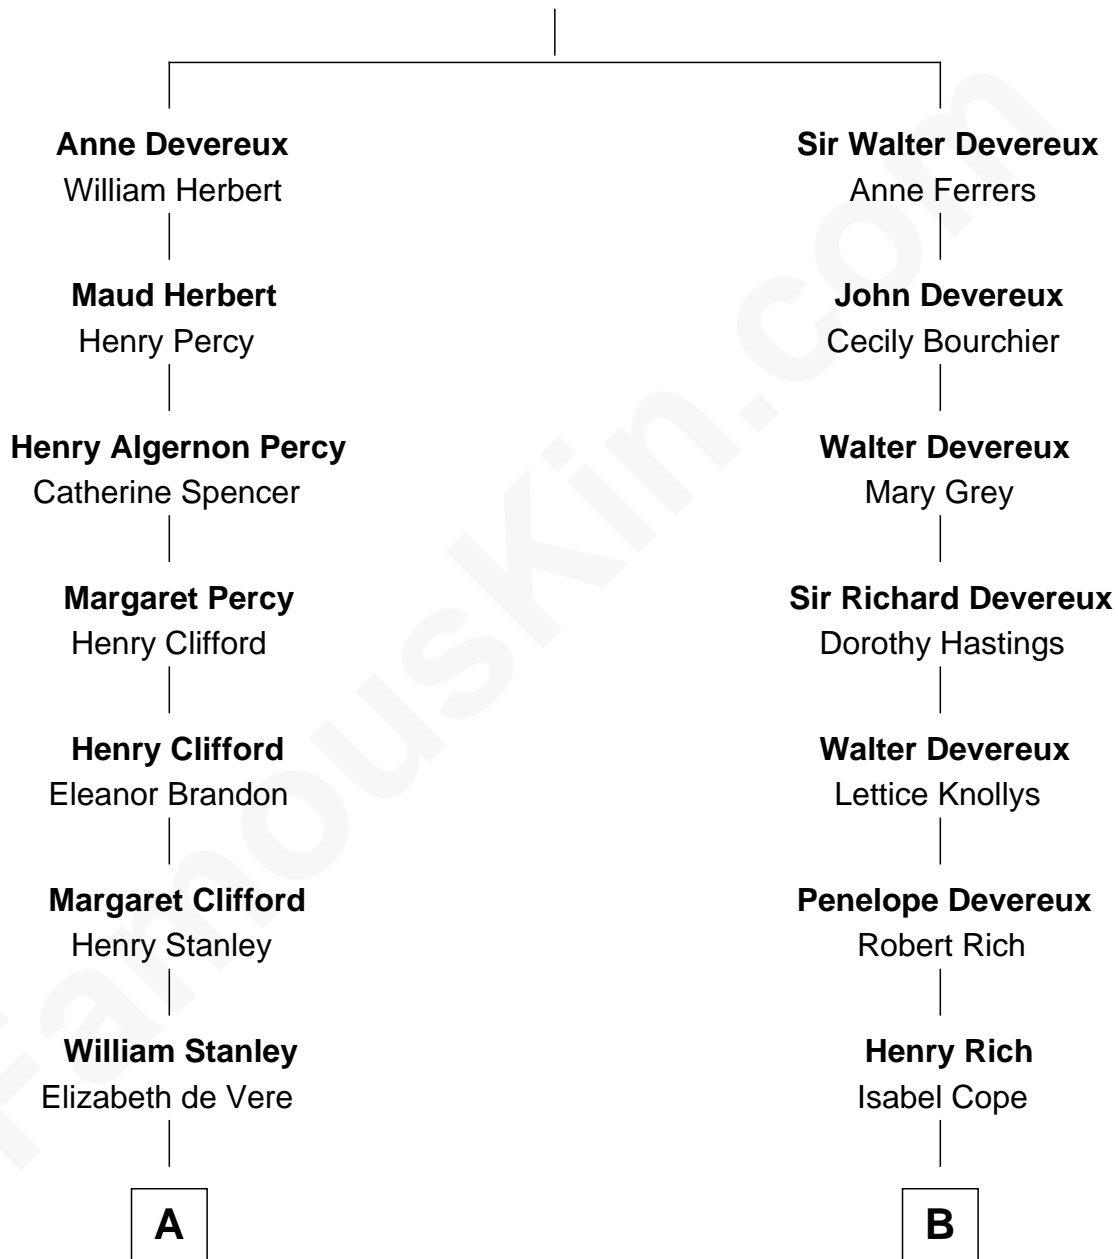

FamousKin.com Relationship Chart of

Guy Ritchie

British Filmmaker

13th cousin 5 times removed of

Charles Darwin

Theory of Evolution

Sir Walter Devereux

Elizabeth Merbery

C

—
John Vivian Ritchie
Amber Mary Parkinson

—
Guy Ritchie
British Filmmaker

FamousKin.com