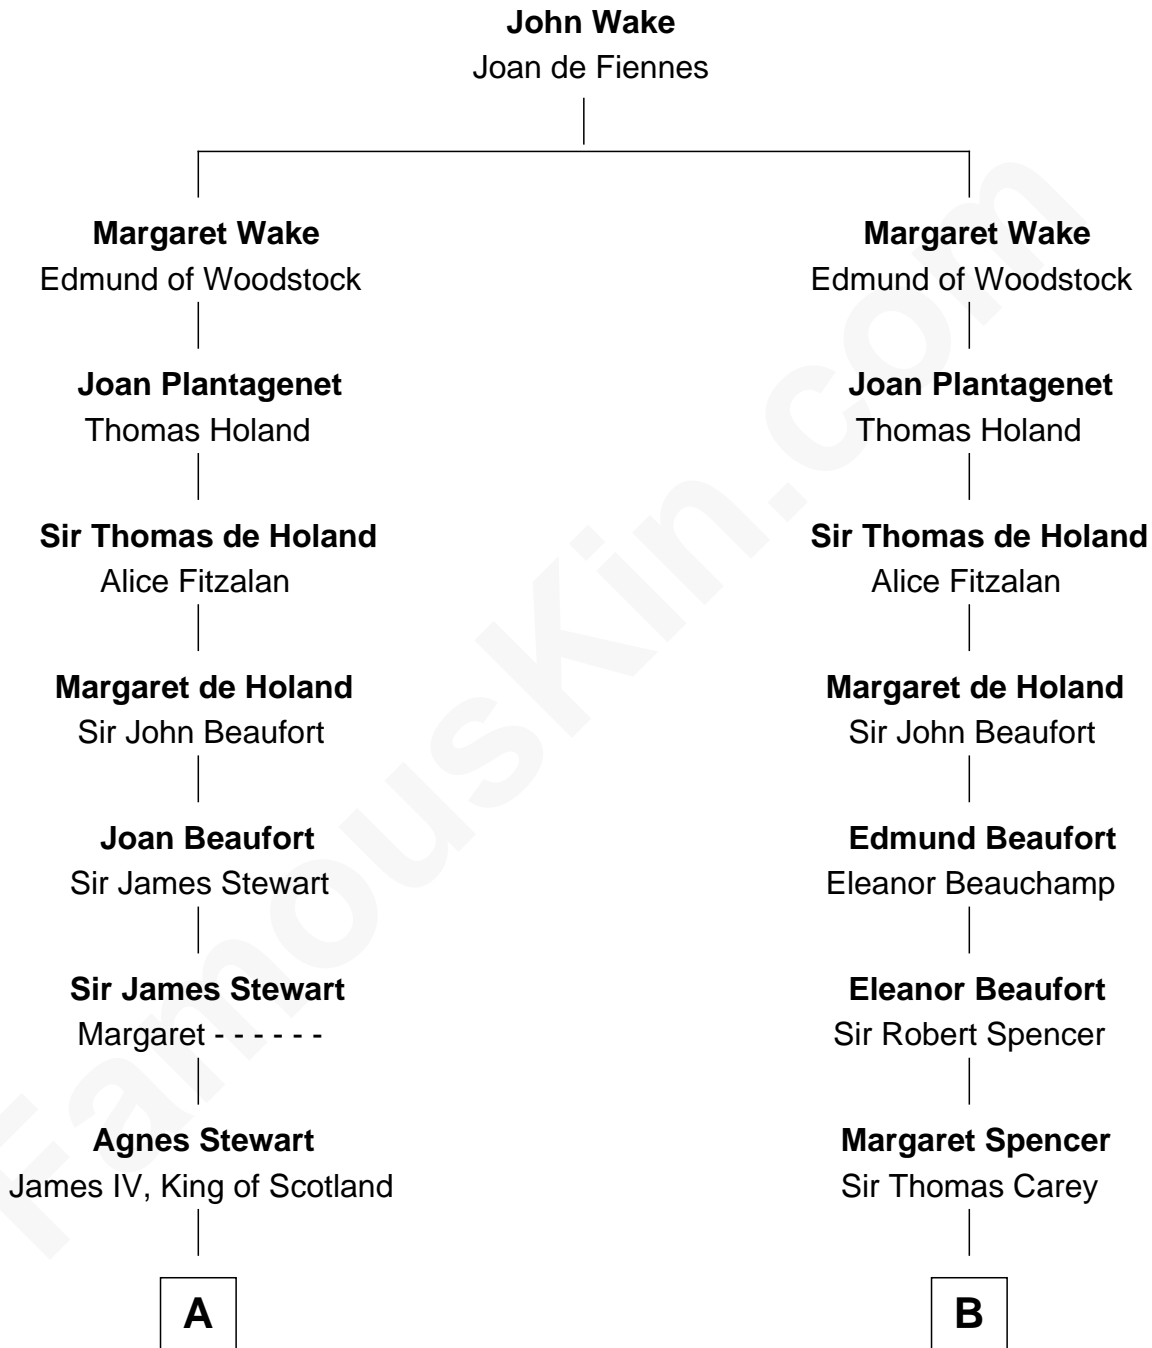

FamousKin.com Relationship Chart of

Guy Ritchie

British Filmmaker

17th cousin 4 times removed of

Charles Darwin

Theory of Evolution

C

Frederica Crofton

Hubert McLaughlin

Vivian Guy Ouseley McLaughlin

Edith Jane Martineau

Doris Margaretta McLaughlin

Stuart John Ritchie

John Vivian Ritchie

Amber Mary Parkinson

Guy Ritchie