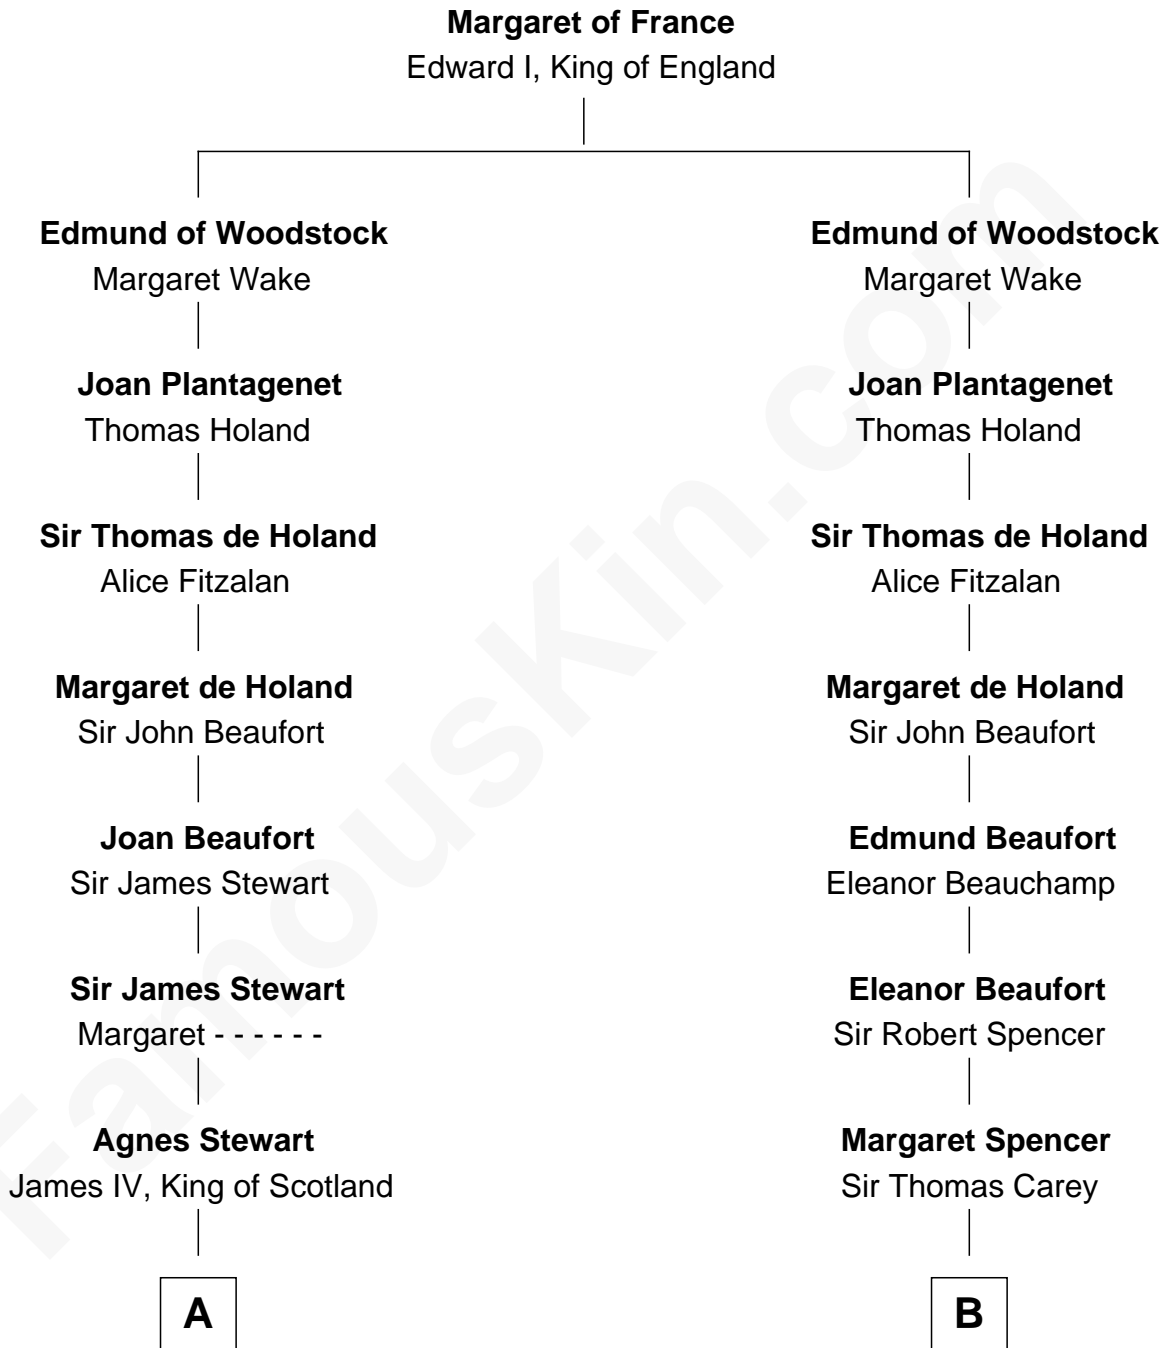

FamousKin.com Relationship Chart of

Guy Ritchie

British Filmmaker

17th cousin 4 times removed of

Charles Darwin

Theory of Evolution

C

Frederica Crofton

Hubert McLaughlin

Vivian Guy Ouseley McLaughlin

Edith Jane Martineau

Doris Margareta McLaughlin

Stuart John Ritchie

John Vivian Ritchie

Amber Mary Parkinson

Guy Ritchie