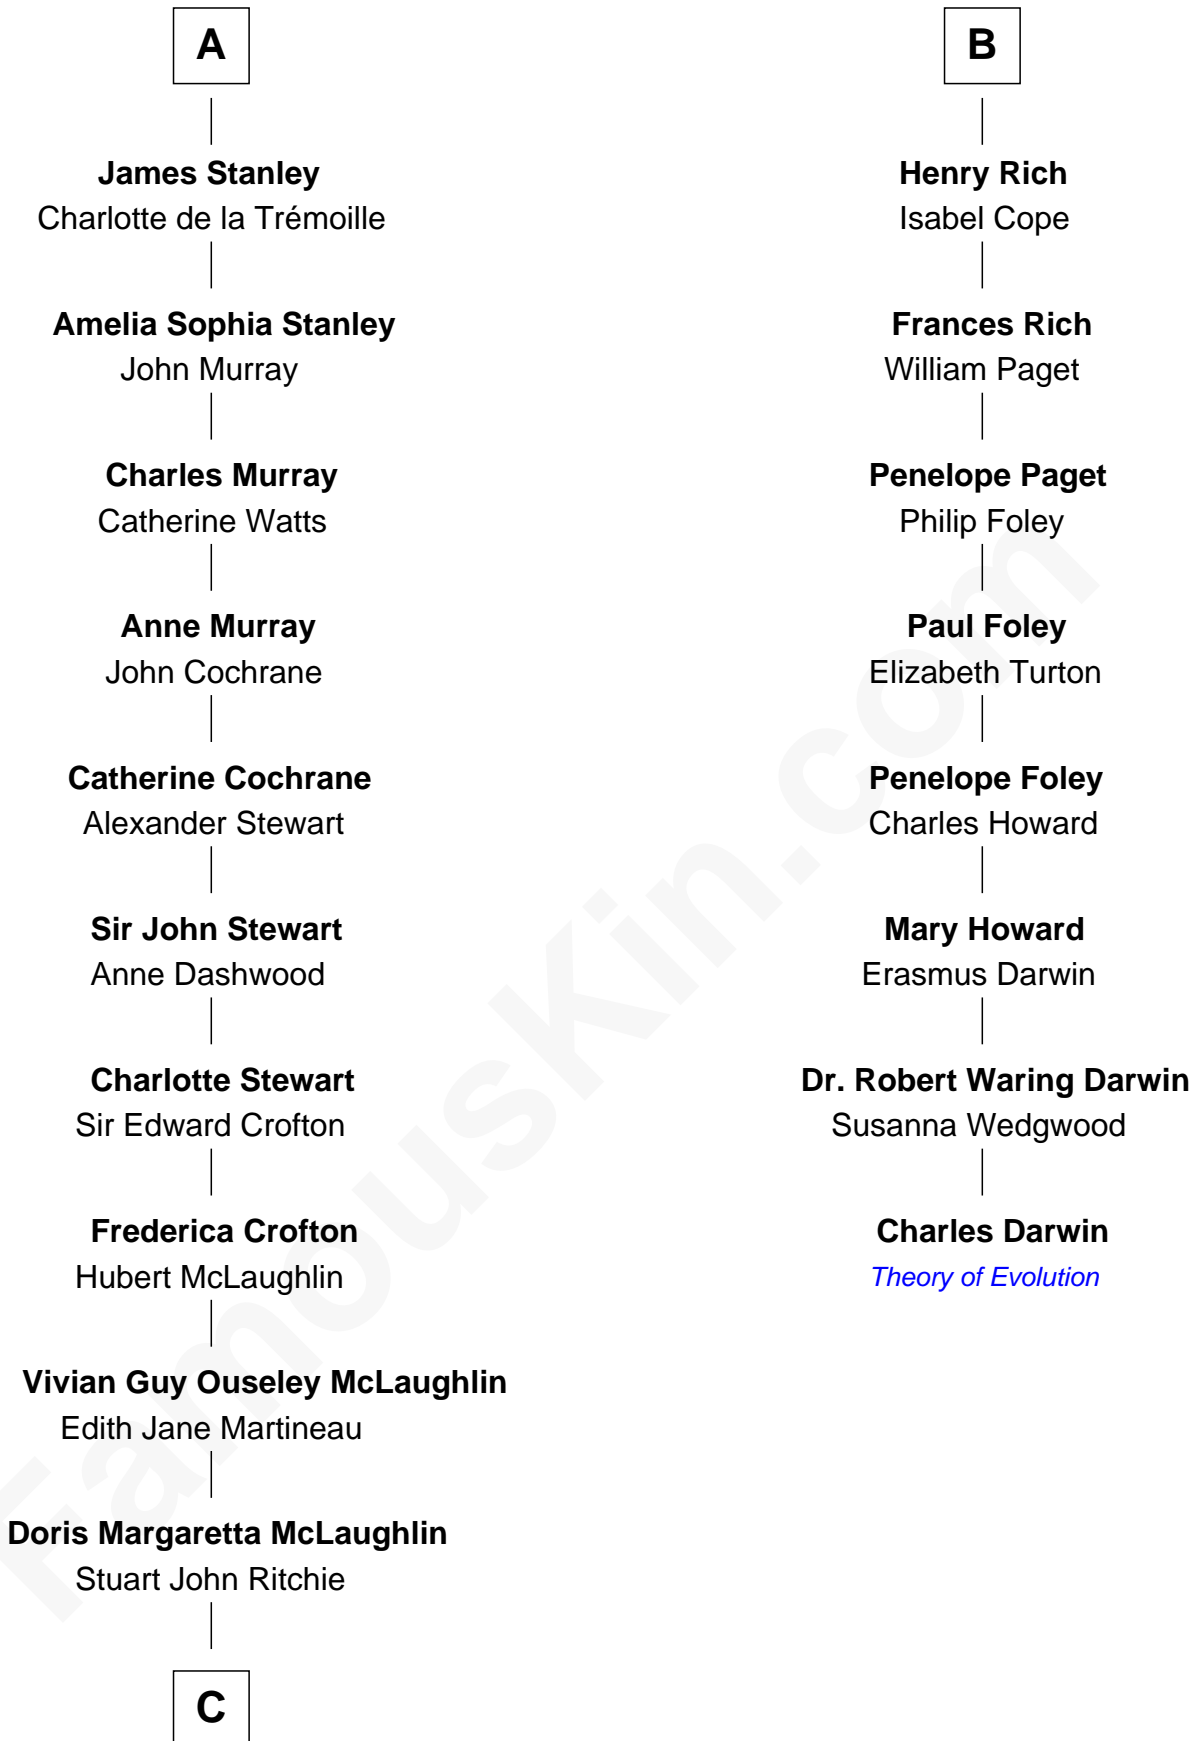

FamousKin.com Relationship Chart of

Guy Ritchie

British Filmmaker

14th cousin 4 times removed of

Charles Darwin

Theory of Evolution

C

—
John Vivian Ritchie
Amber Mary Parkinson