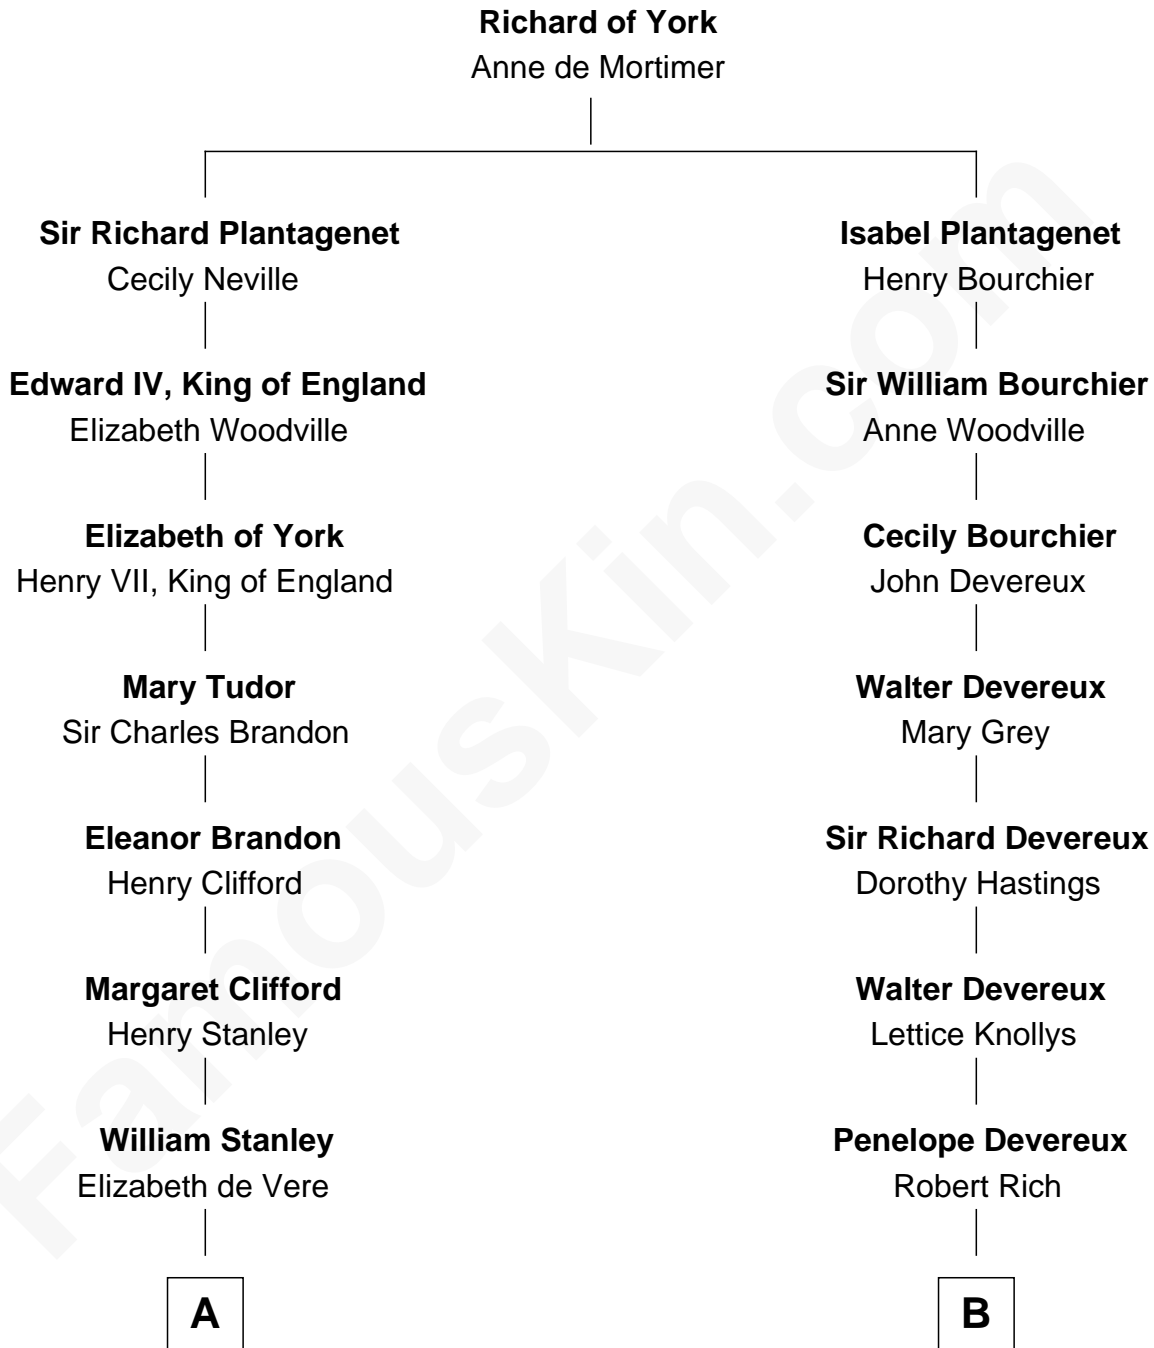

FamousKin.com Relationship Chart of

Guy Ritchie

British Filmmaker

14th cousin 4 times removed of

Charles Darwin

Theory of Evolution

C

—
John Vivian Ritchie
Amber Mary Parkinson