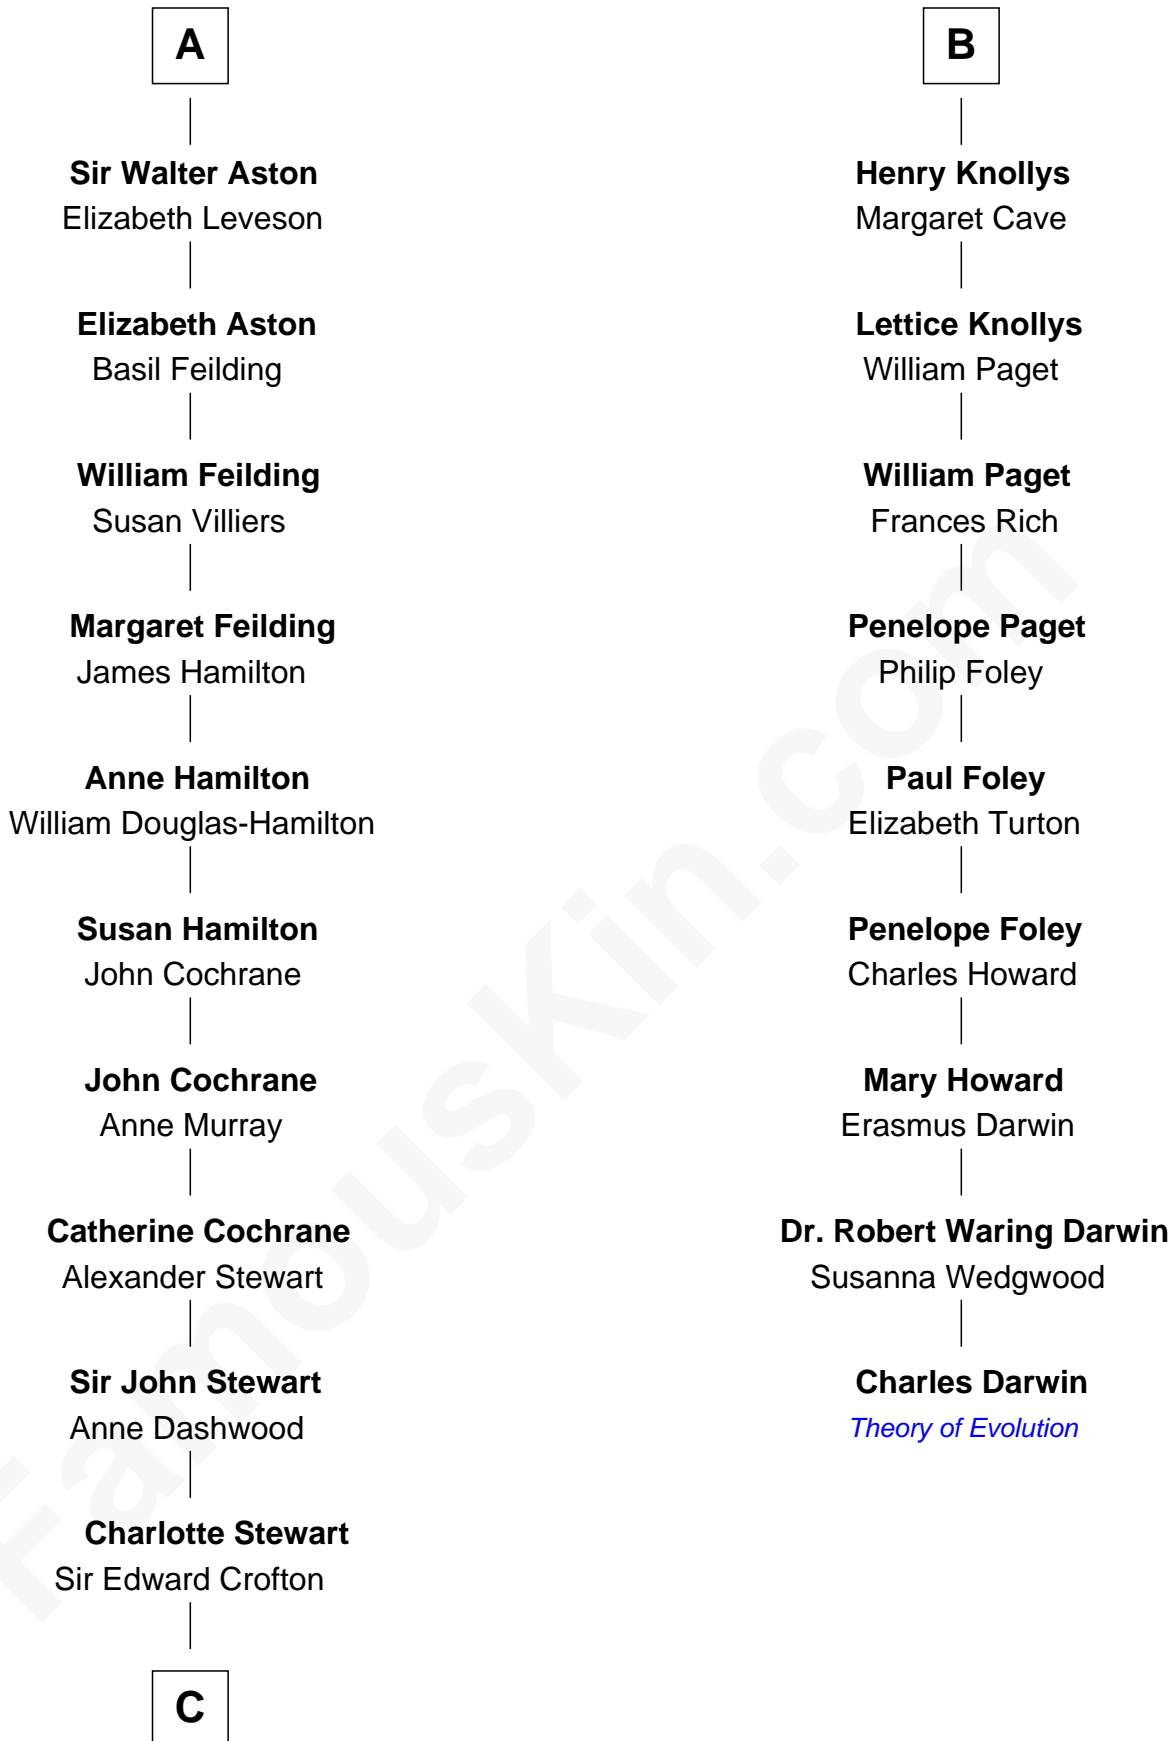

FamousKin.com Relationship Chart of

Guy Ritchie

British Filmmaker

15th cousin 6 times removed of

Charles Darwin

Theory of Evolution

John de Welles

Maud de Roos

Margery de Welles

Stephen le Scrope

Maude le Scrope

Sir Baldwin Freville

Joyce Freville

Sir Roger Aston

Sir Robert Aston

Isabel Brereton

Elizabeth Howard

Mary Boleyn

Sir William Carey

Catherine Carey

Sir Francis Knollys

B

C

Frederica Crofton

Hubert McLaughlin

Vivian Guy Ouseley McLaughlin

Edith Jane Martineau

Doris Margaretta McLaughlin

Stuart John Ritchie

John Vivian Ritchie

Amber Mary Parkinson

Guy Ritchie