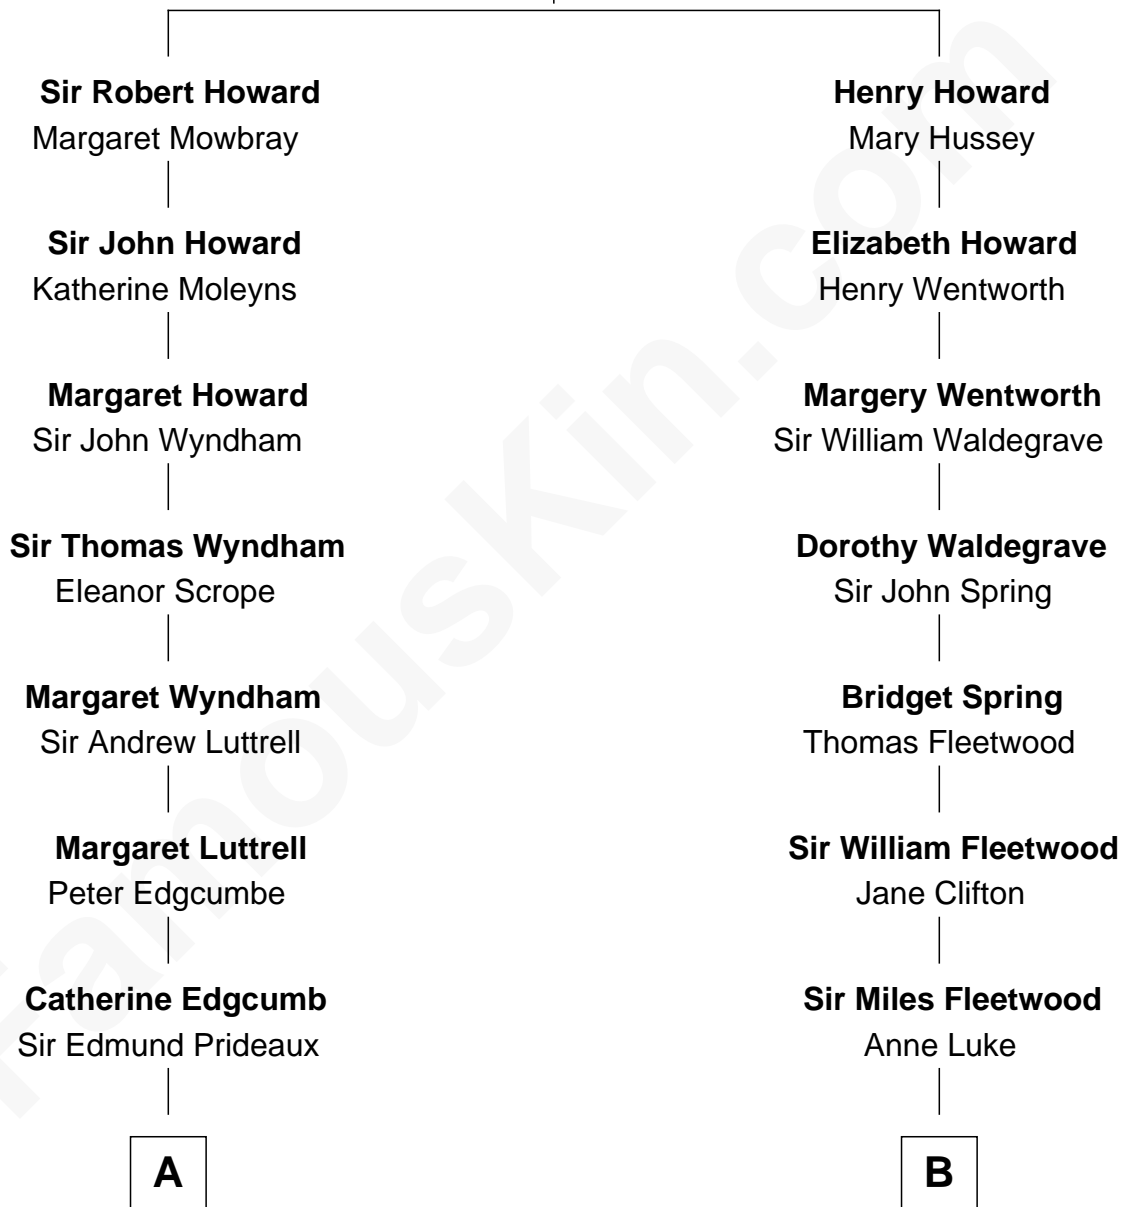

FamousKin.com

Relationship Chart of

Guy Ritchie

British Filmmaker

17th cousin 1 time removed of

Maggie Gyllenhaal

Movie Actress

Sir John Howard

Alice Tendring

C

—
John Vivian Ritchie
Amber Mary Parkinson

—
Guy Ritchie
British Filmmaker

FamousKin.com