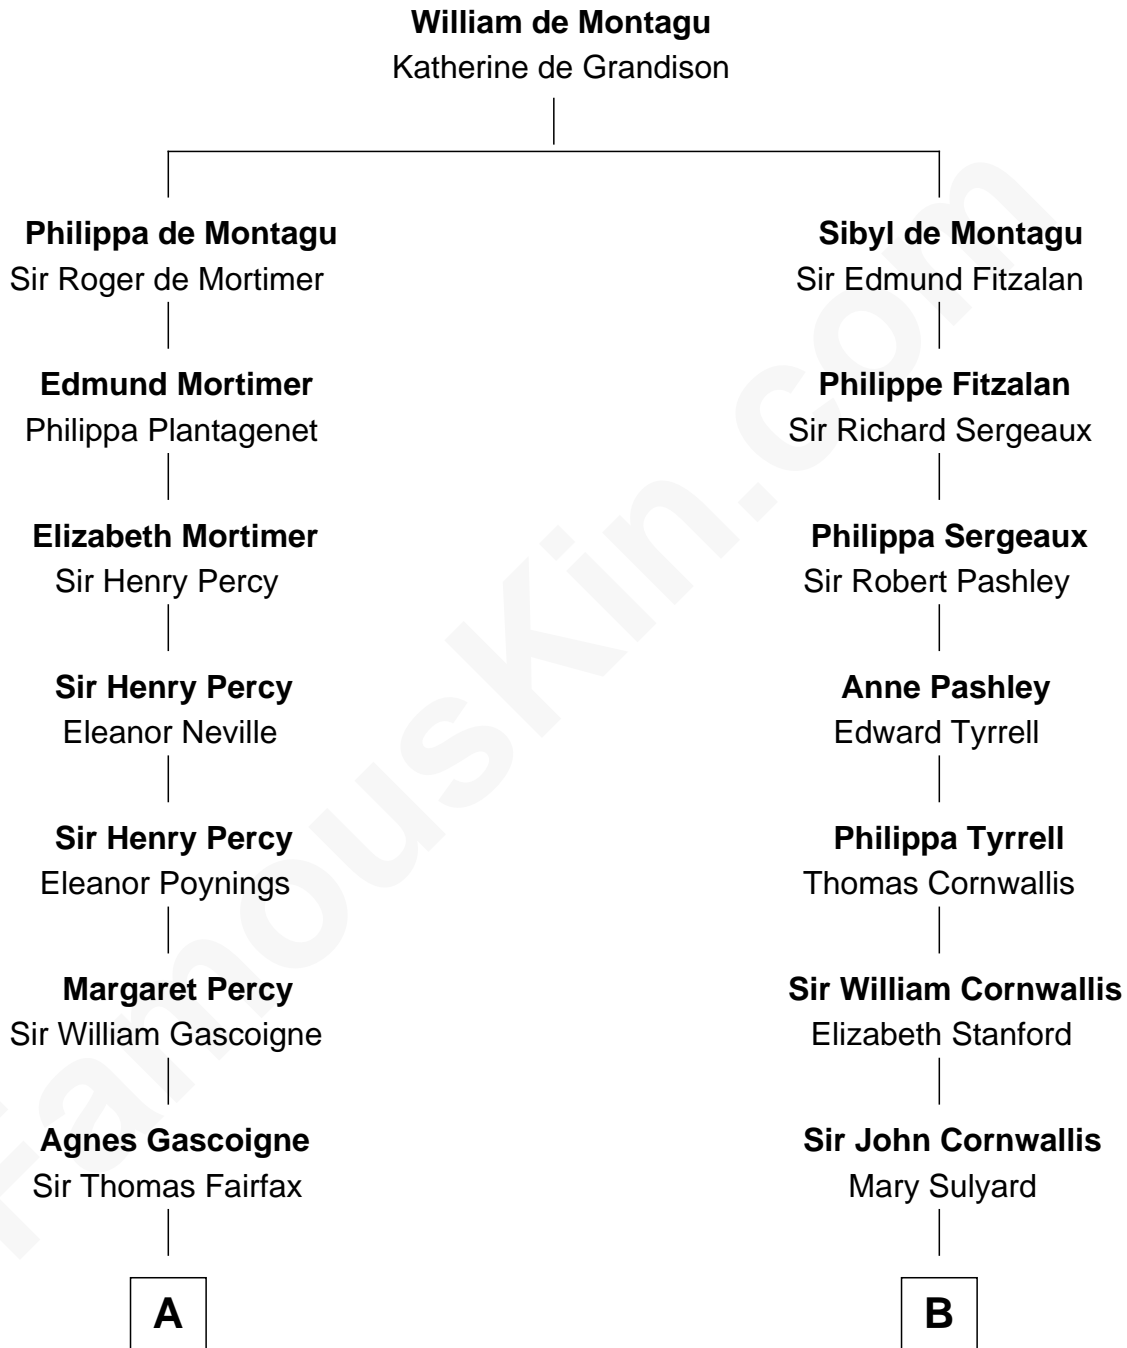

# FamousKin.com Relationship Chart of

**Guy Ritchie**

*British Filmmaker*

17th cousin 3 times removed of

**General James Longstreet**

*Confederate Army - U.S. Civil War*

**C**

—  
**Edith Jane Martineau**  
Vivian Guy Ouseley McLaughlin

—  
**Doris Margaretta McLaughlin**  
Stuart John Ritchie

—  
**John Vivian Ritchie**  
Amber Mary Parkinson

—  
**Guy Ritchie**  
*British Filmmaker*

FamousKin.com