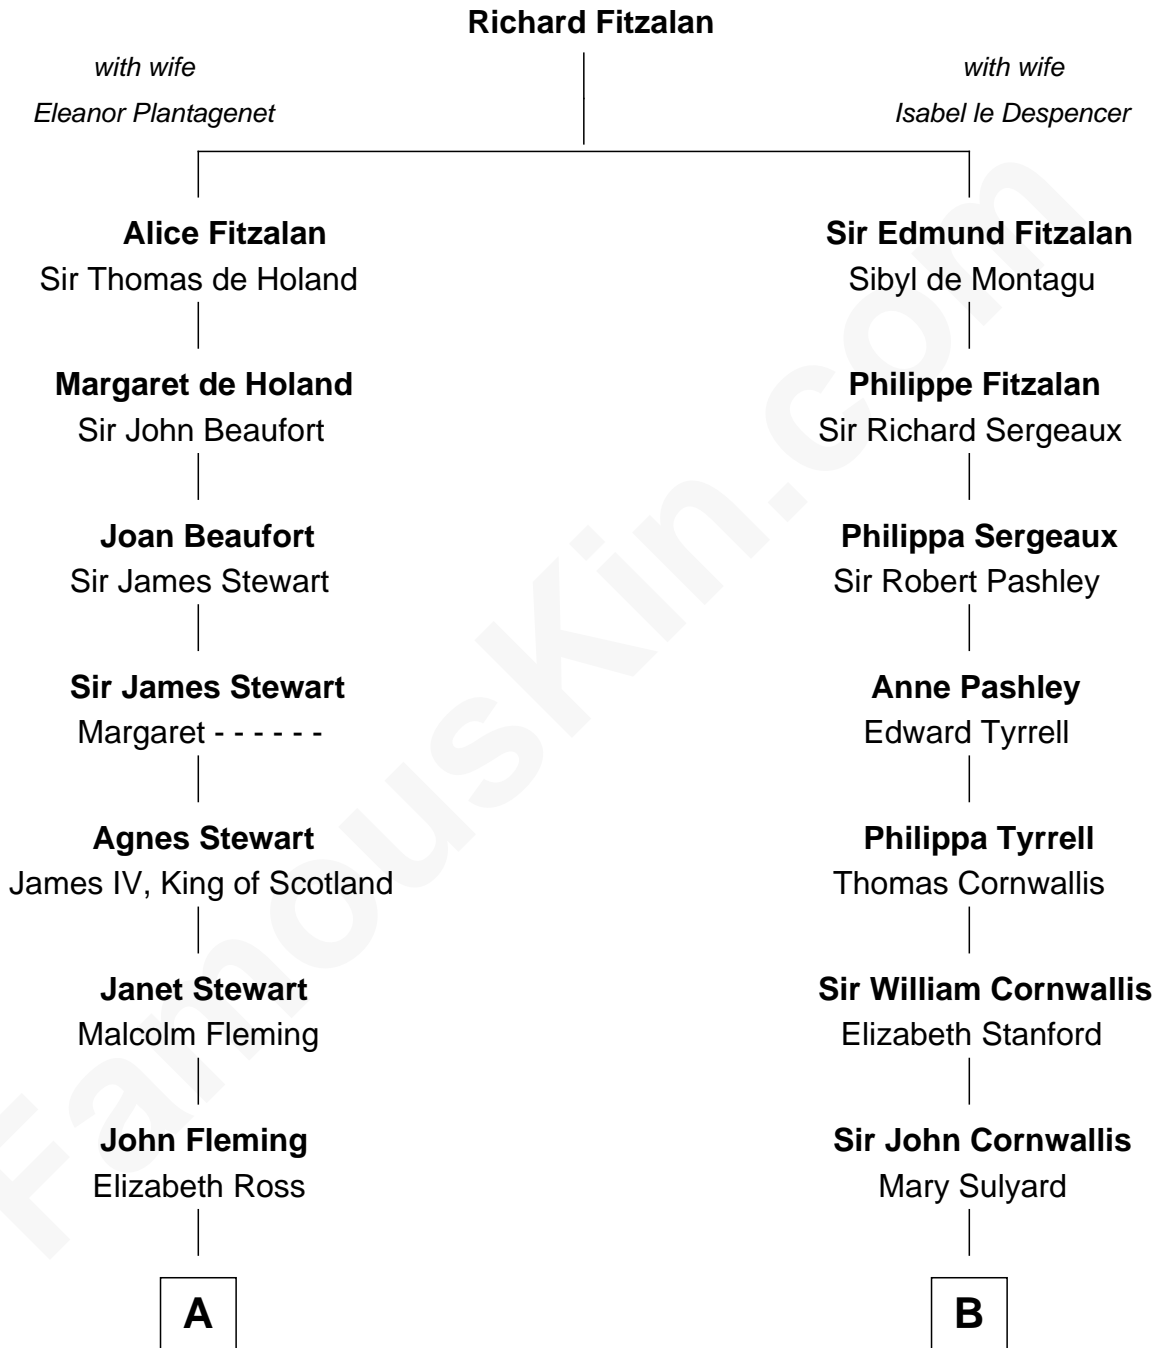

FamousKin.com Relationship Chart of

Guy Ritchie

British Filmmaker

17th cousin 2 times removed of

General James Longstreet

Confederate Army - U.S. Civil War

C

Doris Margaretta McLaughlin

Stuart John Ritchie

John Vivian Ritchie

Amber Mary Parkinson

Guy Ritchie

British Filmmaker