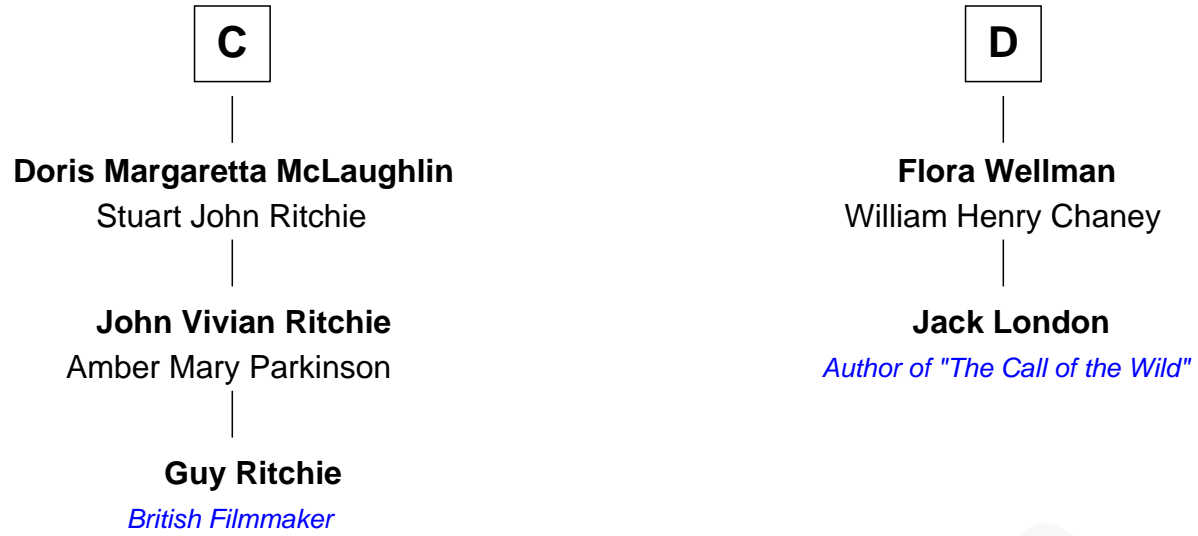

# FamousKin.com Relationship Chart of

**Guy Ritchie**

*British Filmmaker*

18th cousin 1 time removed of

**Jack London**

*Author of "The Call of the Wild"*

**Sir Maurice de Berkeley**

Eve la Zouche

**Margaret Percy**

Sir William Gascoigne

**Agnes Gascoigne**

Sir Thomas Fairfax

**William Fairfax**

**A**

**Maurice de Berkeley**

Margaret - - - - -

**Thomas Berkeley**

Catherine Botetourte

**Maurice Berkeley**

Johanna Denham

**Maurice Berkeley**

Ellen Montfort

**Sir William Berkeley**

Anne Stafford

**Richard Berkeley**

Elizabeth Conningsby

**Sir John Berkeley**

Isabel Dennis

**B**

FamousKin.com