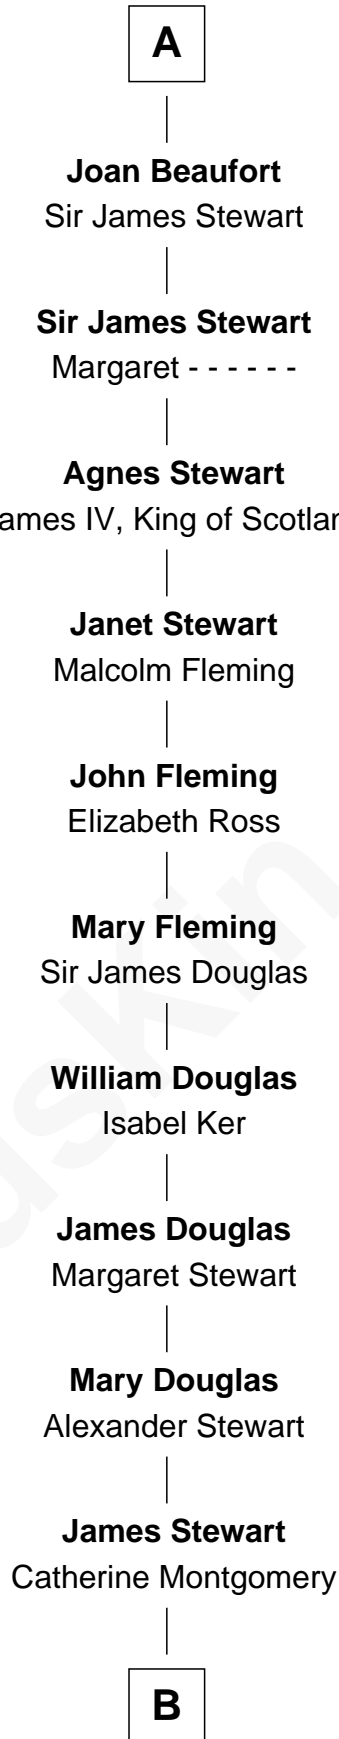

FamousKin.com Relationship Chart of

Guy Ritchie

British Filmmaker

23rd Great-grandson of

Hugh le Bigod

Magna Carta Surety

Hugh le Bigod

Maud Marshal

Isabel le Bigod

Sir John FitzGeoffrey

Maud FitzJohn

William de Beauchamp

Isabella de Beauchamp

Sir Patrick de Chaworth

Maud de Chaworth

Henry Plantagenet

Eleanor Plantagenet

Richard Fitzalan

Alice Fitzalan

Sir Thomas de Holand

Margaret de Holand

Sir John Beaufort

A

B

—
Alexander Stewart

Catherine Cochrane

—
Sir John Stewart

Anne Dashwood

—
Charlotte Stewart

Sir Edward Crofton

—
Frederica Crofton

Hubert McLaughlin