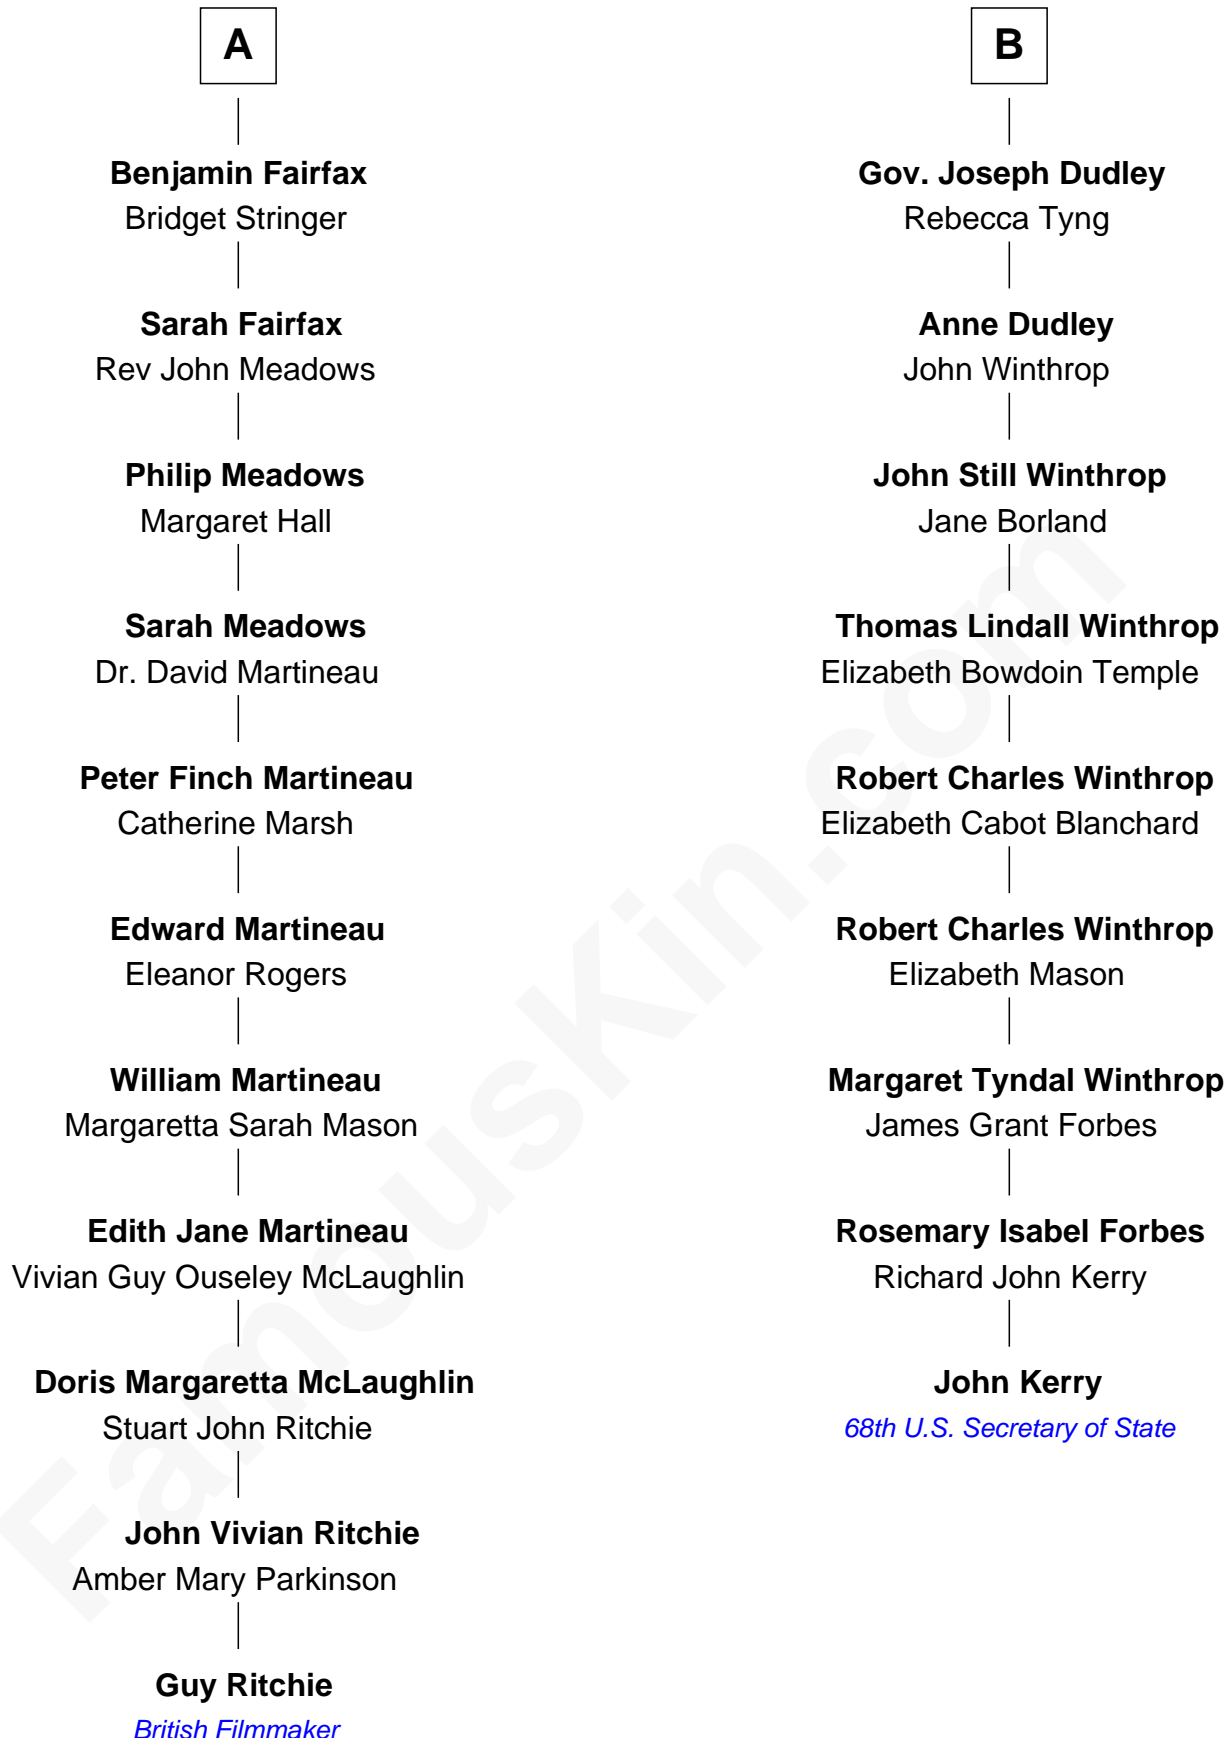

FamousKin.com Relationship Chart of

Guy Ritchie

British Filmmaker

15th cousin 2 times removed of

John Kerry

68th U.S. Secretary of State

Guy Ritchie photo by [Georges Biard](#) (CC BY-SA 3.0)