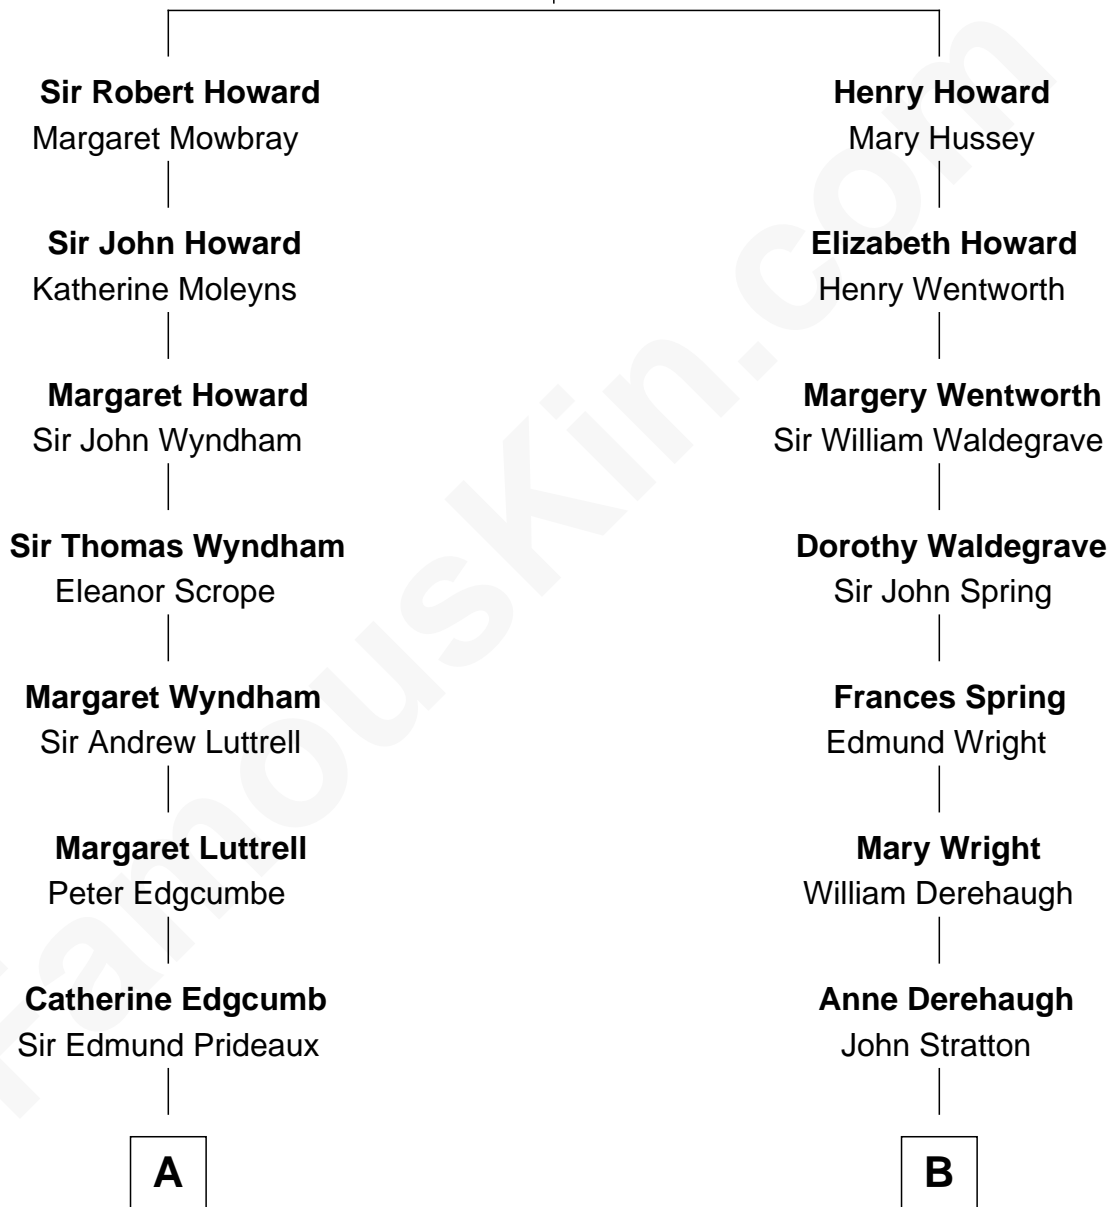

FamousKin.com Relationship Chart of

Guy Ritchie

British Filmmaker

17th cousin 1 time removed of

John Kerry

68th U.S. Secretary of State

Sir John Howard

Alice Tendring

C

—
John Vivian Ritchie
Amber Mary Parkinson

—
Guy Ritchie
British Filmmaker

FamousKin.com