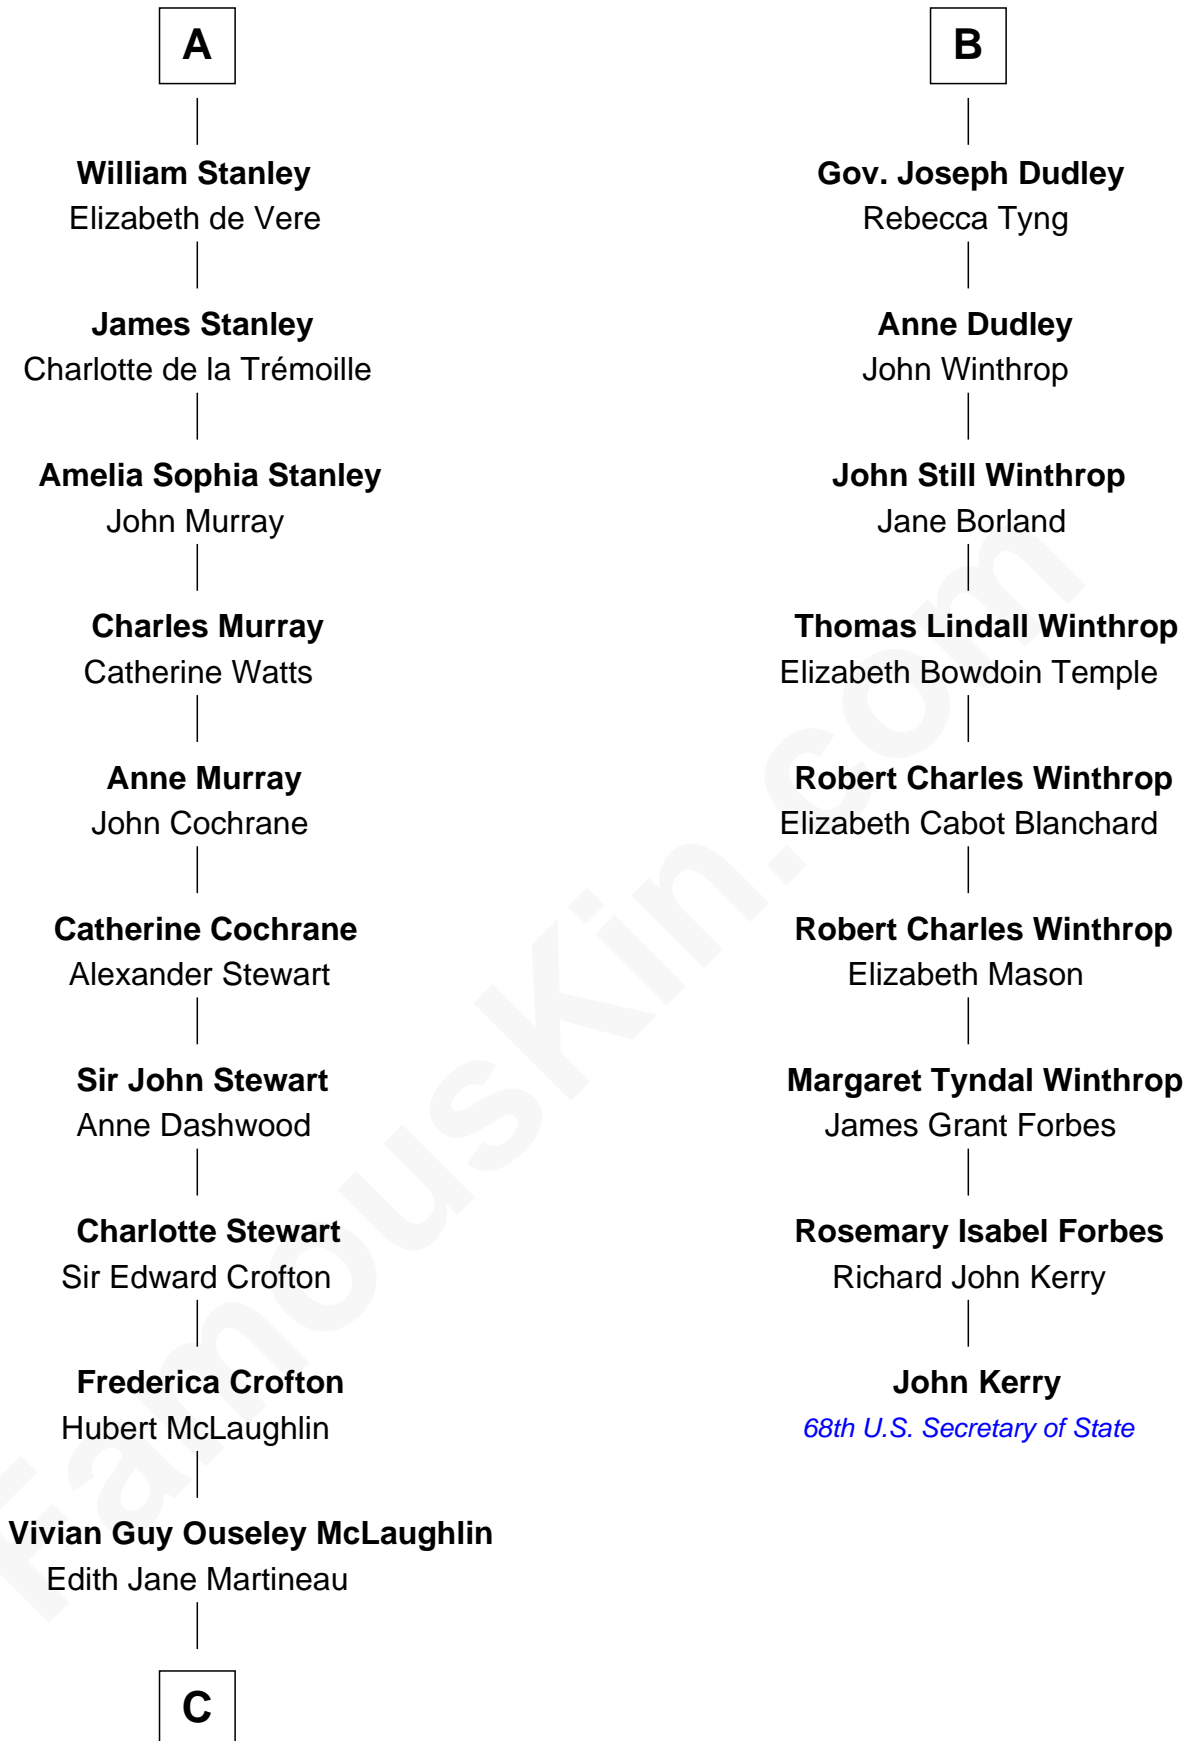

FamousKin.com Relationship Chart of

Guy Ritchie

British Filmmaker

15th cousin 4 times removed of

John Kerry

68th U.S. Secretary of State

C

—
Doris Margaretta McLaughlin

Stuart John Ritchie

—
John Vivian Ritchie

Amber Mary Parkinson

—
Guy Ritchie

British Filmmaker

FamousKin.com