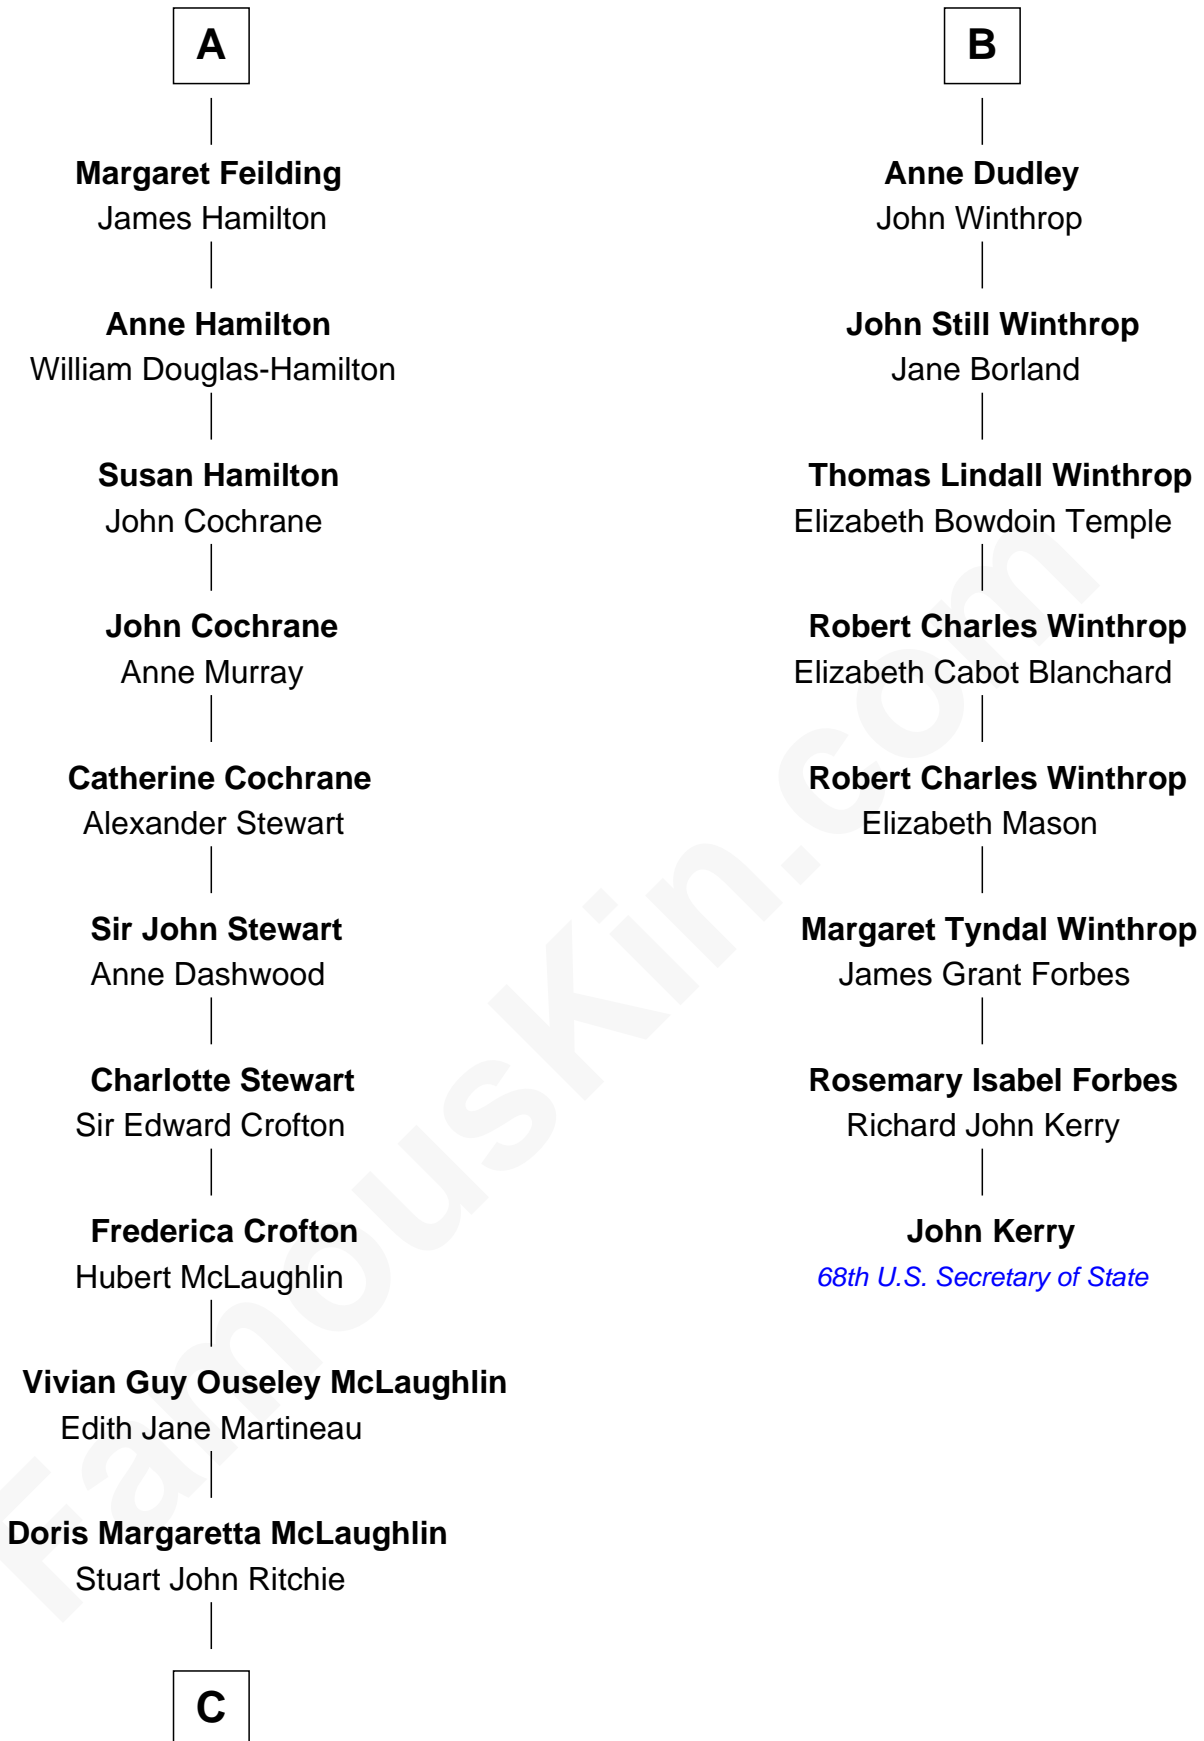

FamousKin.com Relationship Chart of

Guy Ritchie

British Filmmaker

14th cousin 4 times removed of

John Kerry

68th U.S. Secretary of State

Sir Richard Neville

Alice Montagu

Alice de Neville
Sir Henry FitzHugh

Elizabeth FitzHugh
Sir William Parr

William Parr
Mary Salisbury

Maud Parr
Sir Ralph Lane

Dorothy Lane
Sir William Feilding

Basil Feilding
Elizabeth Aston

William Feilding
Susan Villiers

A

Katherine Neville
William Bonville

Cecily Bonville
Thomas Grey

Cecily Grey
Sir John Sutton

Sir Henry Dudley
----- Ashton

Probable

Roger Dudley
Susanna Thorne

Gov. Thomas Dudley
Katherine Deighton

Gov. Joseph Dudley
Rebecca Tyng

B

C

—
John Vivian Ritchie
Amber Mary Parkinson

—
Guy Ritchie
British Filmmaker

FamousKin.com